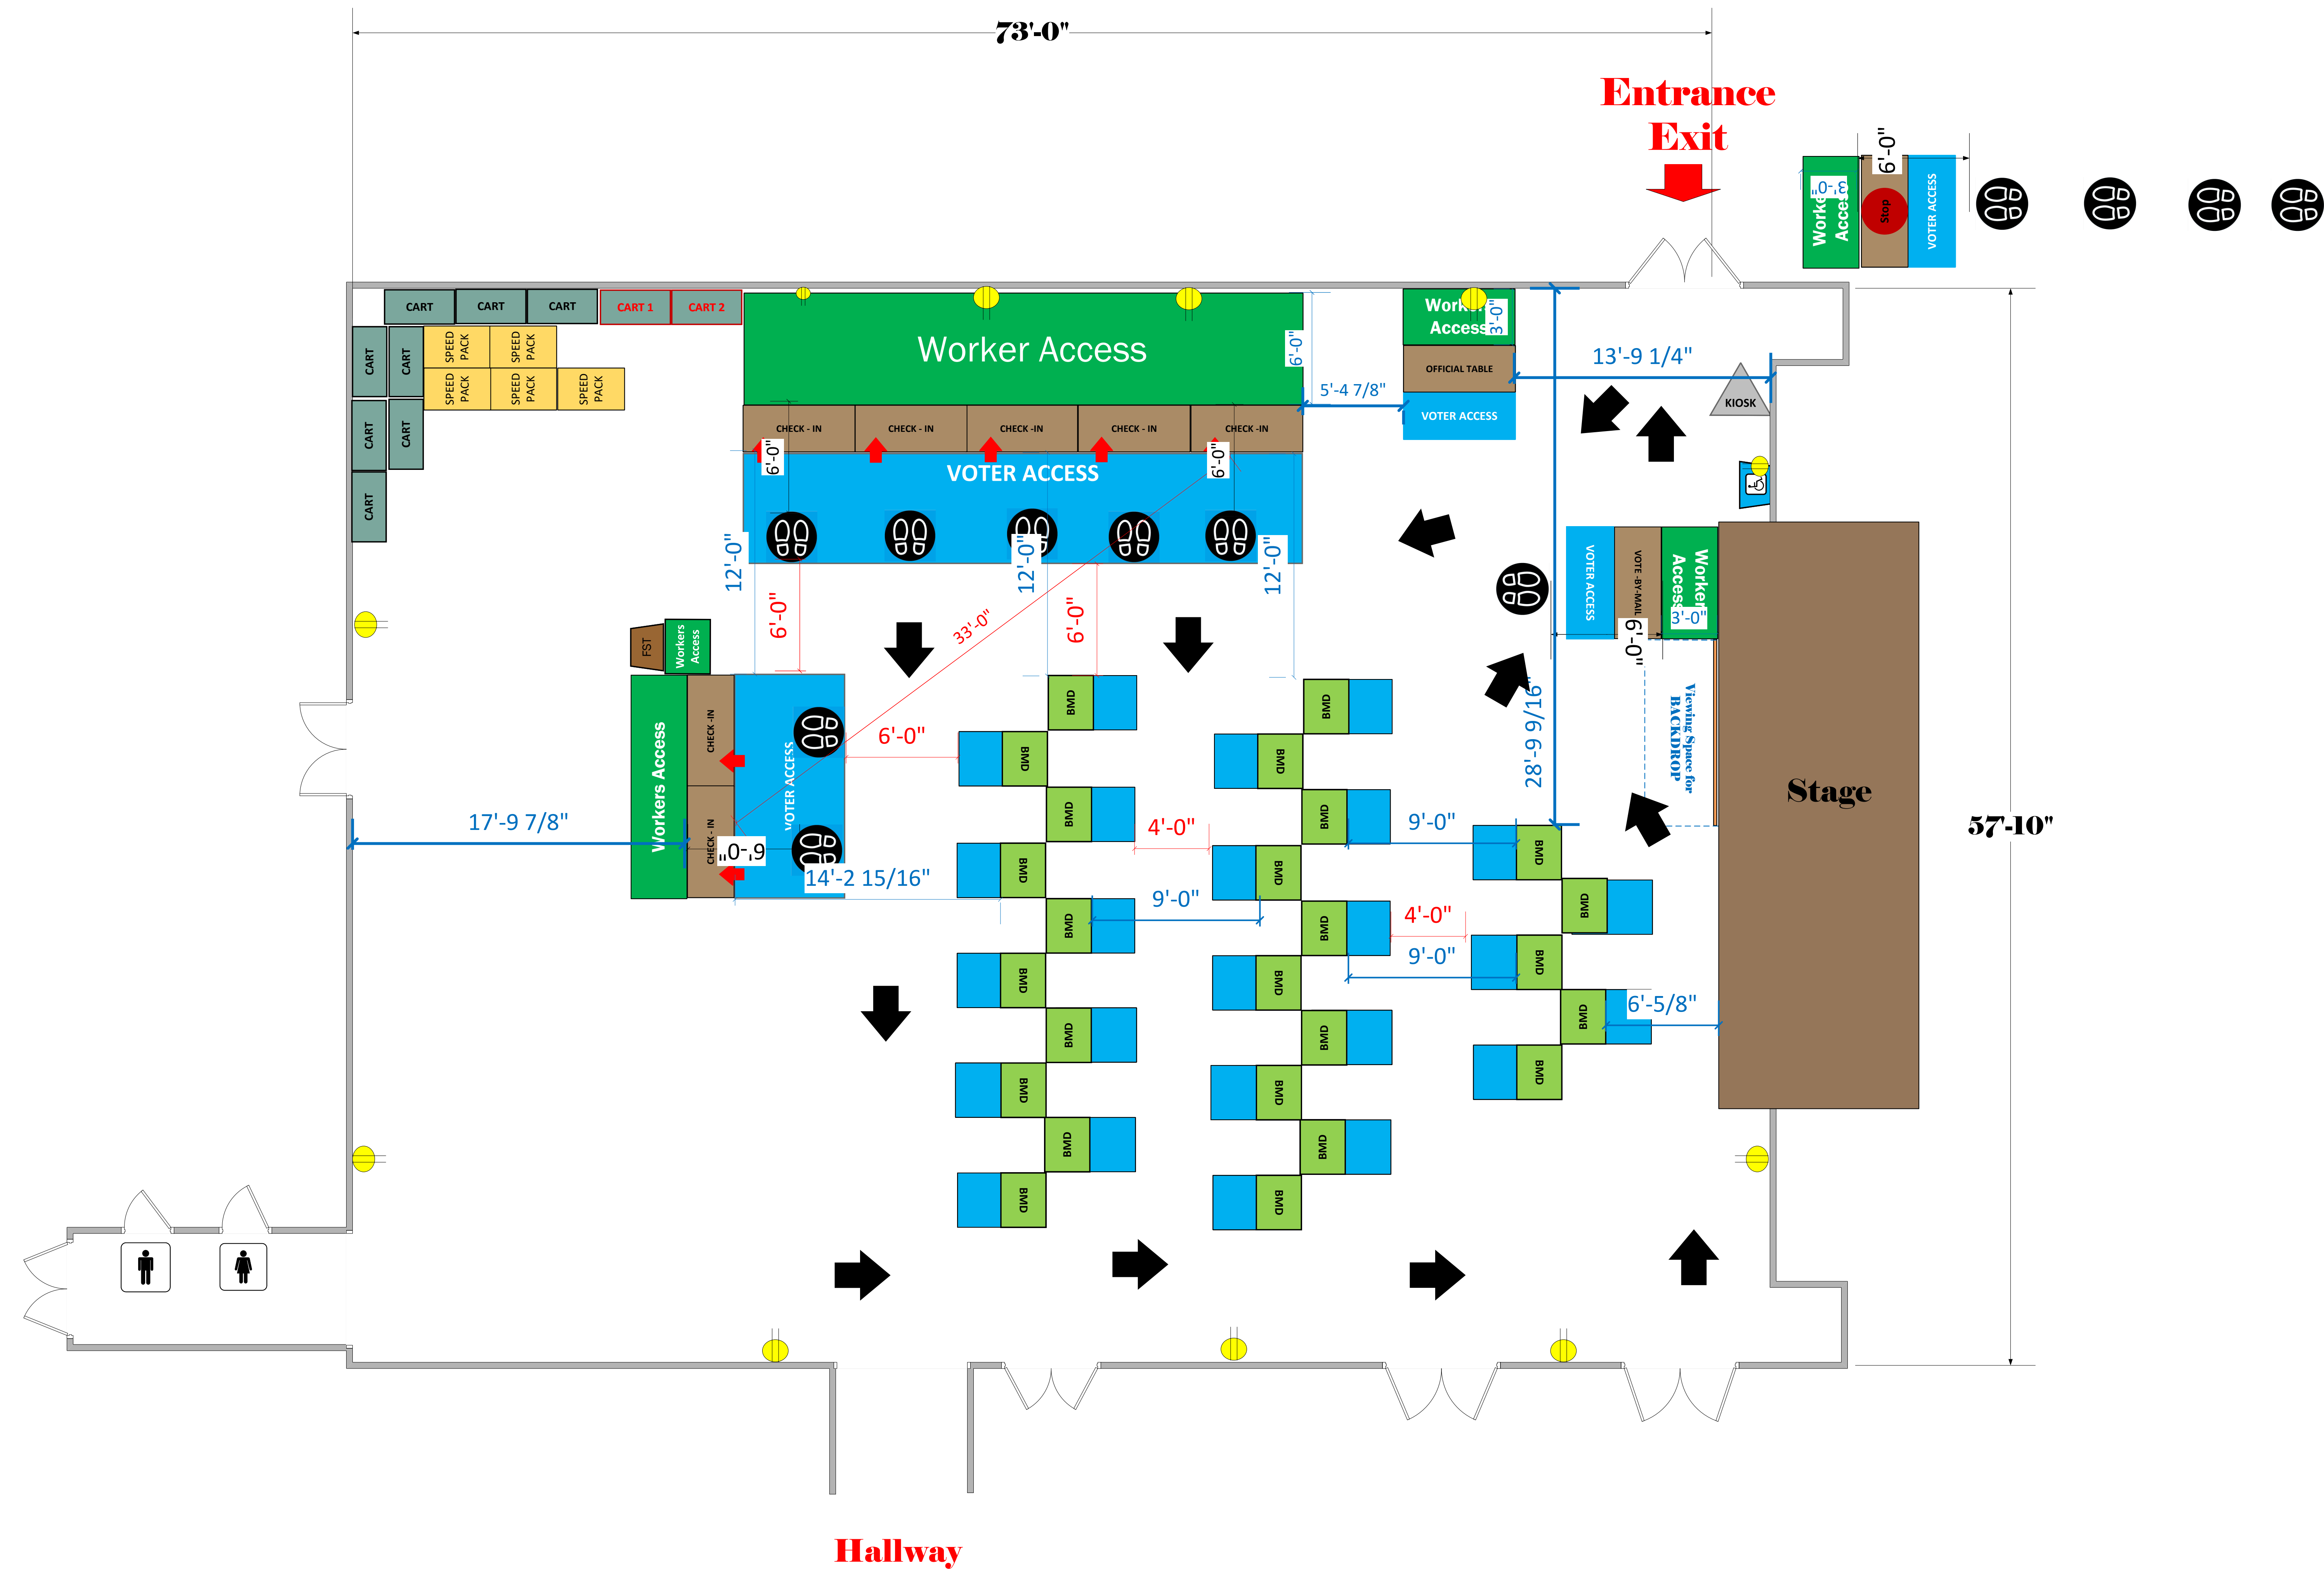

Auditorium (4,161 Sq. Ft)

LEGEND

Room Size	Dimension: 73'x57'	Sq. Ft: 4161
EPB	Primary:	Secondary:
BMD	Total: 25	Actual: 25
Circuits	Total:	Usable:
Floor Decals		
BALLOT MARKING DEVICE		
CHECK IN TABLE		
BMD CART		
BACKDROP		
KIOSK		
POWER OUTLET		
PROTRUDING OBJECT		
ROUTER		
POWER CORDS		

TITLE
**Our Lady of Holy Rosary
VC ID # 7262**

SCALE	1: 48
DRAWN BY	Ryan Rivas