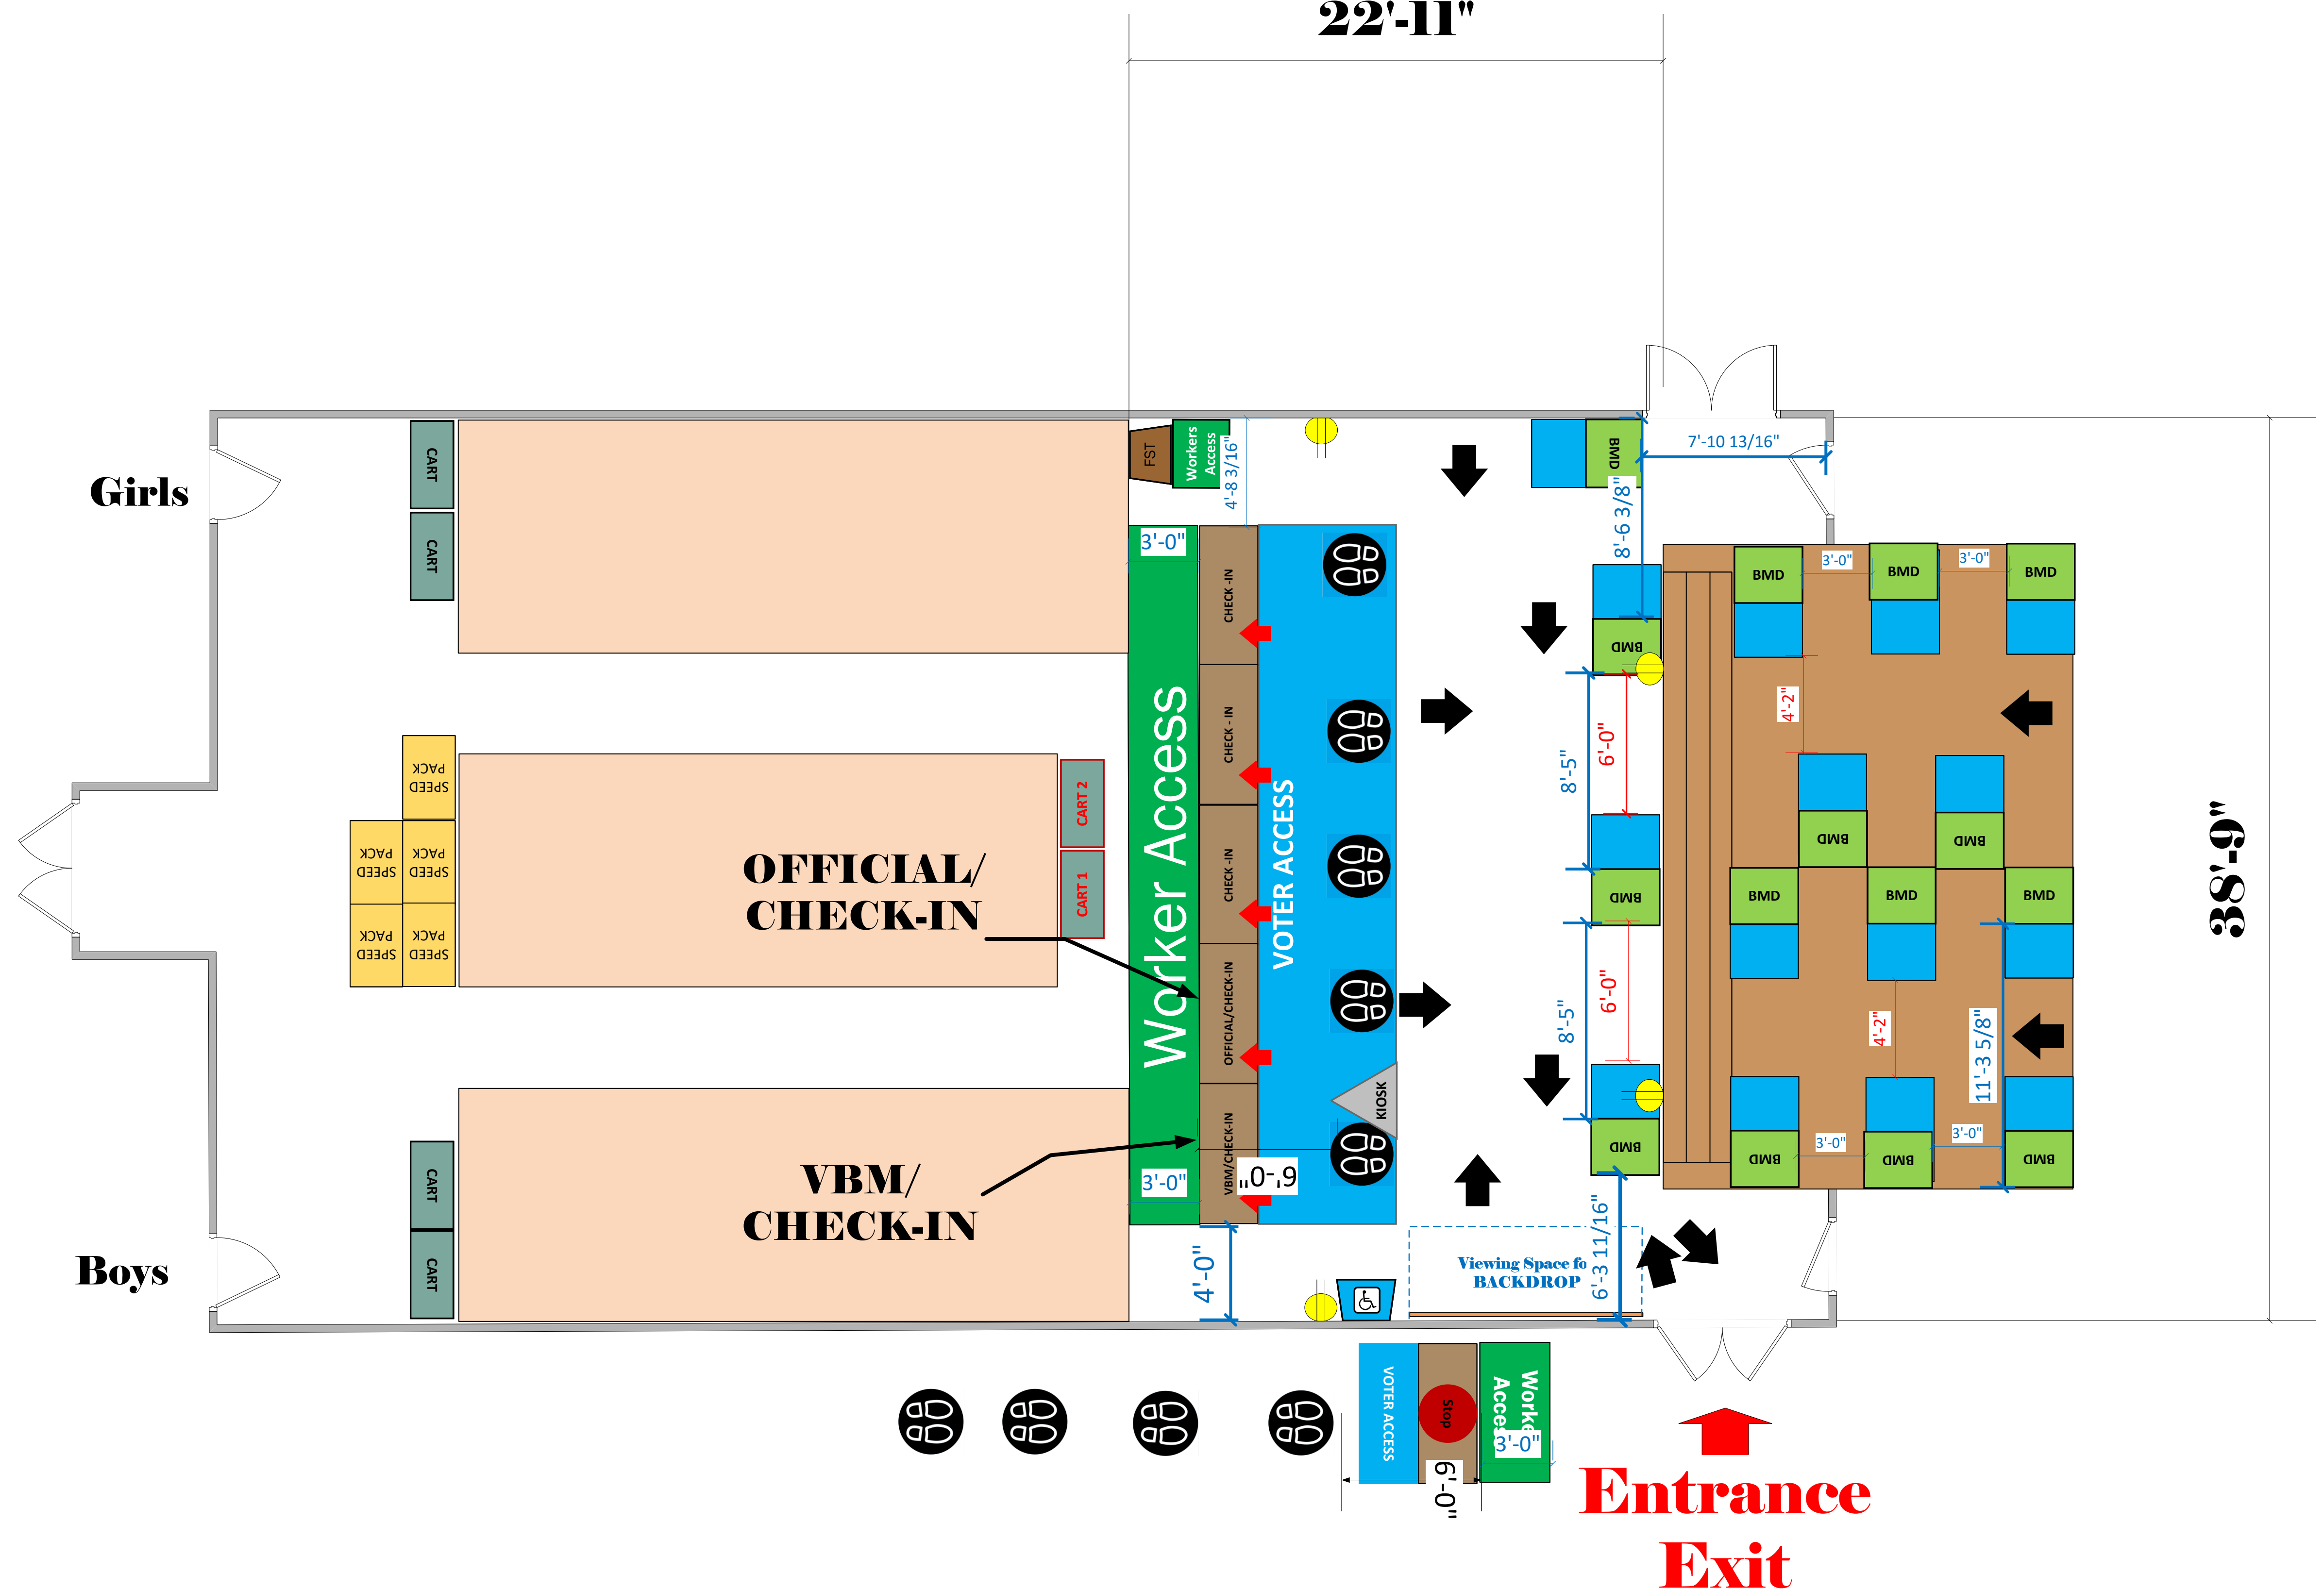

Auditorium

(882 Sq Ft)

22'-11"

LEGEND

Room Size	Dimension: 22'x38'	Sq. Ft: 882
EPB	Primary:	Secondary:
BMD	Total: 15	Actual: 15
Circuits	Total:	Usable:
Floor Decals		
BALLOT MARKING DEVICE		
CHECK IN TABLE		
BMD CART		
BACKDROP		
KIOSK		
POWER OUTLET		
PROTRUDING OBJECT		
ROUTER		
POWER CORDS		

Sharp Ave Elementary
VC ID # 7304

SCALE	1: 48
DRAWN BY	Ryan Rivas