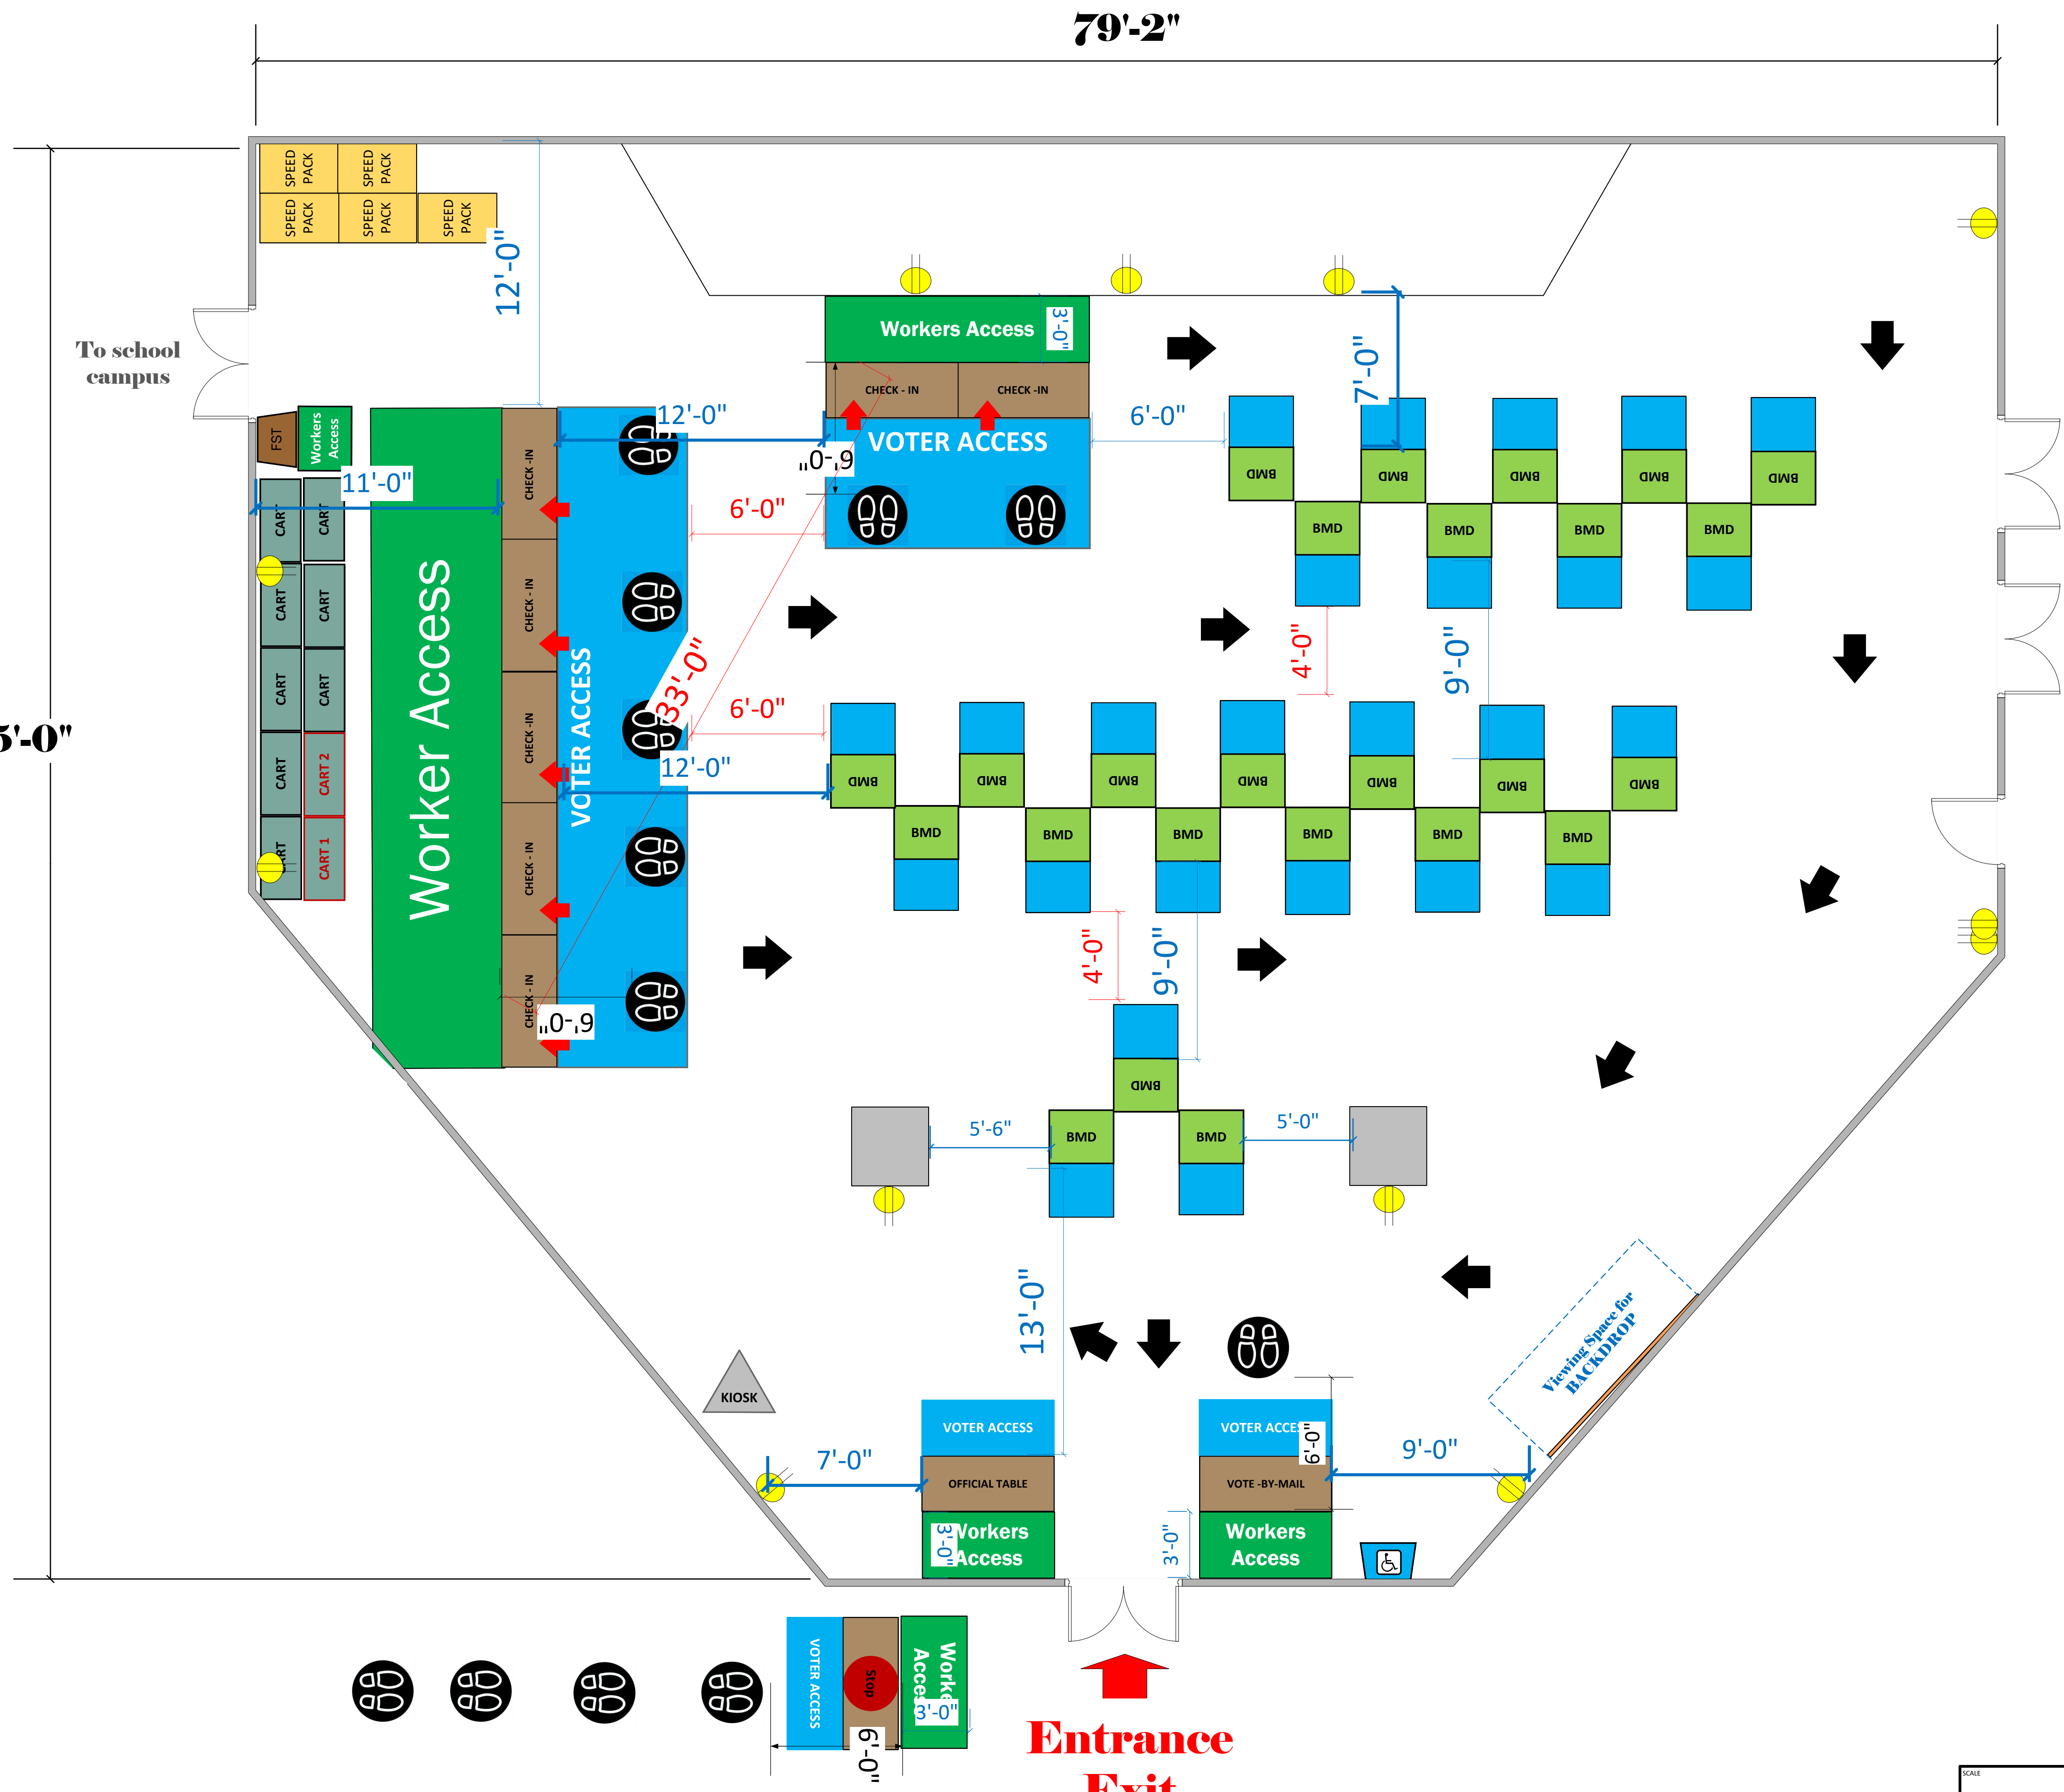

Multi Purpose Room (5145 Sq. Ft)

LEGEND

Room Size	Dimension: 65' x 79'	Sq. Ft: 5145
EPB	Primary:	Secondary:
BMD	Total: 25	Actual: 25
Circuits	Total:	Usable:
Floor Decals		
BALLOT MARKING DEVICE		
CHECK IN TABLE		
BMD CART		
BACKDROP		
KIOSK		
POWER OUTLET		
PROTRUDING OBJECT		
ROUTER		
POWER CORDS		

**Castaic Middle School
VCID# 7524**

SCALE	1:48
DRAWN BY	Ryan Rivas