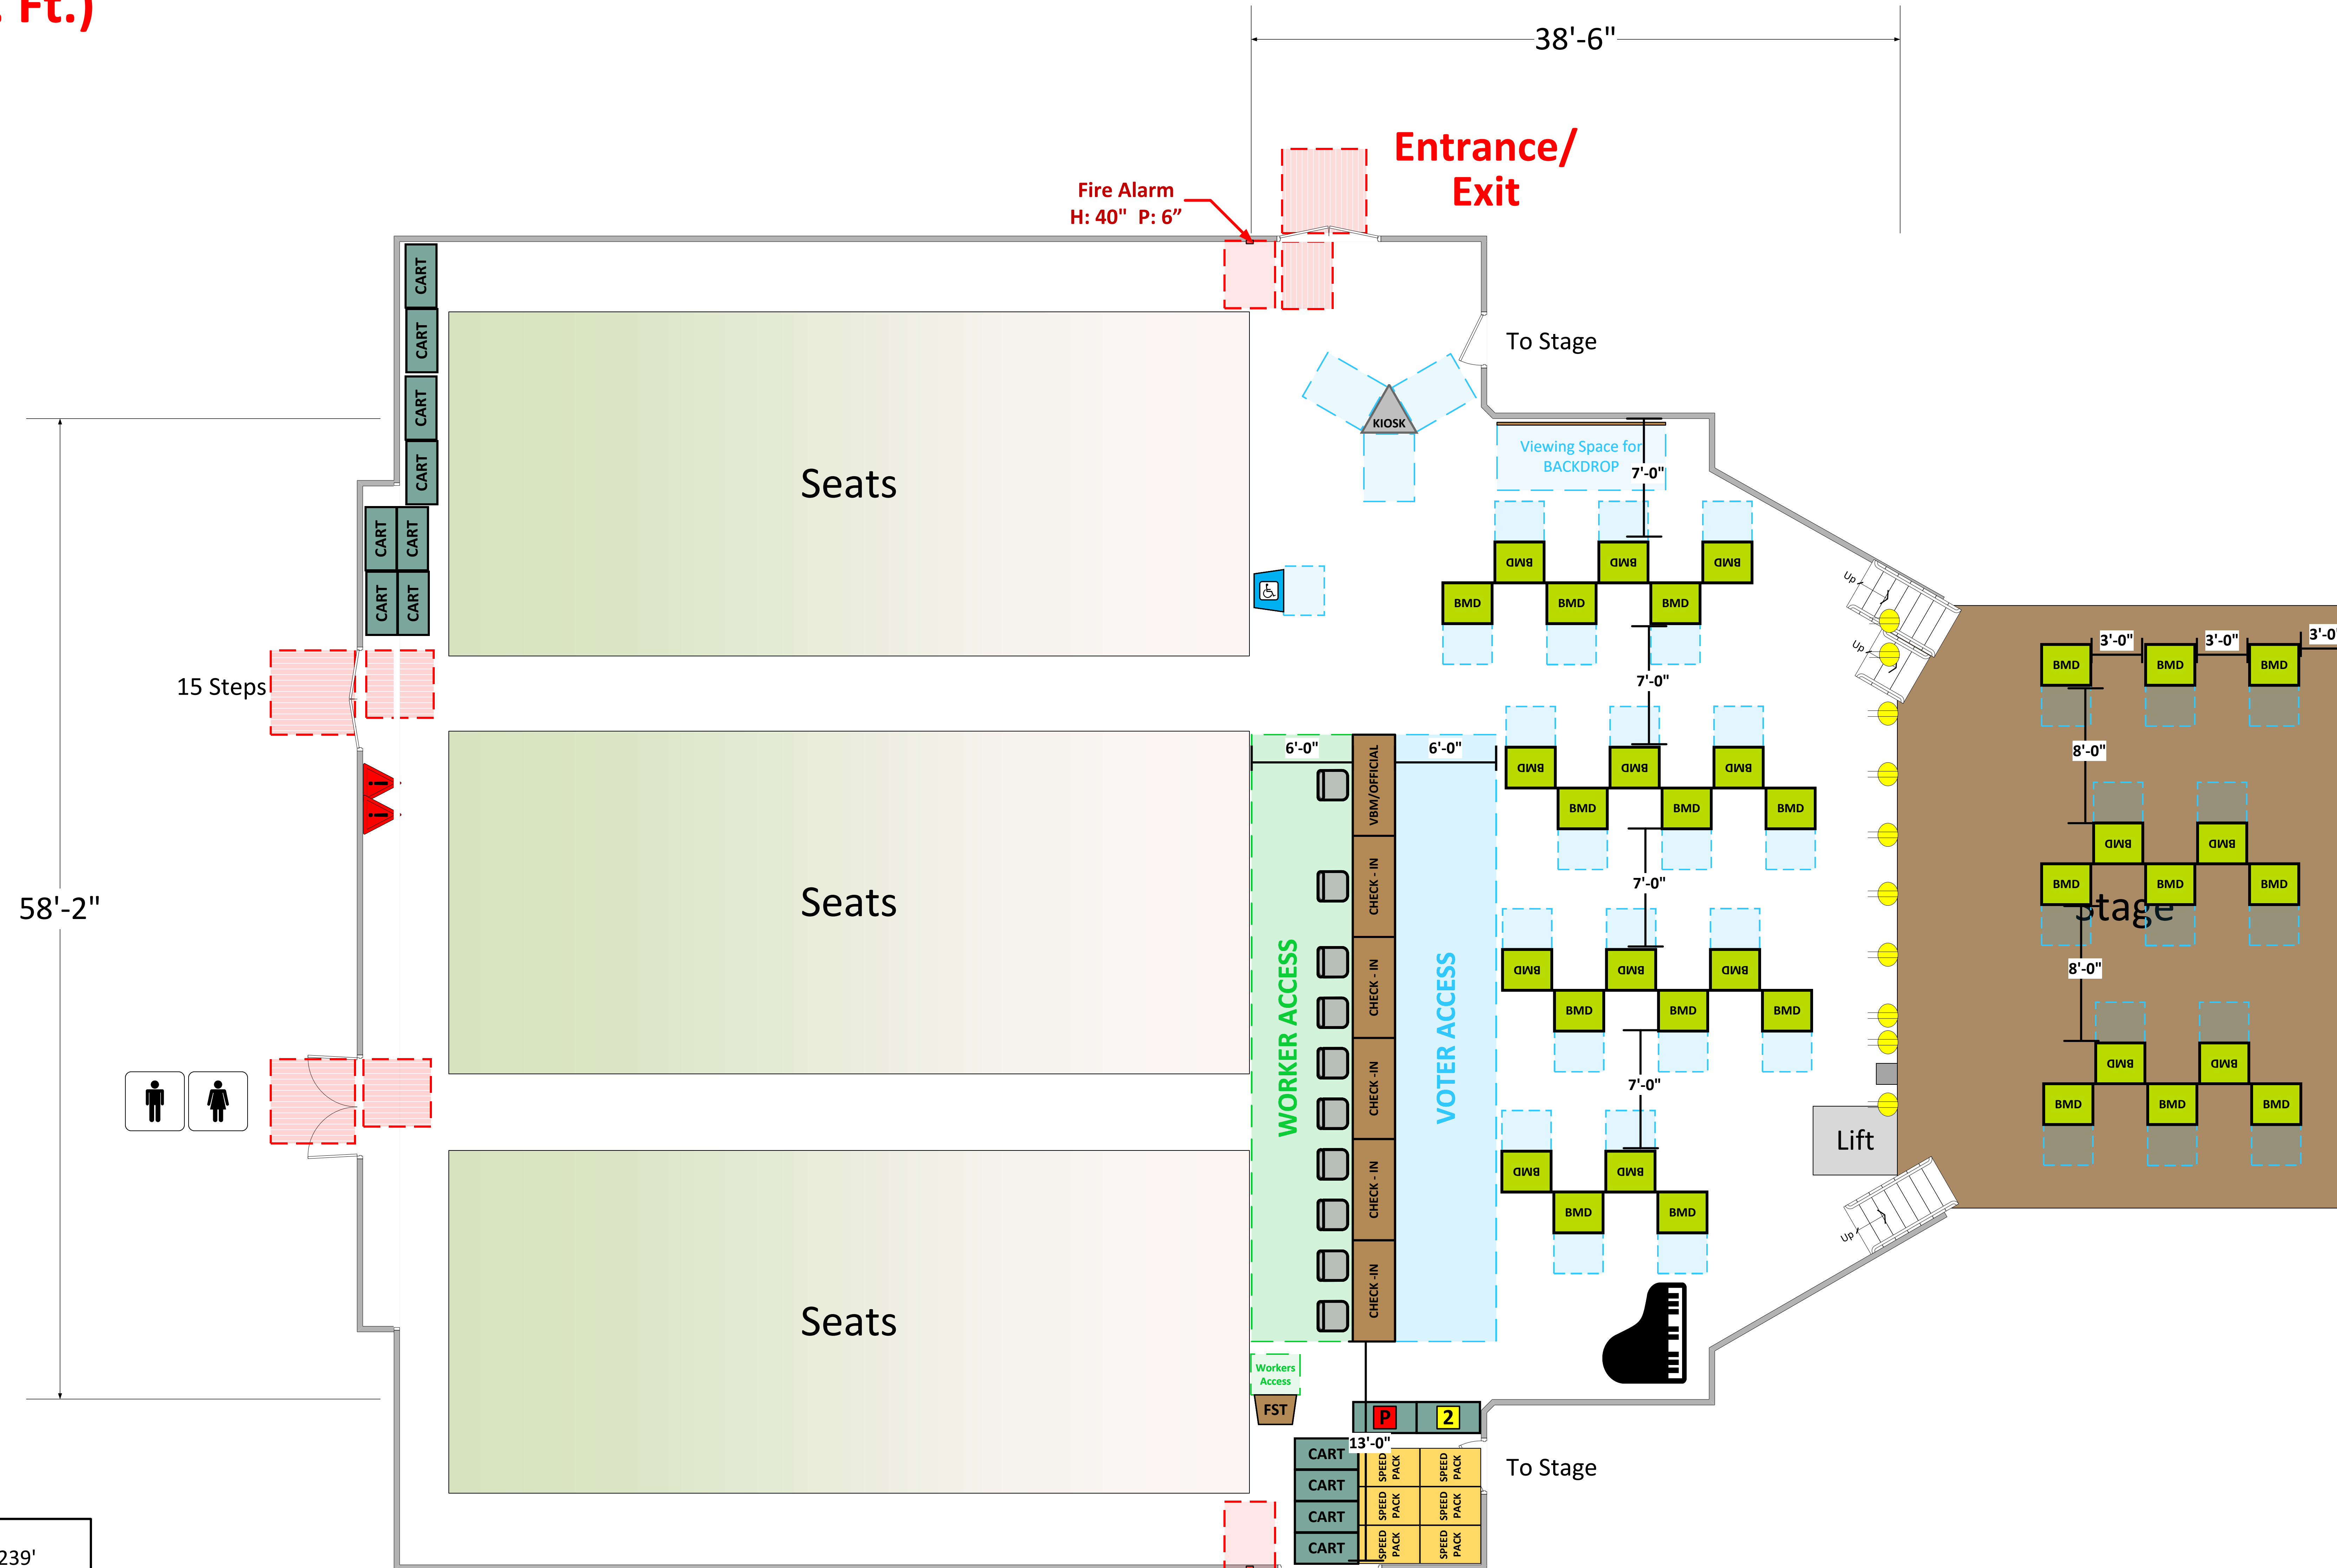

Auditorium (2,239 Usable Sq. Ft.)

LEGEND

Room Size	Dimension: 38'6" x 58'2"	Sq. Ft.: 2,239'
Number of BMDs	35	
POWER OUTLET		
PROTRUDING OBJECT		
Do Not Block Area		

VCID 7604
Virgil Middle School

Each chair at a CHECK-IN station equals one ePollbook

Equipment By:	Date:
Jaime Young	2/10/24
Skeleton Drawn By:	Date:
David Chaparro	11/02/23
Scale:	1/4" inches = 1' Ft.