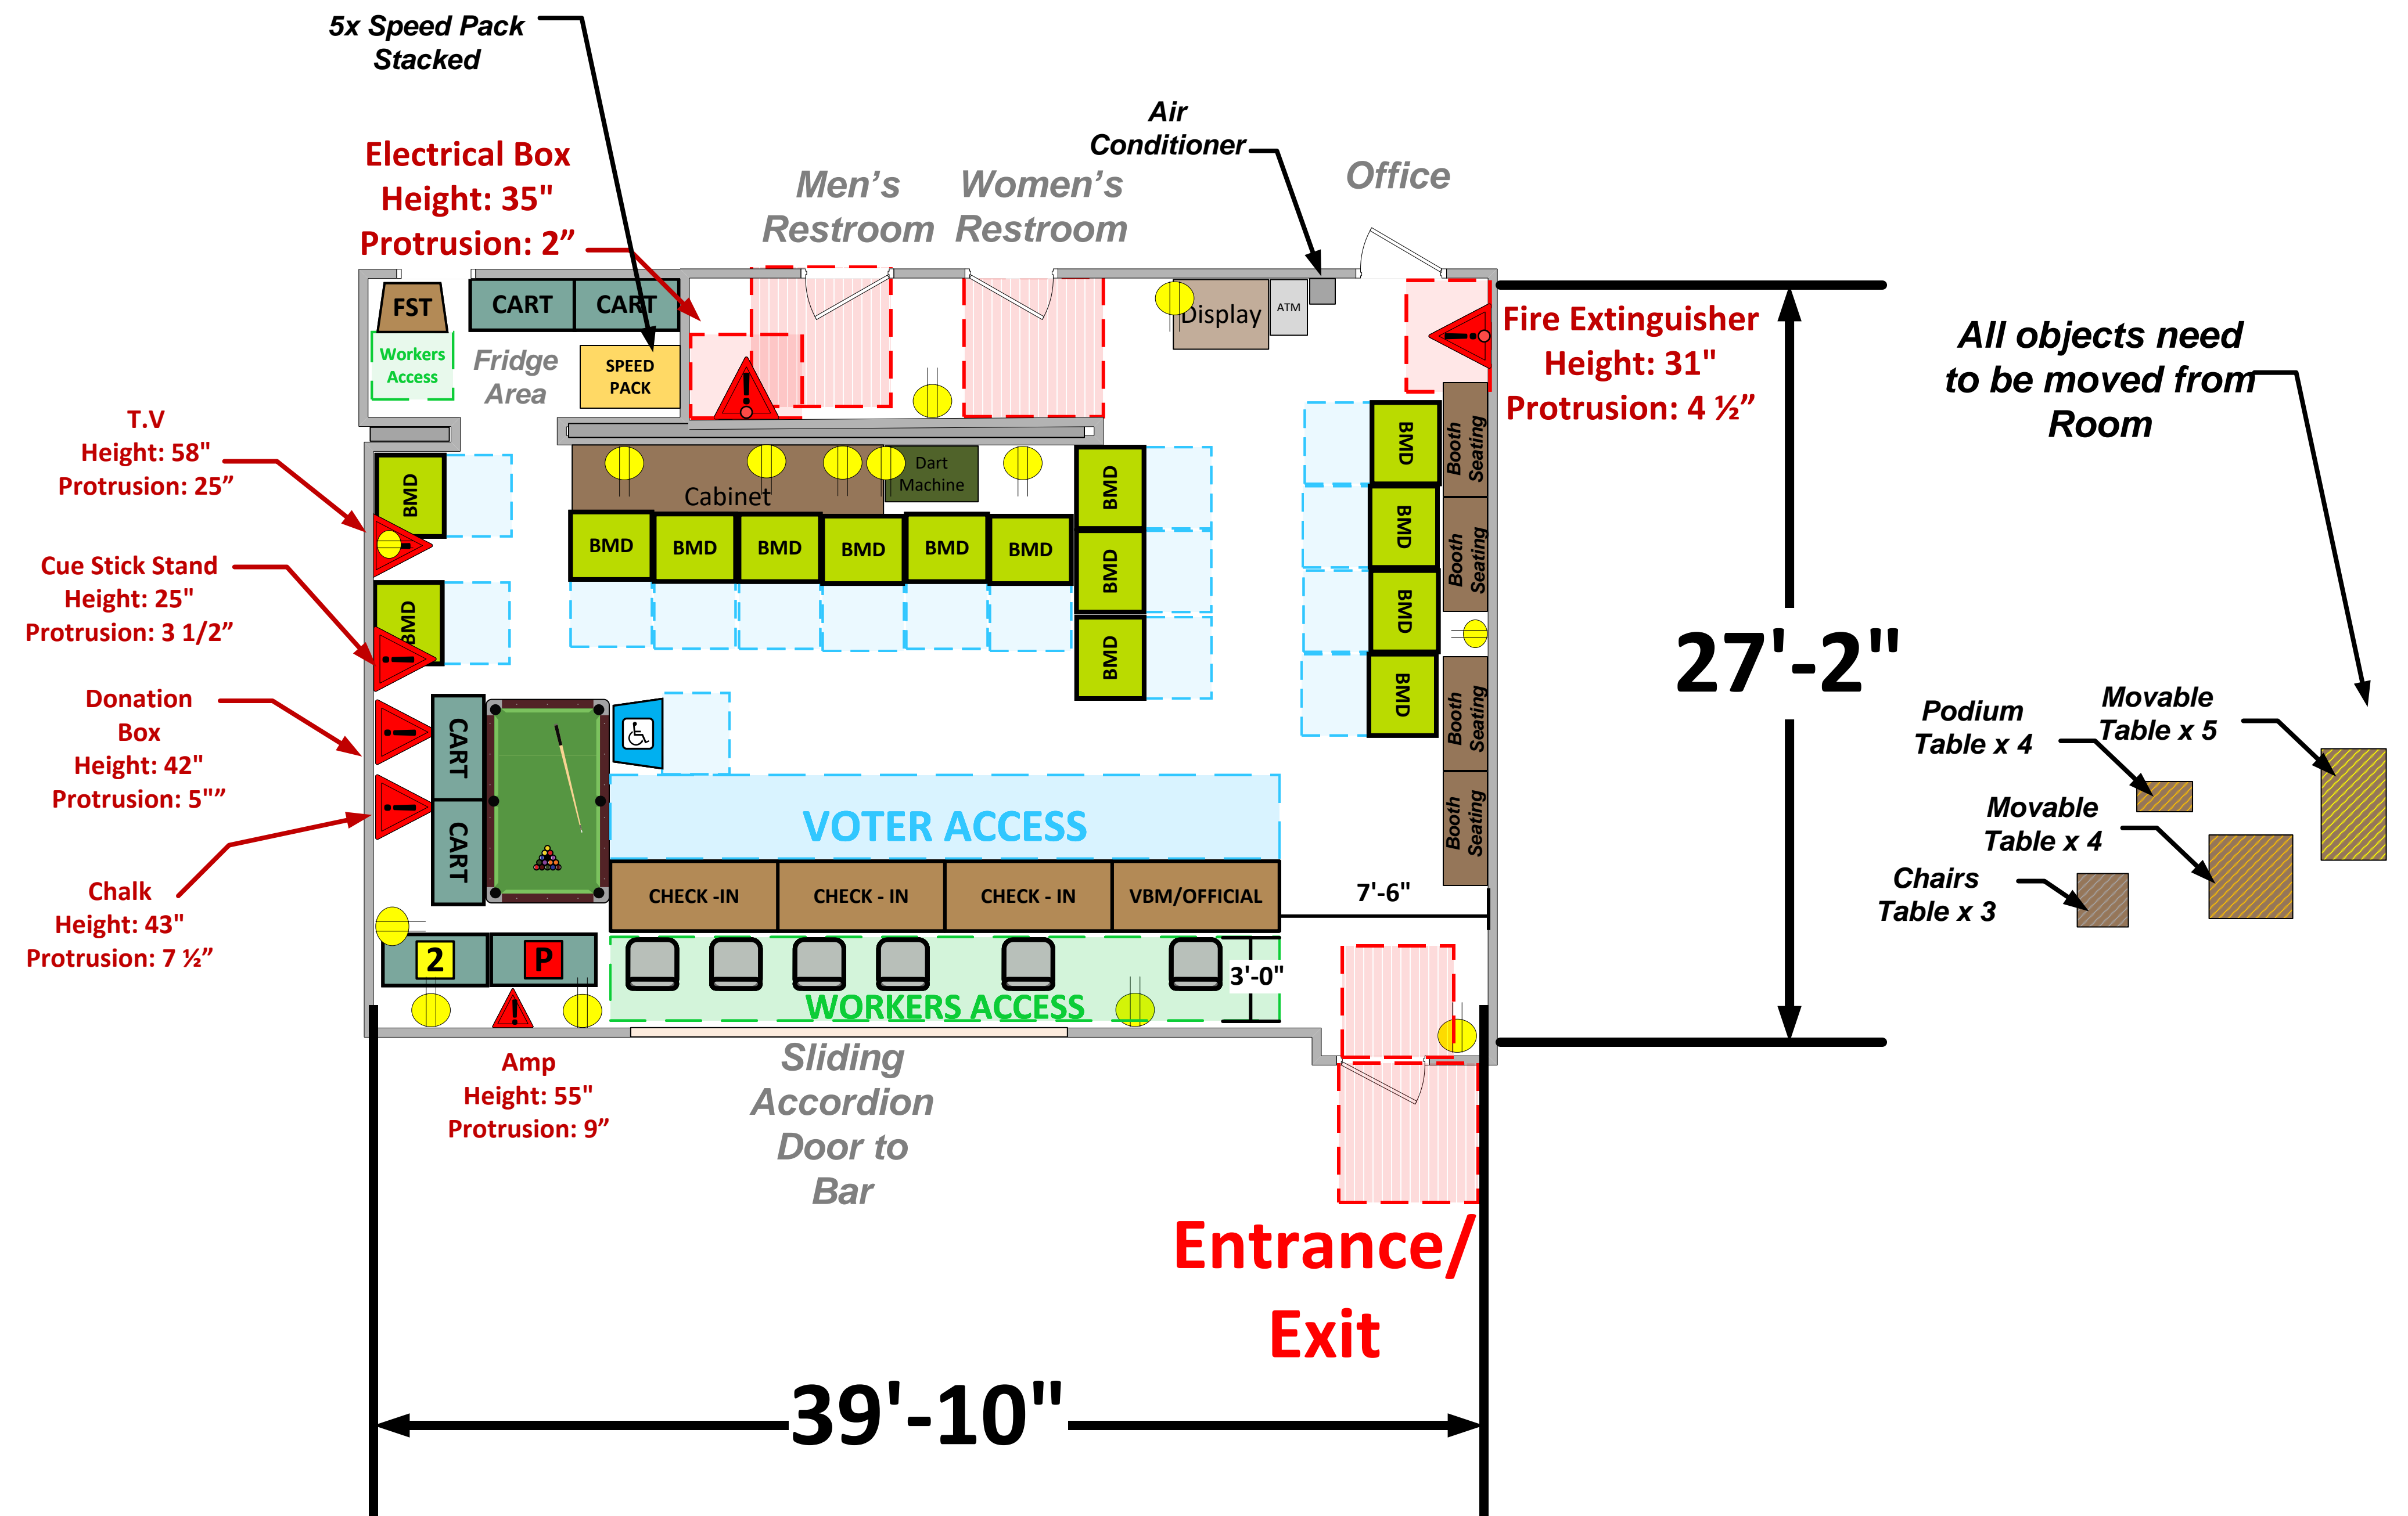

Meeting Room

(Usable 718 Sq. Ft.)

LEGEND

Room Size	Dimension: Usable	Sq. Ft: 718
Number of BMDs	15	
POWER OUTLET		
PROTRUDING OBJECT		
Do Not Block Area		

TITLE

VCID 7642
Carson VFW Post 10166

Each chair at a CHECK-IN station equals one ePollbook

Equipment By:	Date:
Ryan Rivas	01/15/24
Skeleton Drawn By:	Date:
Ryan Rivas	12/06/23
Scale:	
1/4" inches = 1' Ft.	