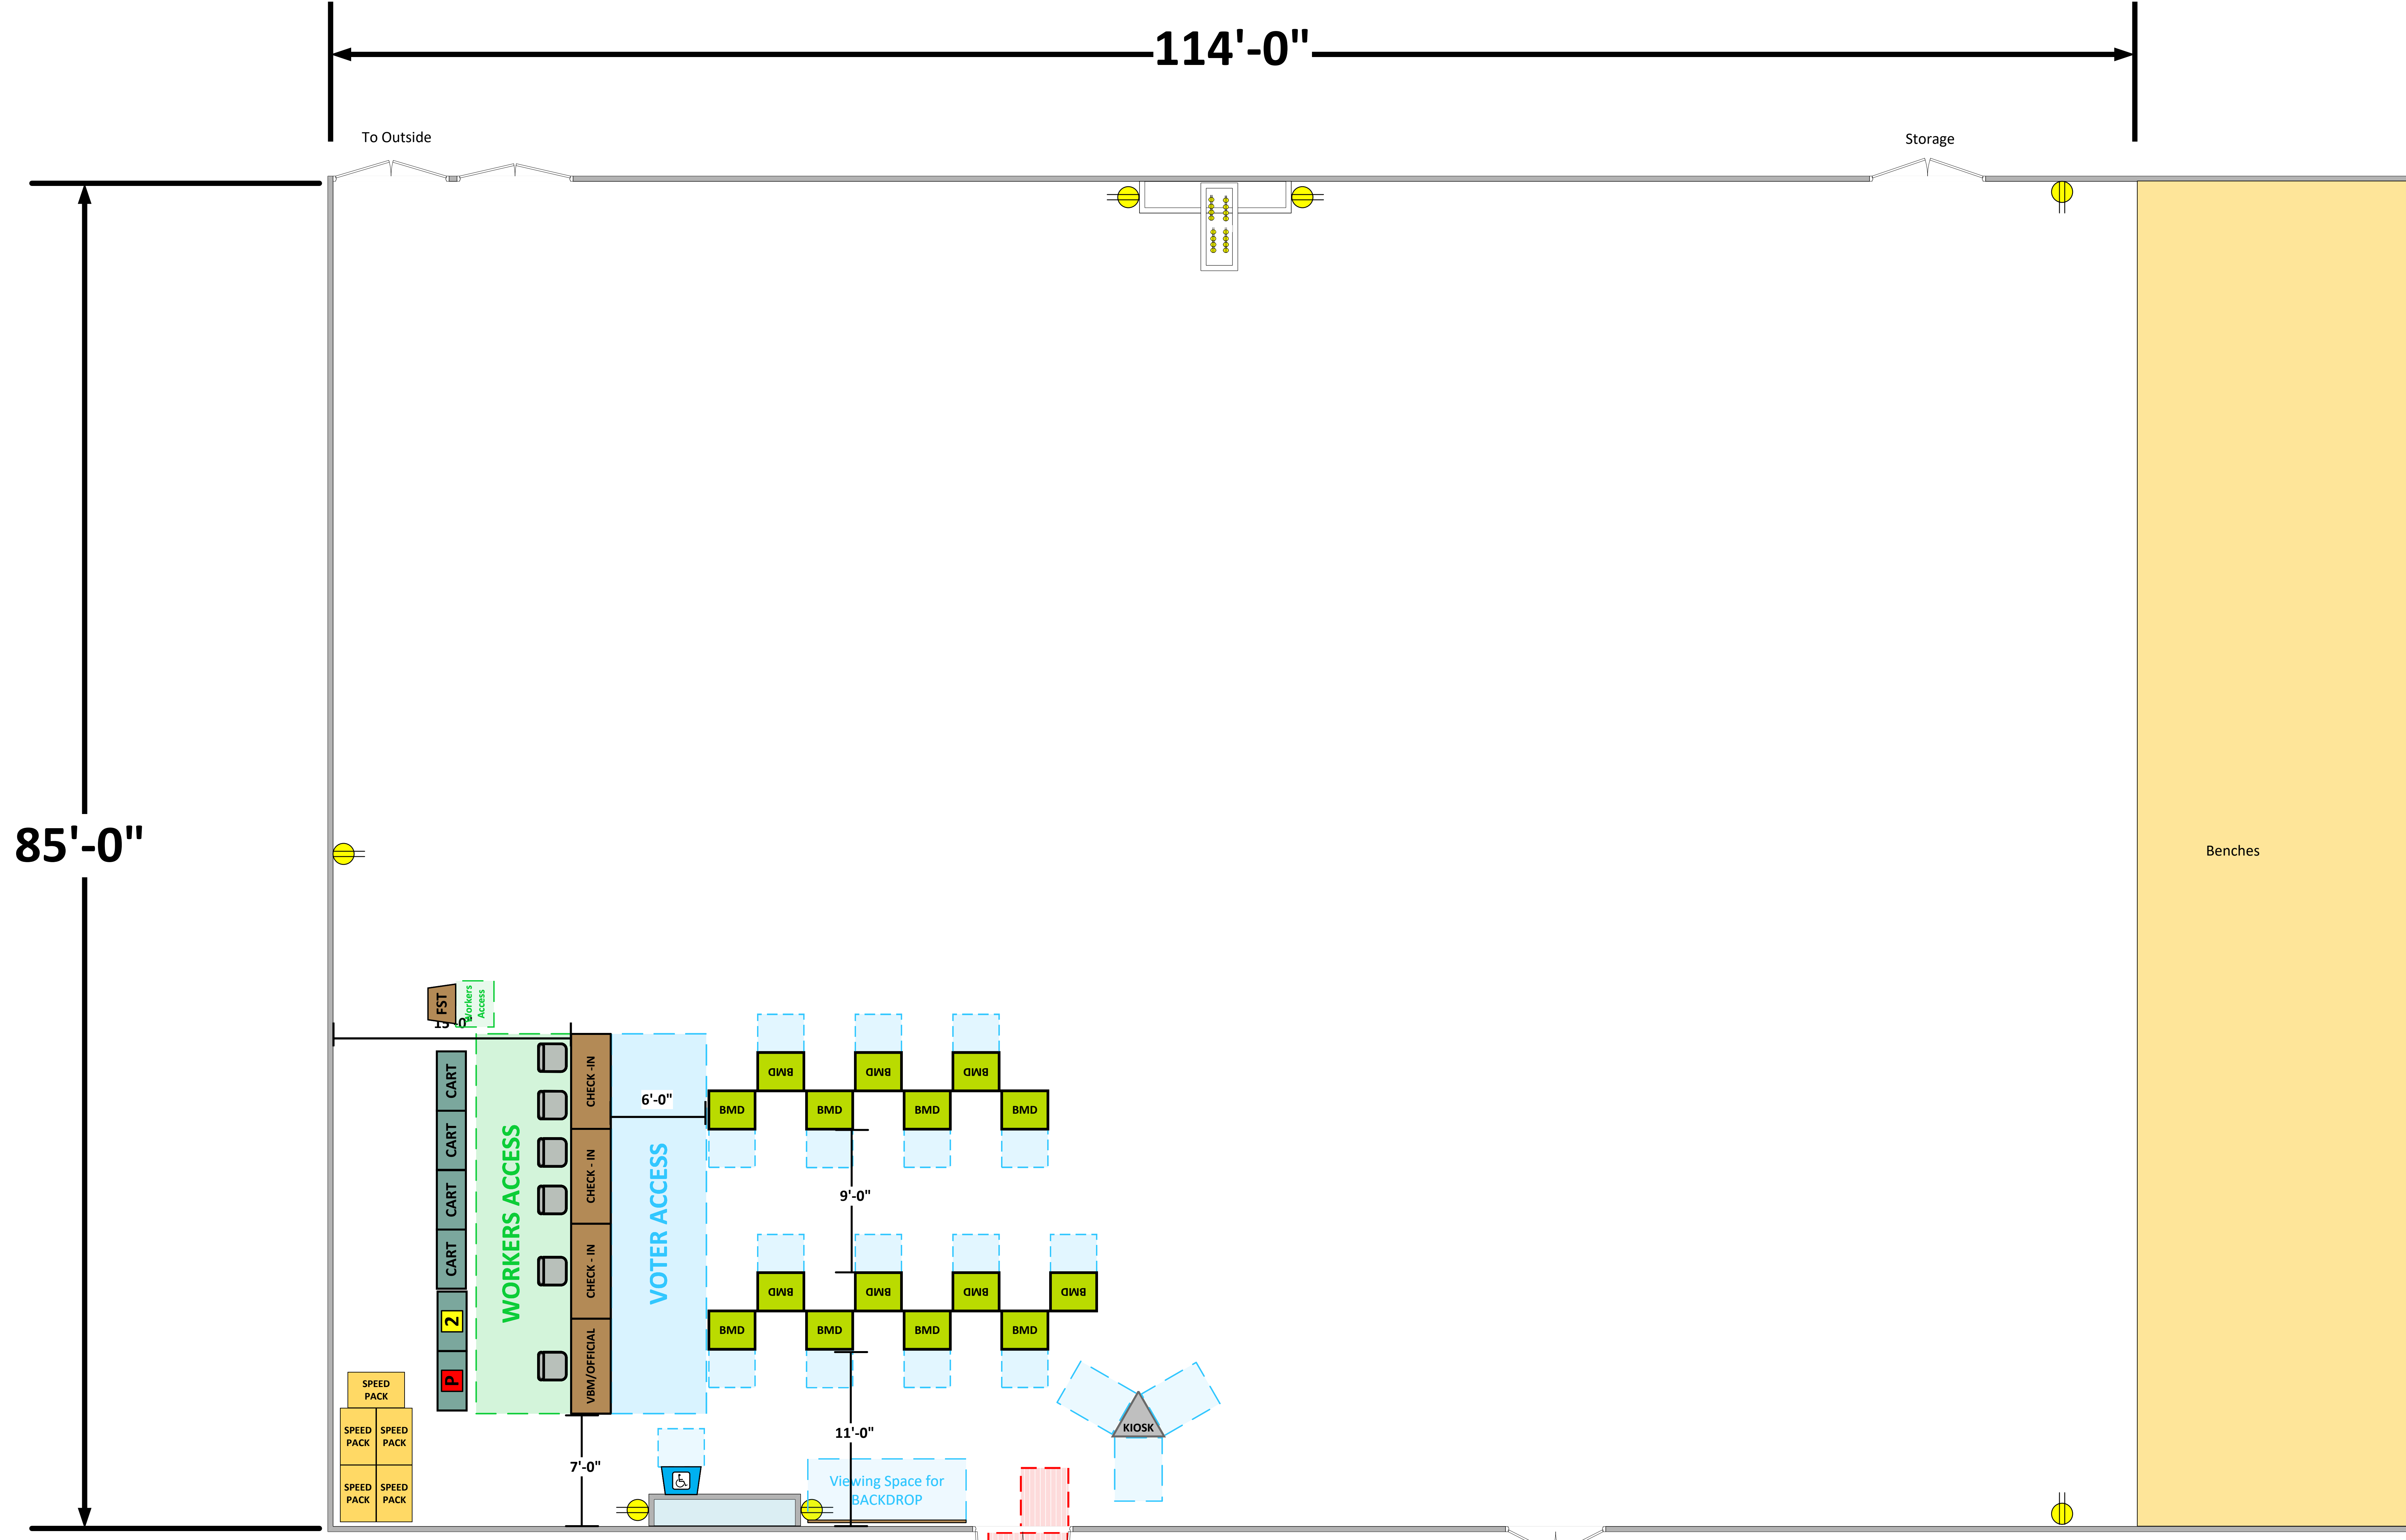

**Laurel Gymnasium  
(9,630 Usable Sq. Ft.)**

**LEGEND**

Room Size	Dimension: 85' x 114'	Sq. Ft.: 9,690
Number of BMDs	15	
POWER OUTLET		
PROTRUDING OBJECT		
Do Not Block Area		

TITLE  
**VCID 7658  
Los Angeles Trade Technical College**

Equipment By:	Date:
<b>Jaime Young</b>	<b>01/23/24</b>
Skeleton Drawn By:	Date:
<b>Anthony Gonzalez</b>	<b>01/08/24</b>
Scale:	<b>1/4" inches = 1' Ft.</b>

**Each chair at a CHECK-IN station equals one ePollbook**