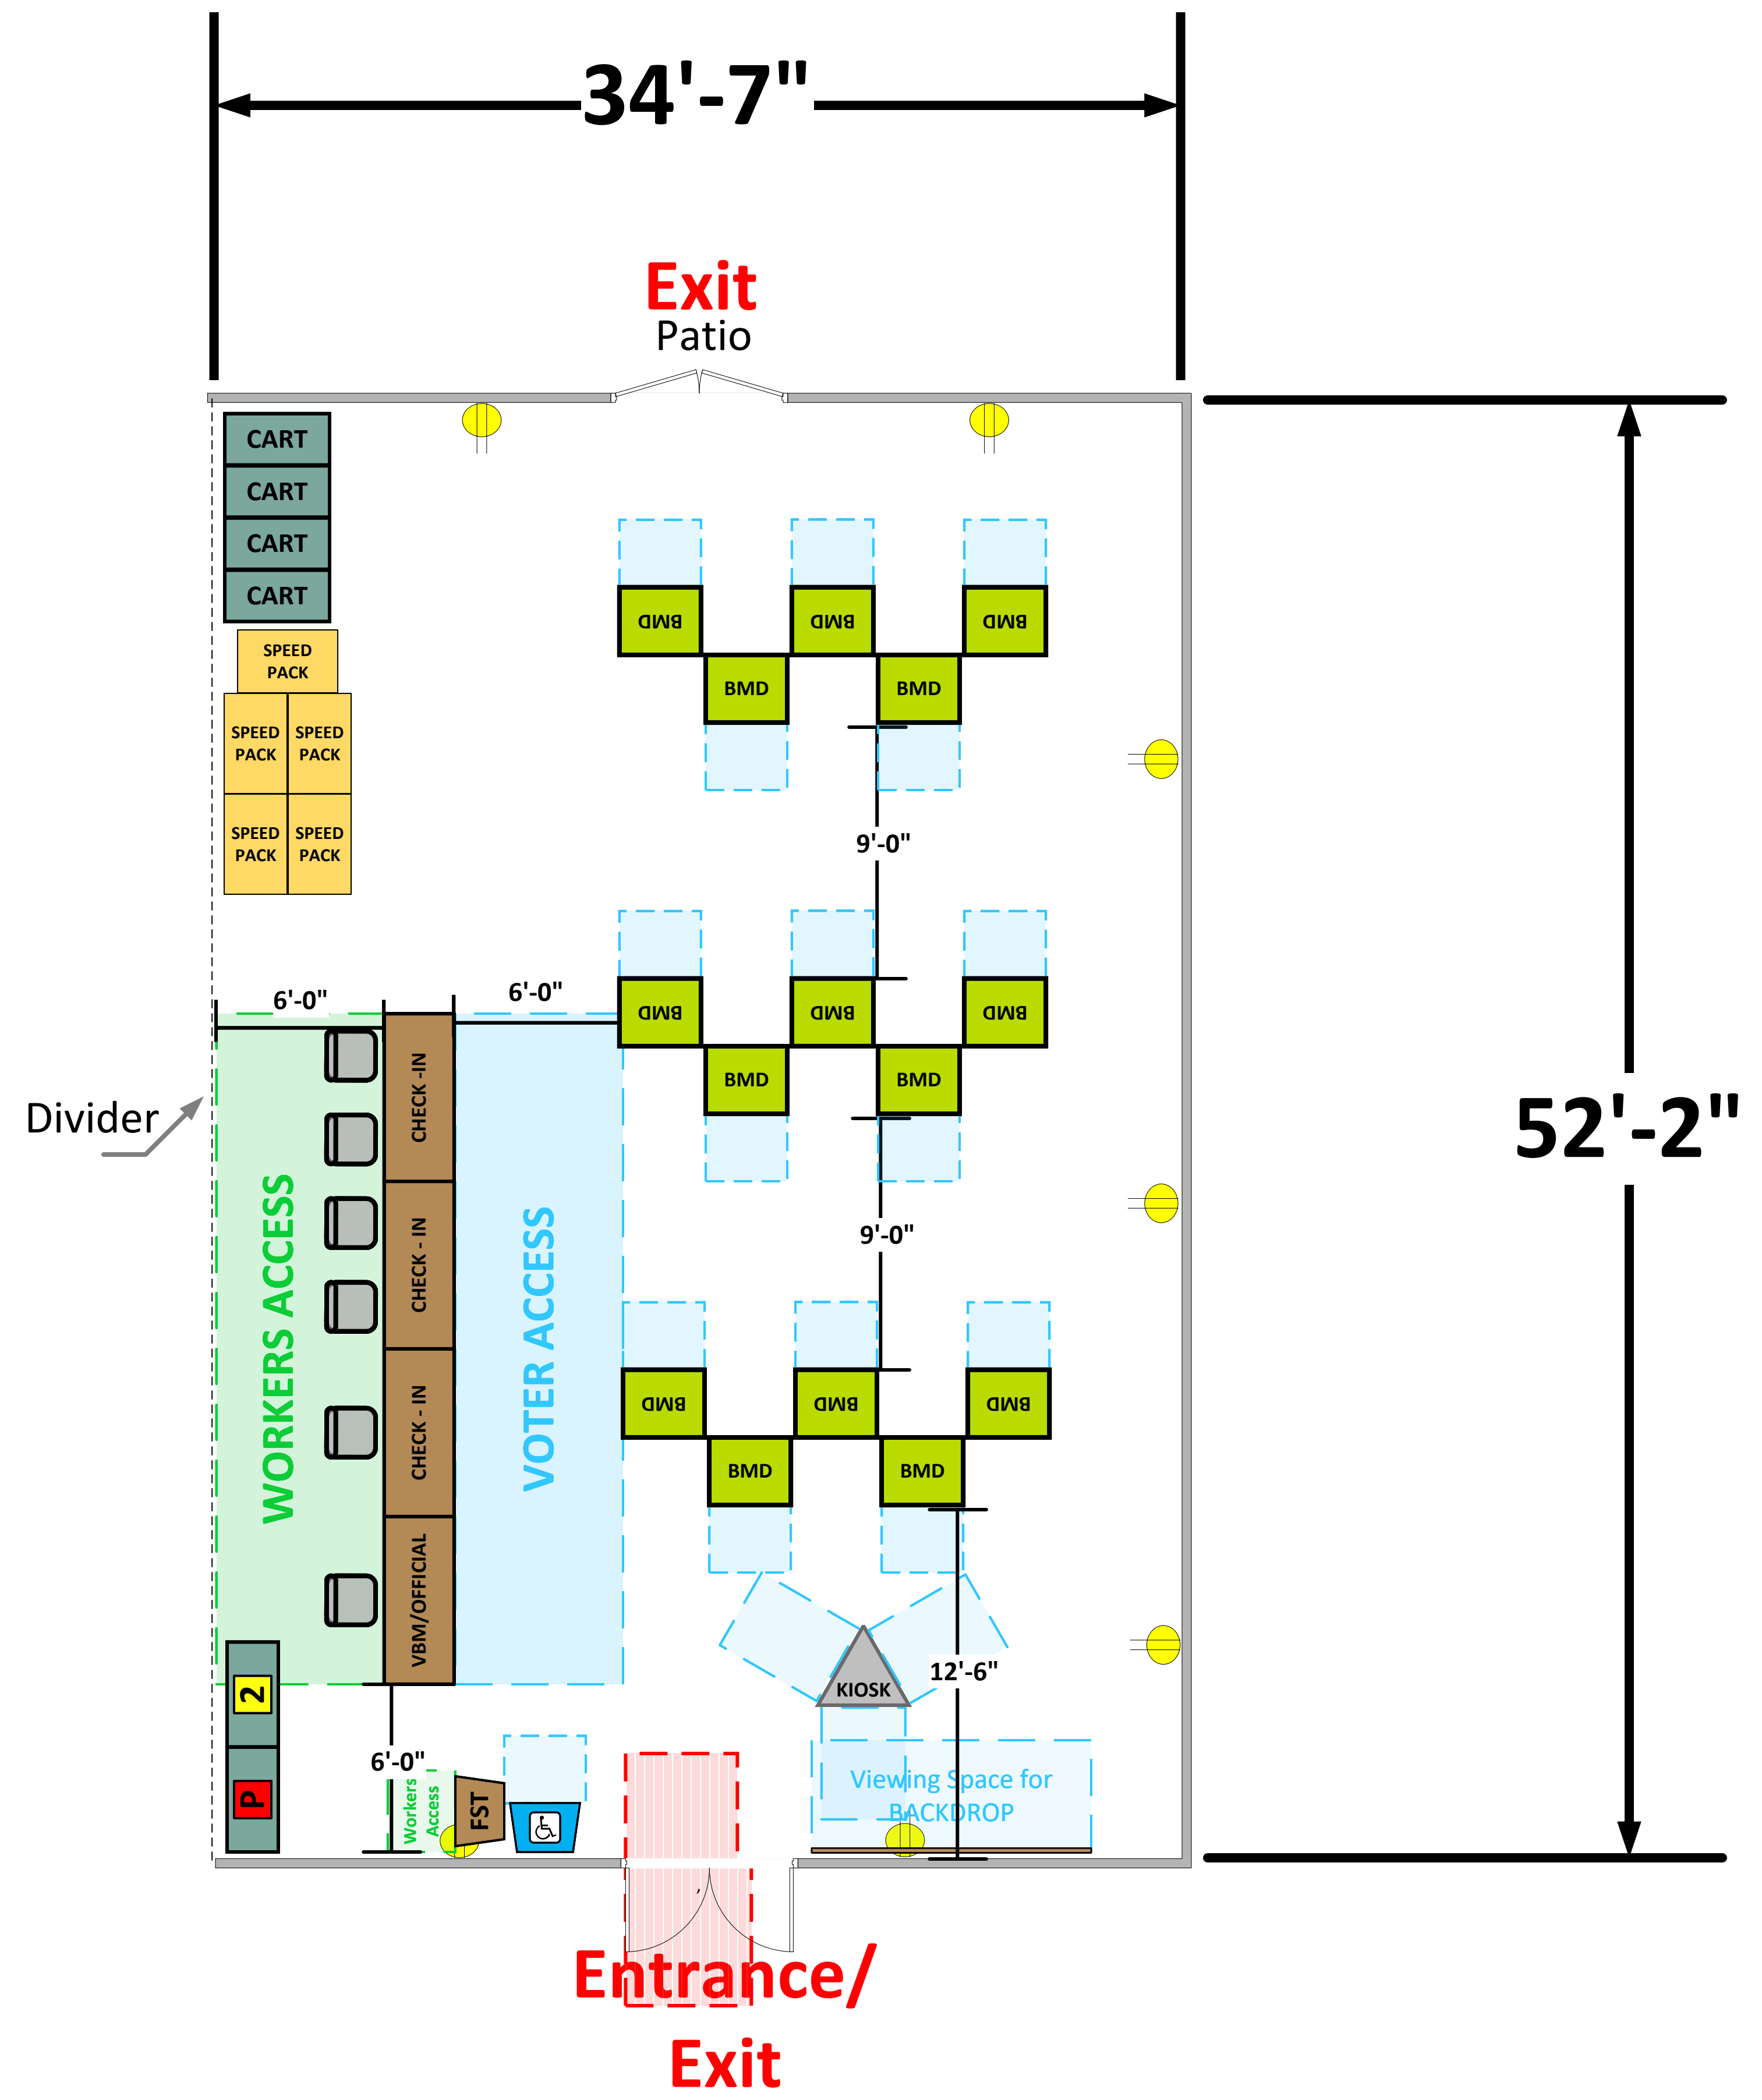

Multi-Purpose Room (1,804 Usable Sq. Ft.)

All furniture can be moved.
Piano, Tables, Chairs.

LEGEND

Room Size	Dimension: 34'7" x 52'2"	Sq. Ft: 1,938
Number of BMDs	15	
POWER OUTLET		
PROTRUDING OBJECT		
Do Not Block Area		

VCID 7762
Alicia Broadous-Duncan Multi Purpose Senior Center

Each chair at a CHECK-IN station equals one ePollbook

Equipment By: Jaime Young	Date: 1/15/24
Skeleton Drawn By: Anthony Gonzalez	Date: 01/08/2024
Scale: 1/4" inches = 1' Ft.	