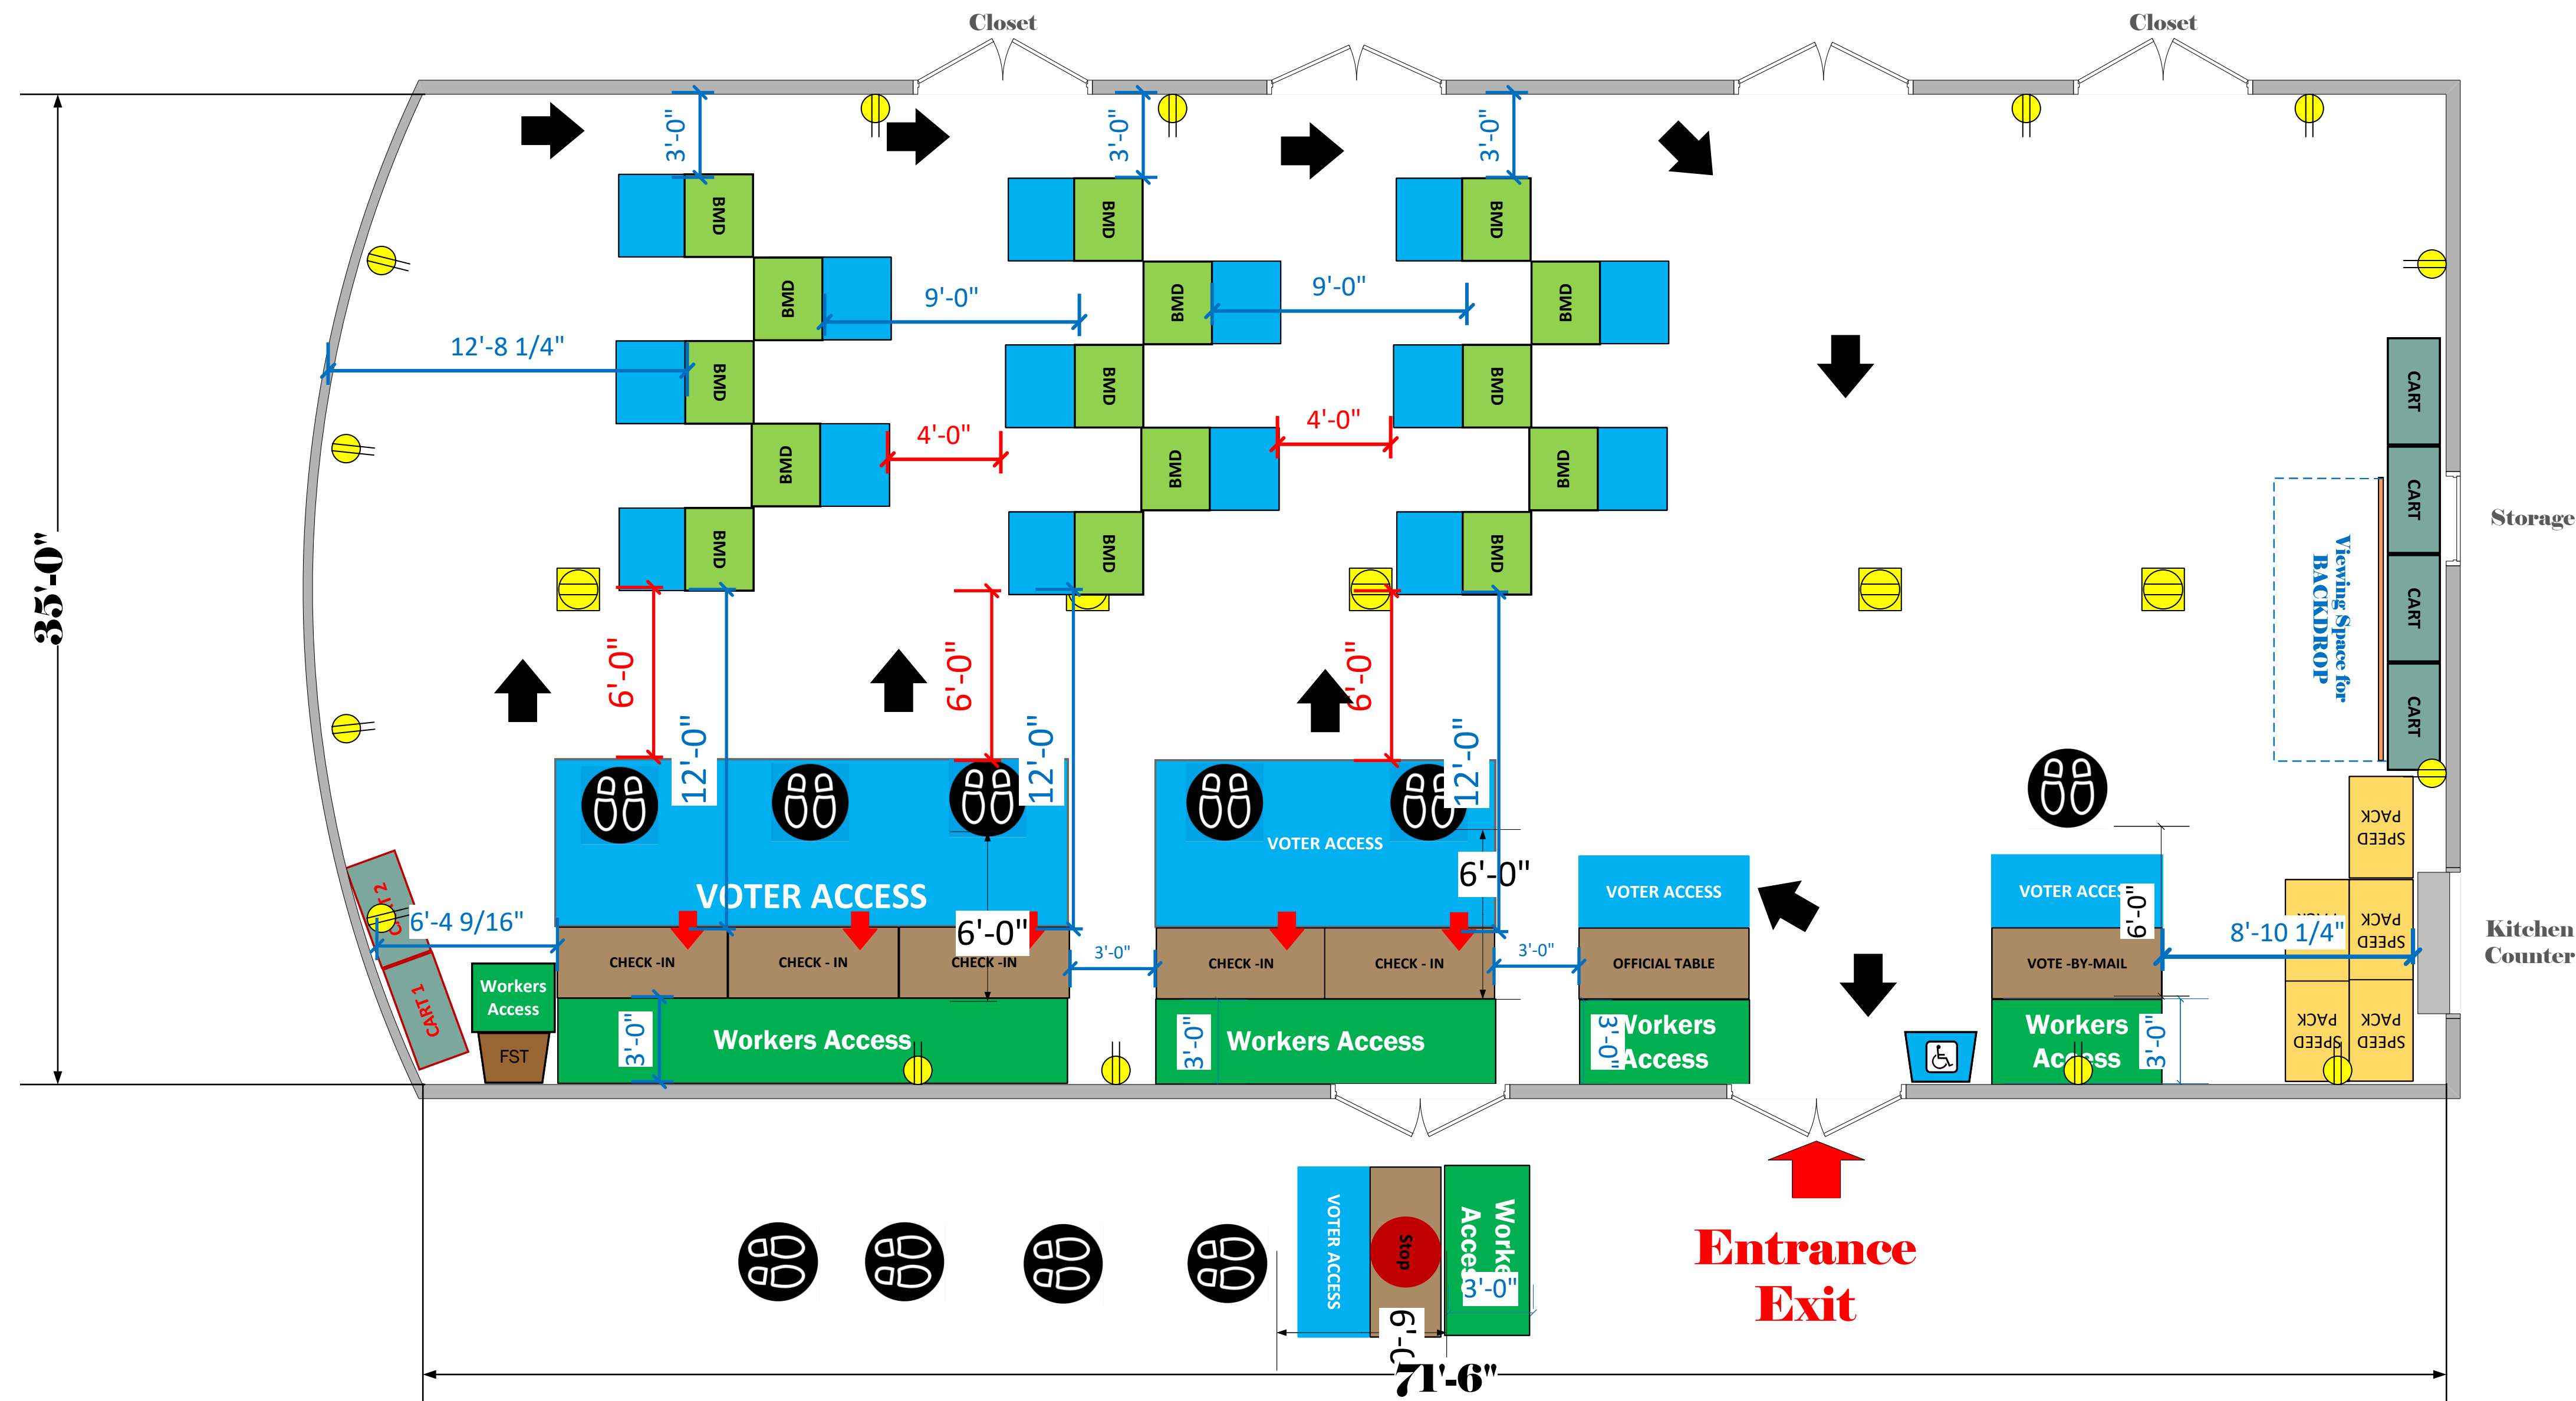

Multi-Purpose Room

2635 Sq. Ft

LEGEND

Room Size	Dimension: 35' x 71'	Sq. Ft: 2635
EPB	Primary:	Secondary:
BMD	Total: 15	Actual: 15
Circuits	Total:	Usable:
Floor Decals		
BALLOT MARKING DEVICE		
CHECK IN TABLE		
BMD CART		
BACKDROP		
KIOSK		
POWER OUTLET		
PROTRUDING OBJECT		
ROUTER		
POWER CORDS		

Cameron Park Community Center VC ID # 8226

SCALE	1:48
DRAWN BY	Ryan Rivas