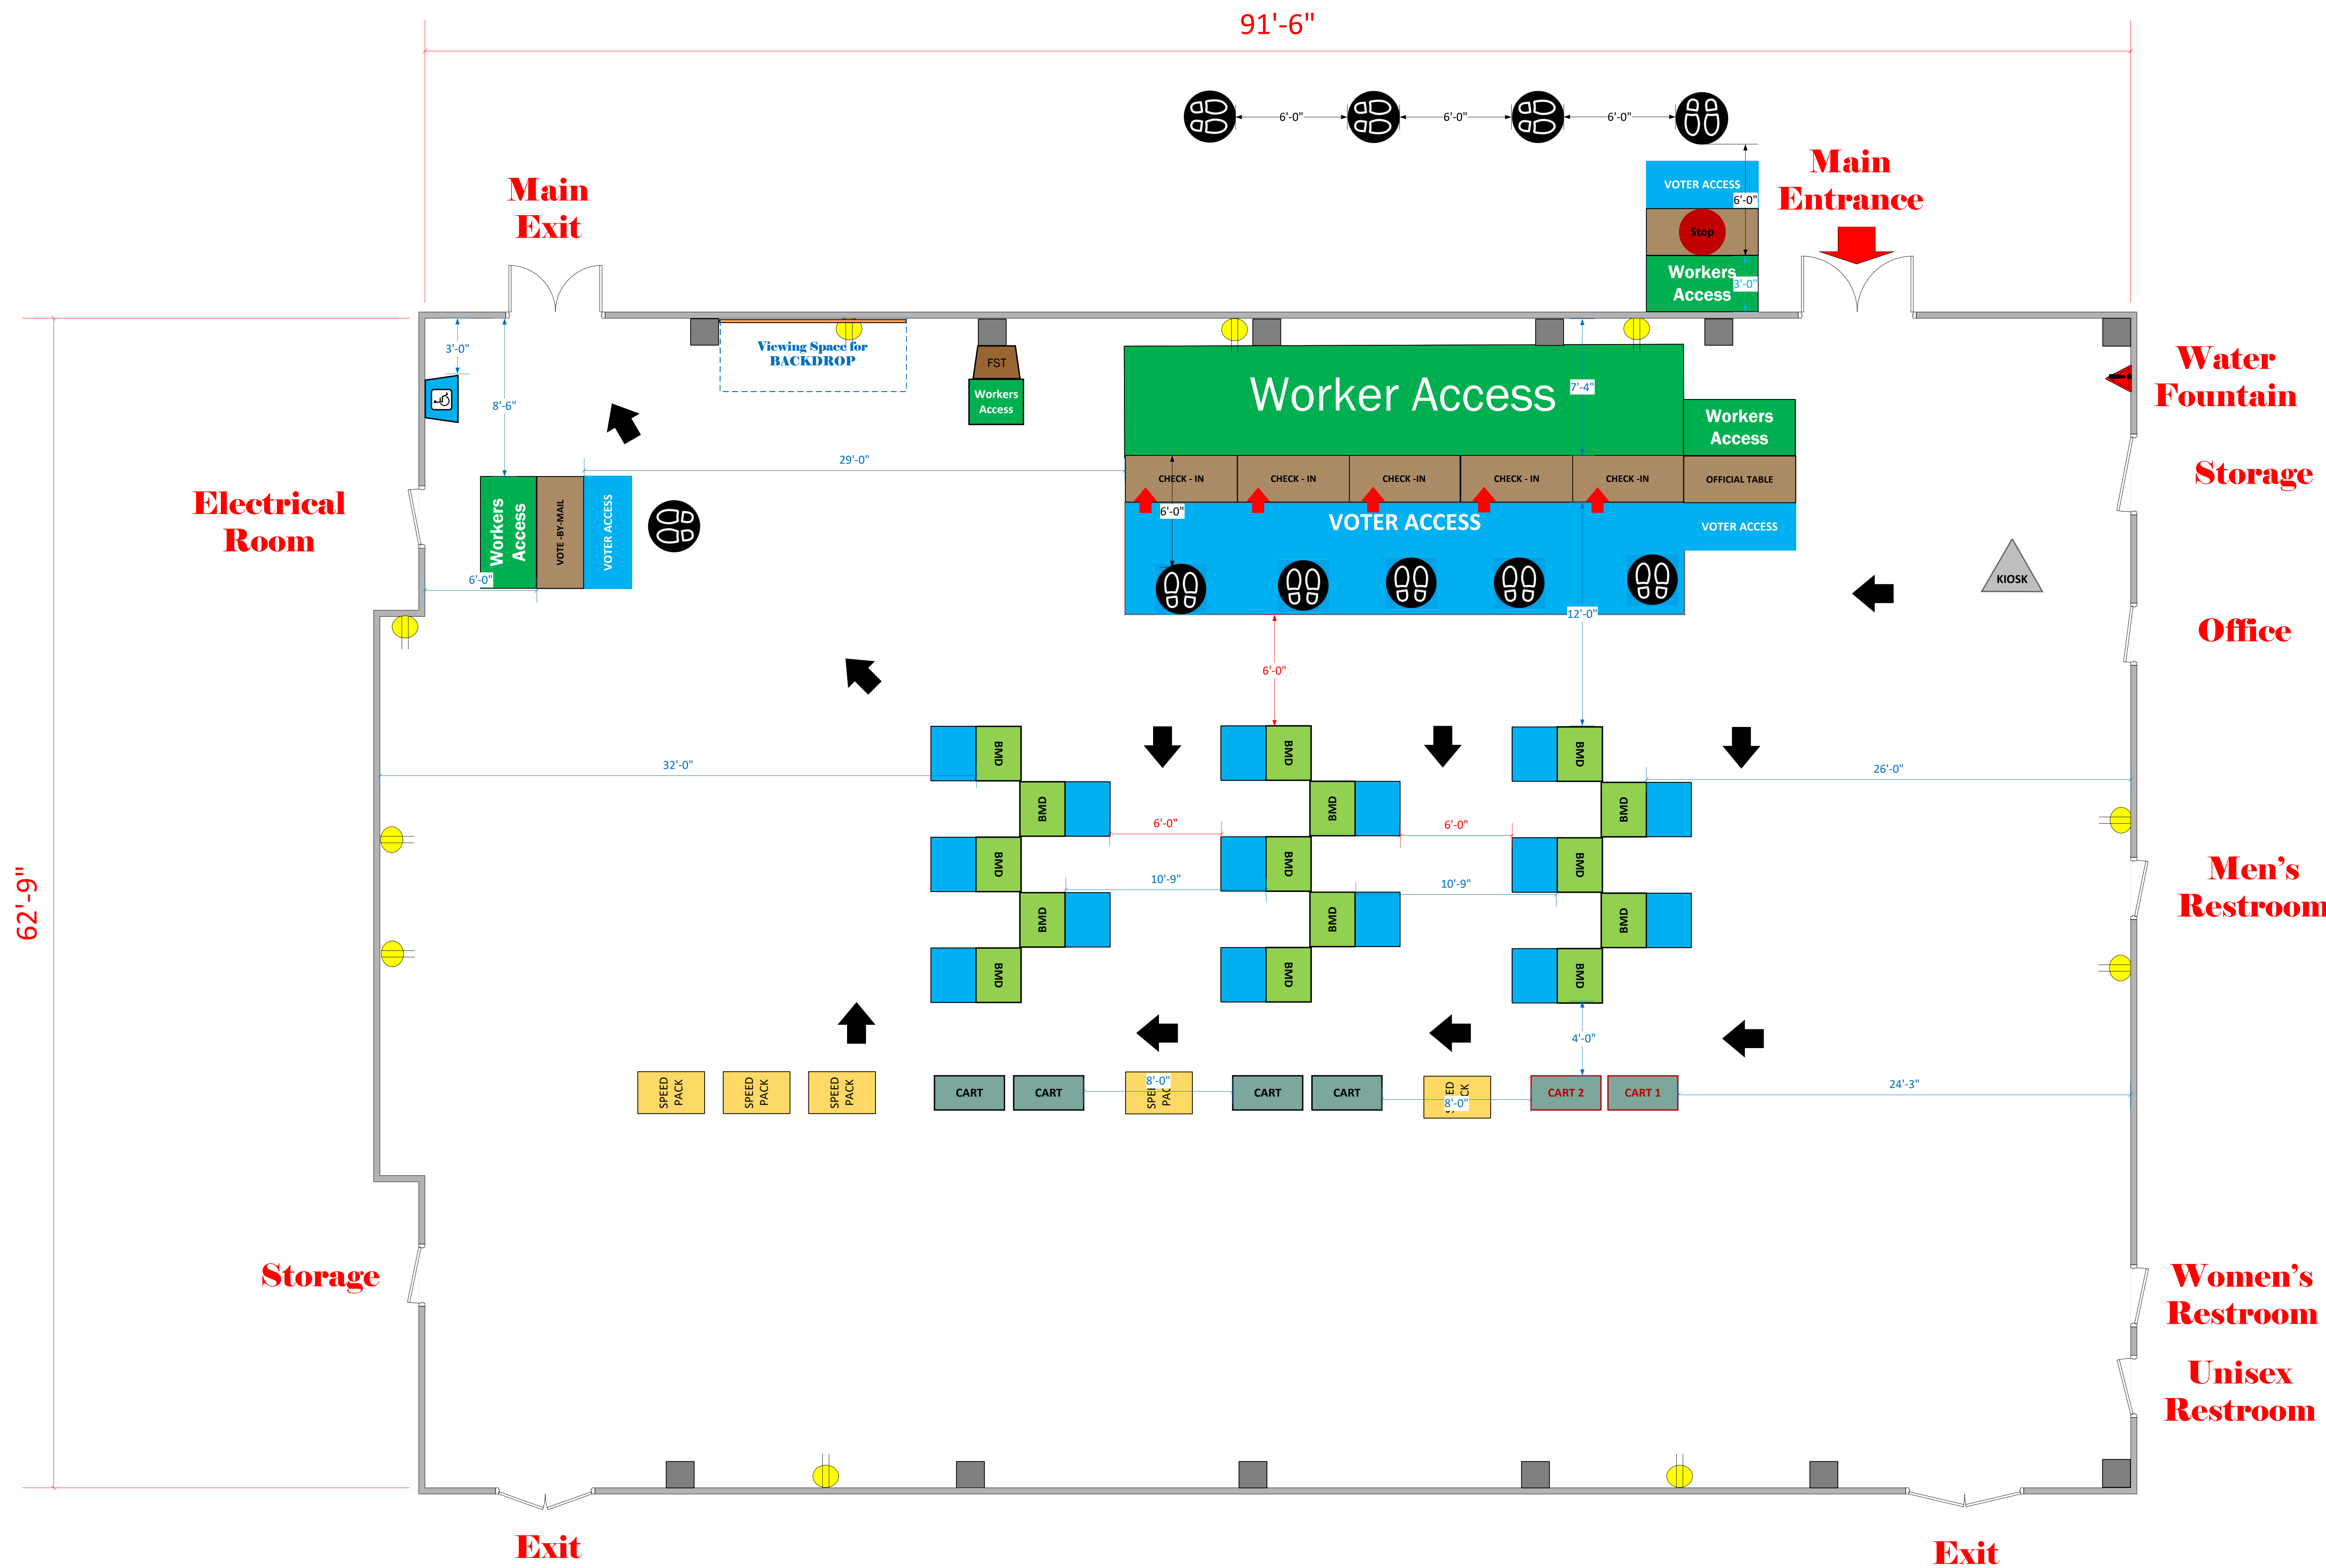

Gymnasium (5'560 Sq Ft)

LEGEND

Room Size	Dimension: 91' 6" x 62' 9"	Sq. Ft: 5'560
EPB	Primary: 5	Secondary:
BMD	Total: 15	Actual:
Circuits	Total:	Usable:
Floor Decals		
BALLOT MARKING DEVICE		
CHECK IN TABLE		
BMD CART		
BACKDROP		
KIOSK		
POWER OUTLET		
PROTRUDING OBJECT		
ROUTER		
POWER CORDS		

TITLE
**Pan American Park
VC 8251**

SCALE
1: 48

DRAWN BY
Cassandra Stipes