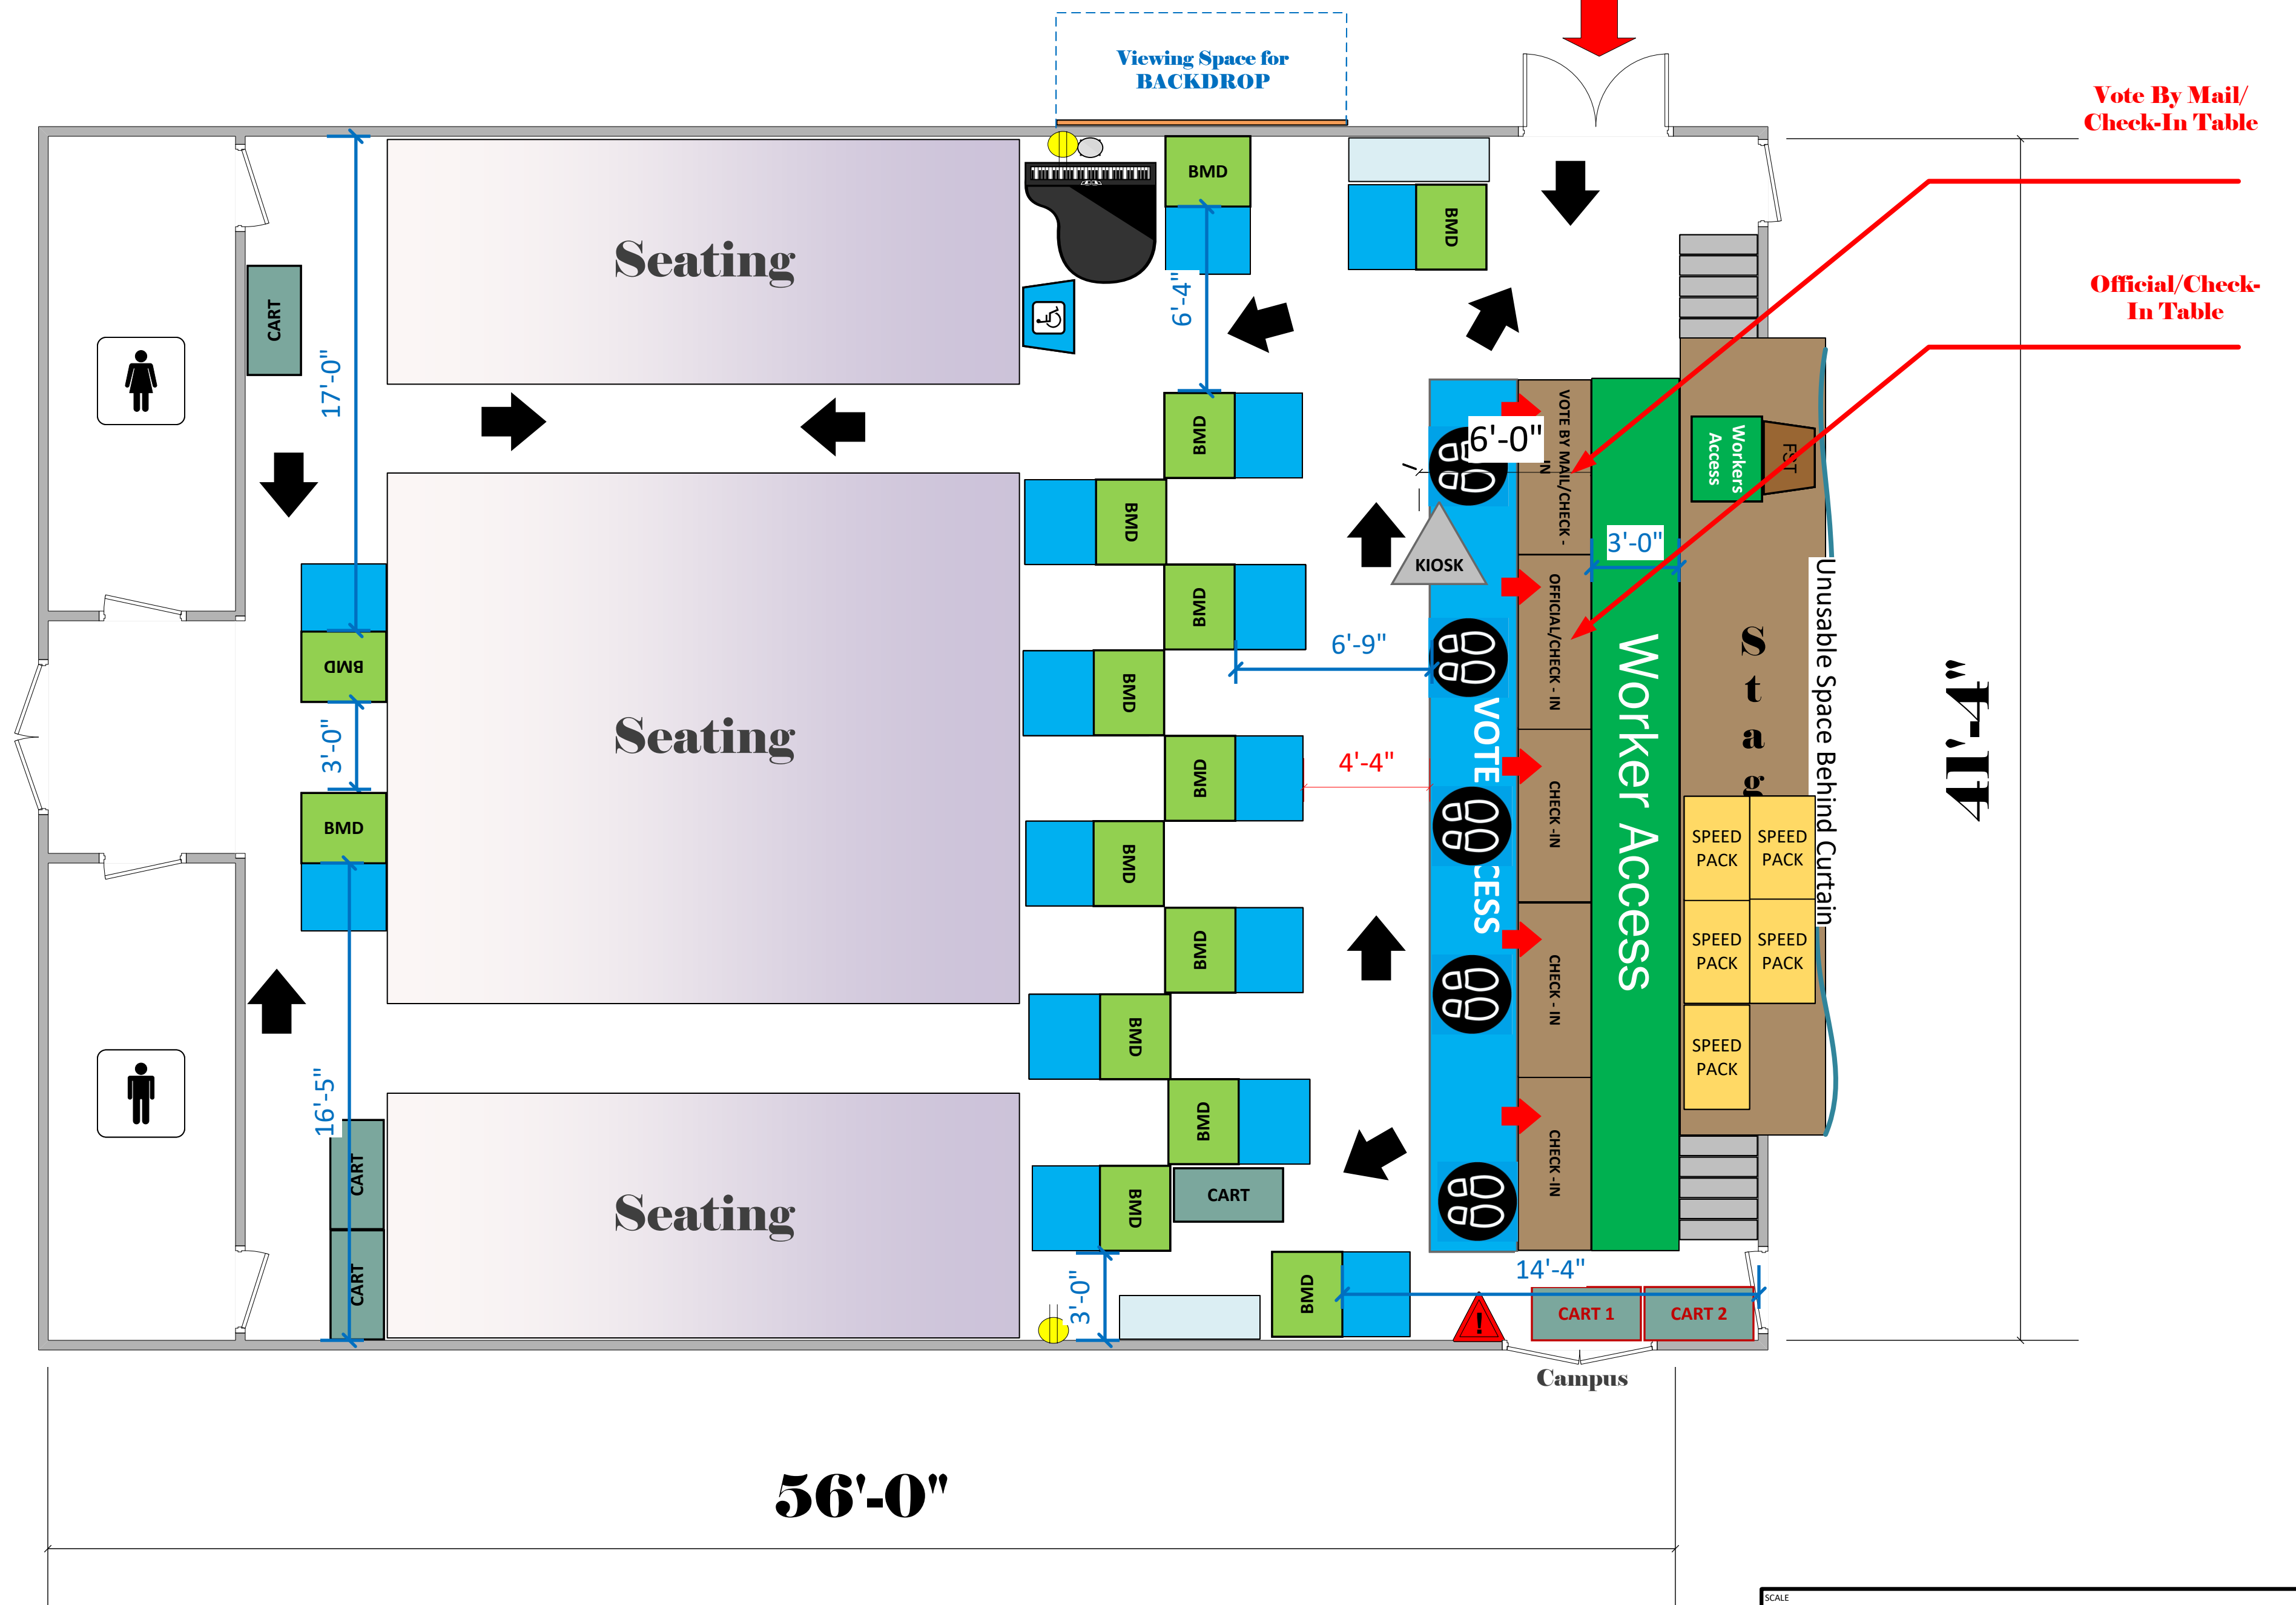

Auditorium and Stage (1,061 Sq. Ft.)

LEGEND

Room Size	Dimension: 58'9" x 41'4"	Sq. Ft: 1,061'
EPB	Primary:	Secondary:
BMD	Total: 15	Actual:
Circuits	Total:	Usable:
Floor Decals		
BALLOT MARKING DEVICE		
CHECK IN TABLE		
BMD CART		
BACKDROP		
KIOSK		
POWER OUTLET		
PROTRUDING OBJECT		
ROUTER		
POWER CORDS		

TITLE **Fullbright Ave.
Elementary School
VC ID# 8603**

Main Entrance Exit

SCALE	1: 48
DRAWN BY	David Chaparro