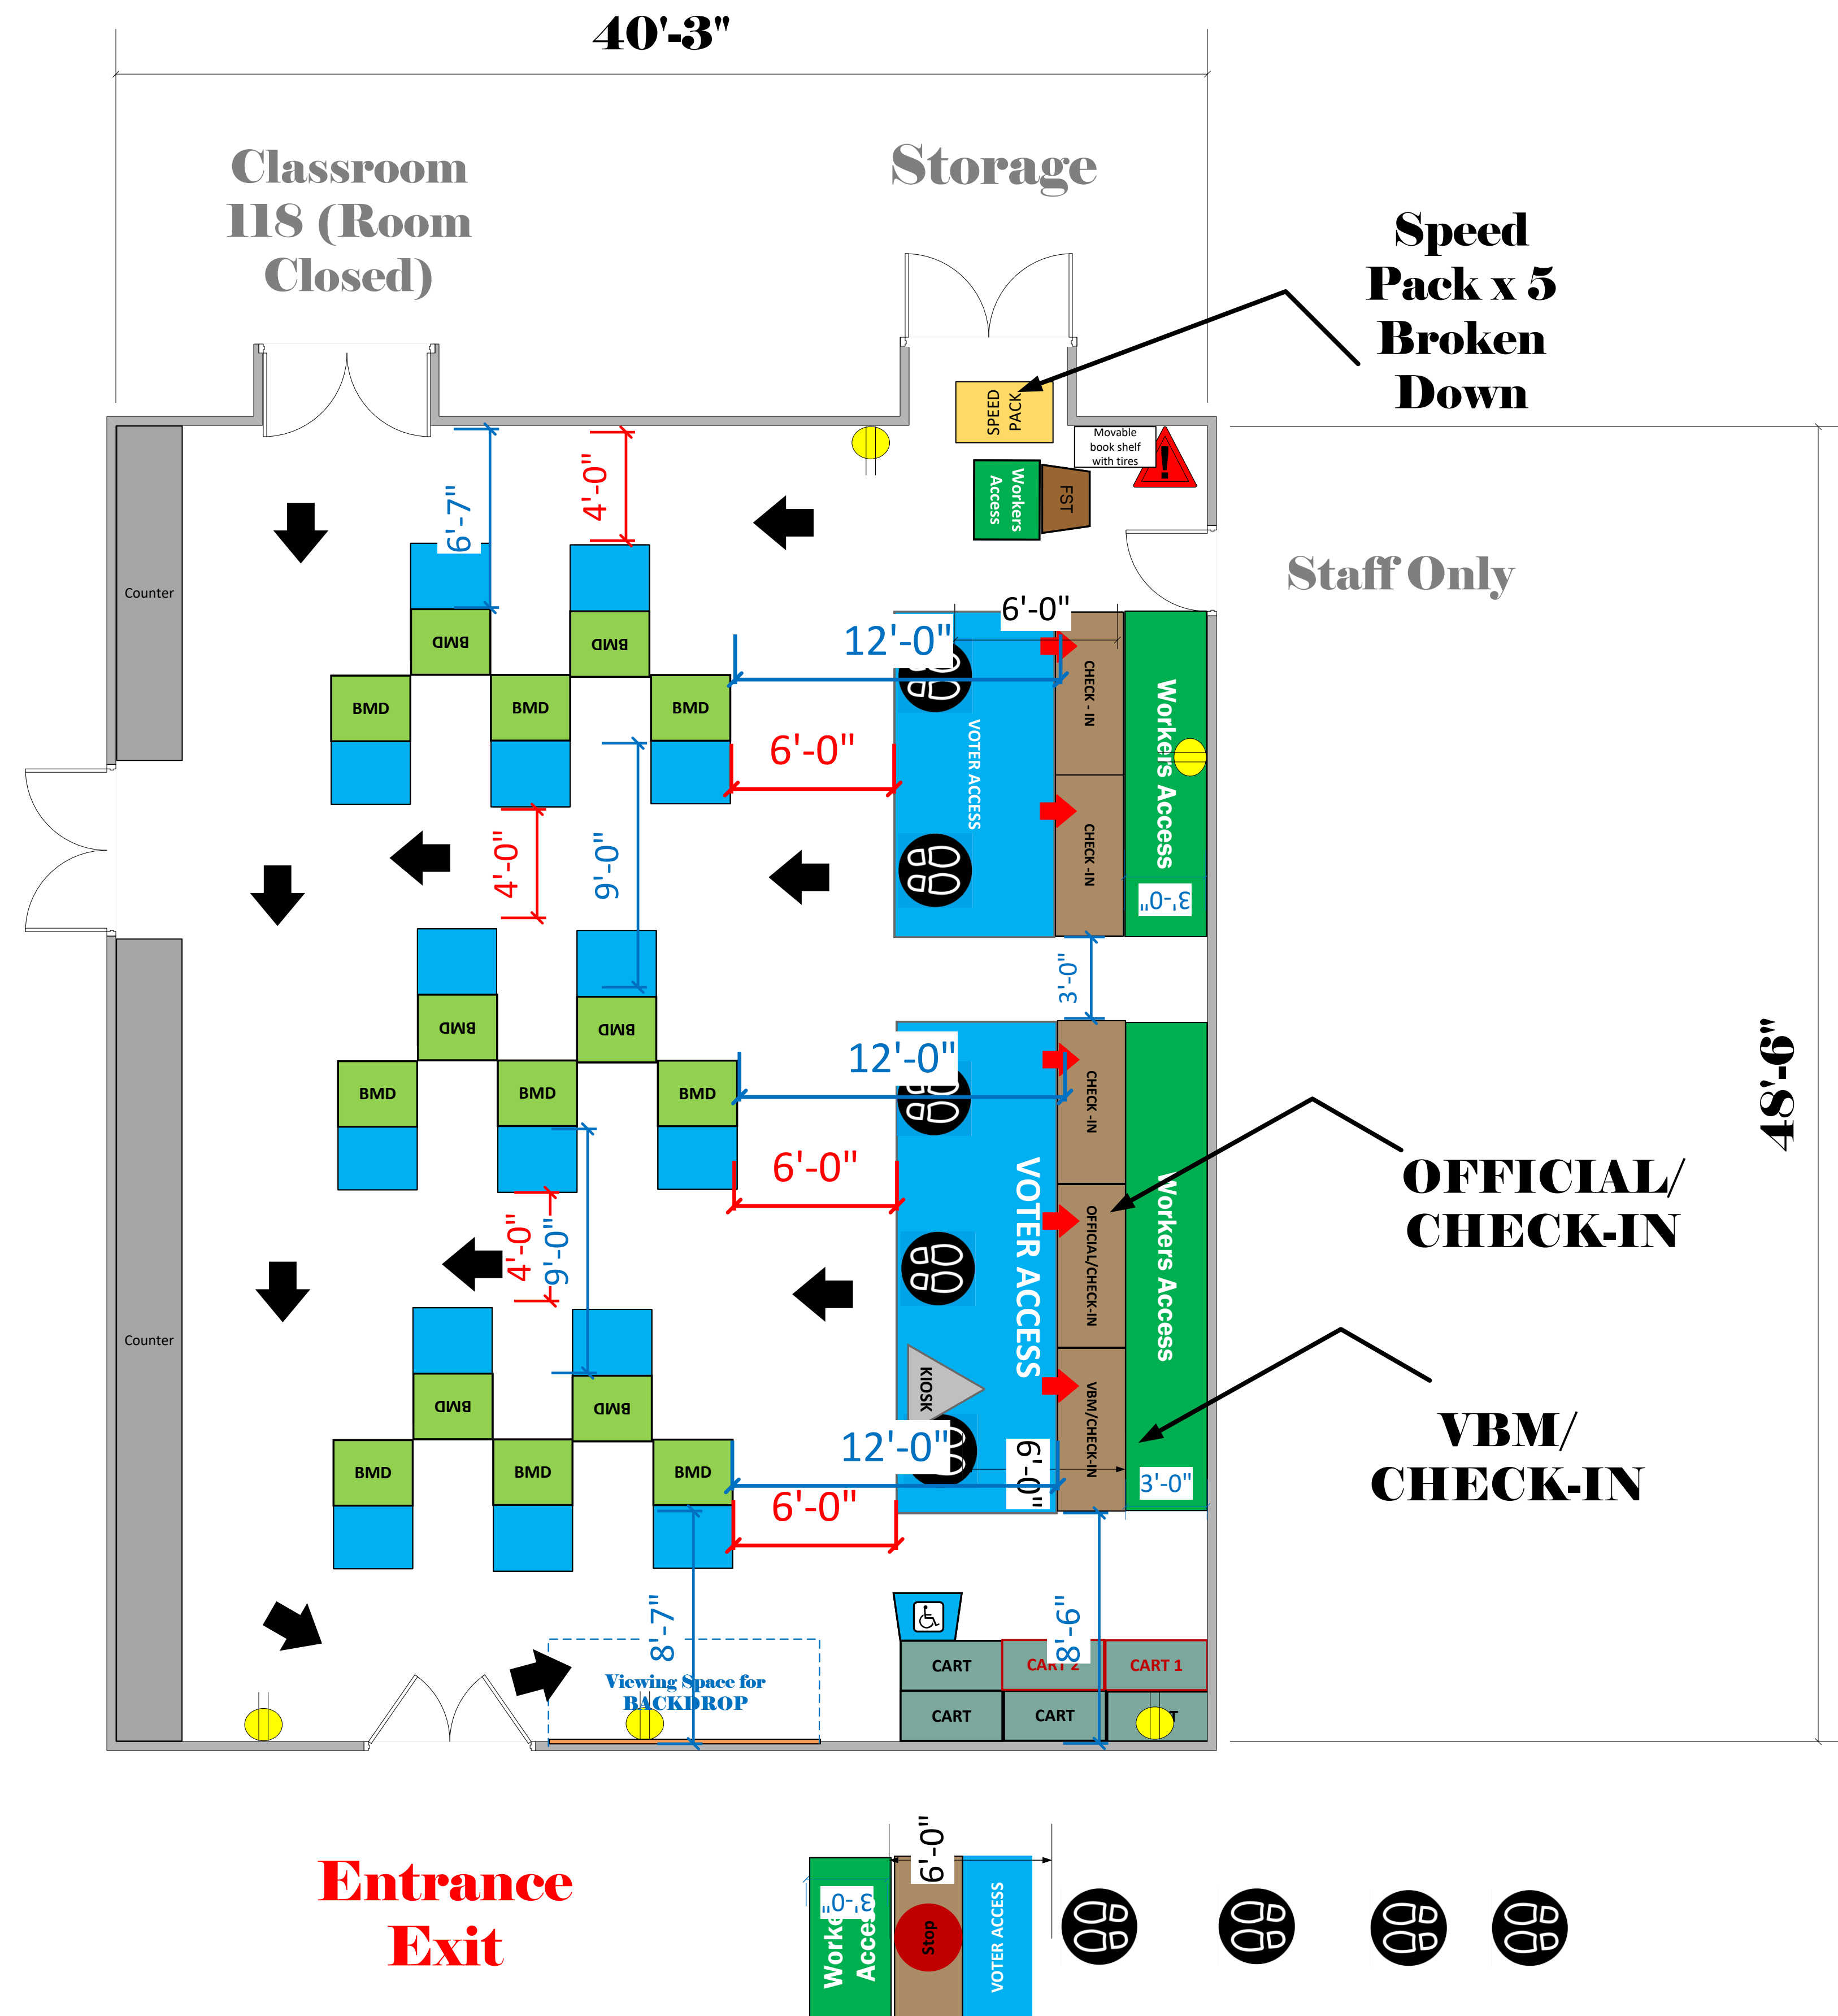

Multipurpose Room

(1,960 Sq Ft)

LEGEND

Room Size	Dimension: 48'-6"X40'-3"	Sq. Ft: 1960
EPB	Primary:	Secondary:
BMD	Total: 15	Actual: 15
Circuits	Total:	Usable:
Floor Decals		
BALLOT MARKING DEVICE		
CHECK IN TABLE		
BMD CART		
BACKDROP		
KIOSK		
POWER OUTLET		
PROTRUDING OBJECT		
ROUTER		
POWER CORDS		

Entrance
Exit

TITLE
Don Knabe Community Regional Park #8705

SCALE	1:48
DRAWN BY	Ryan Rivas