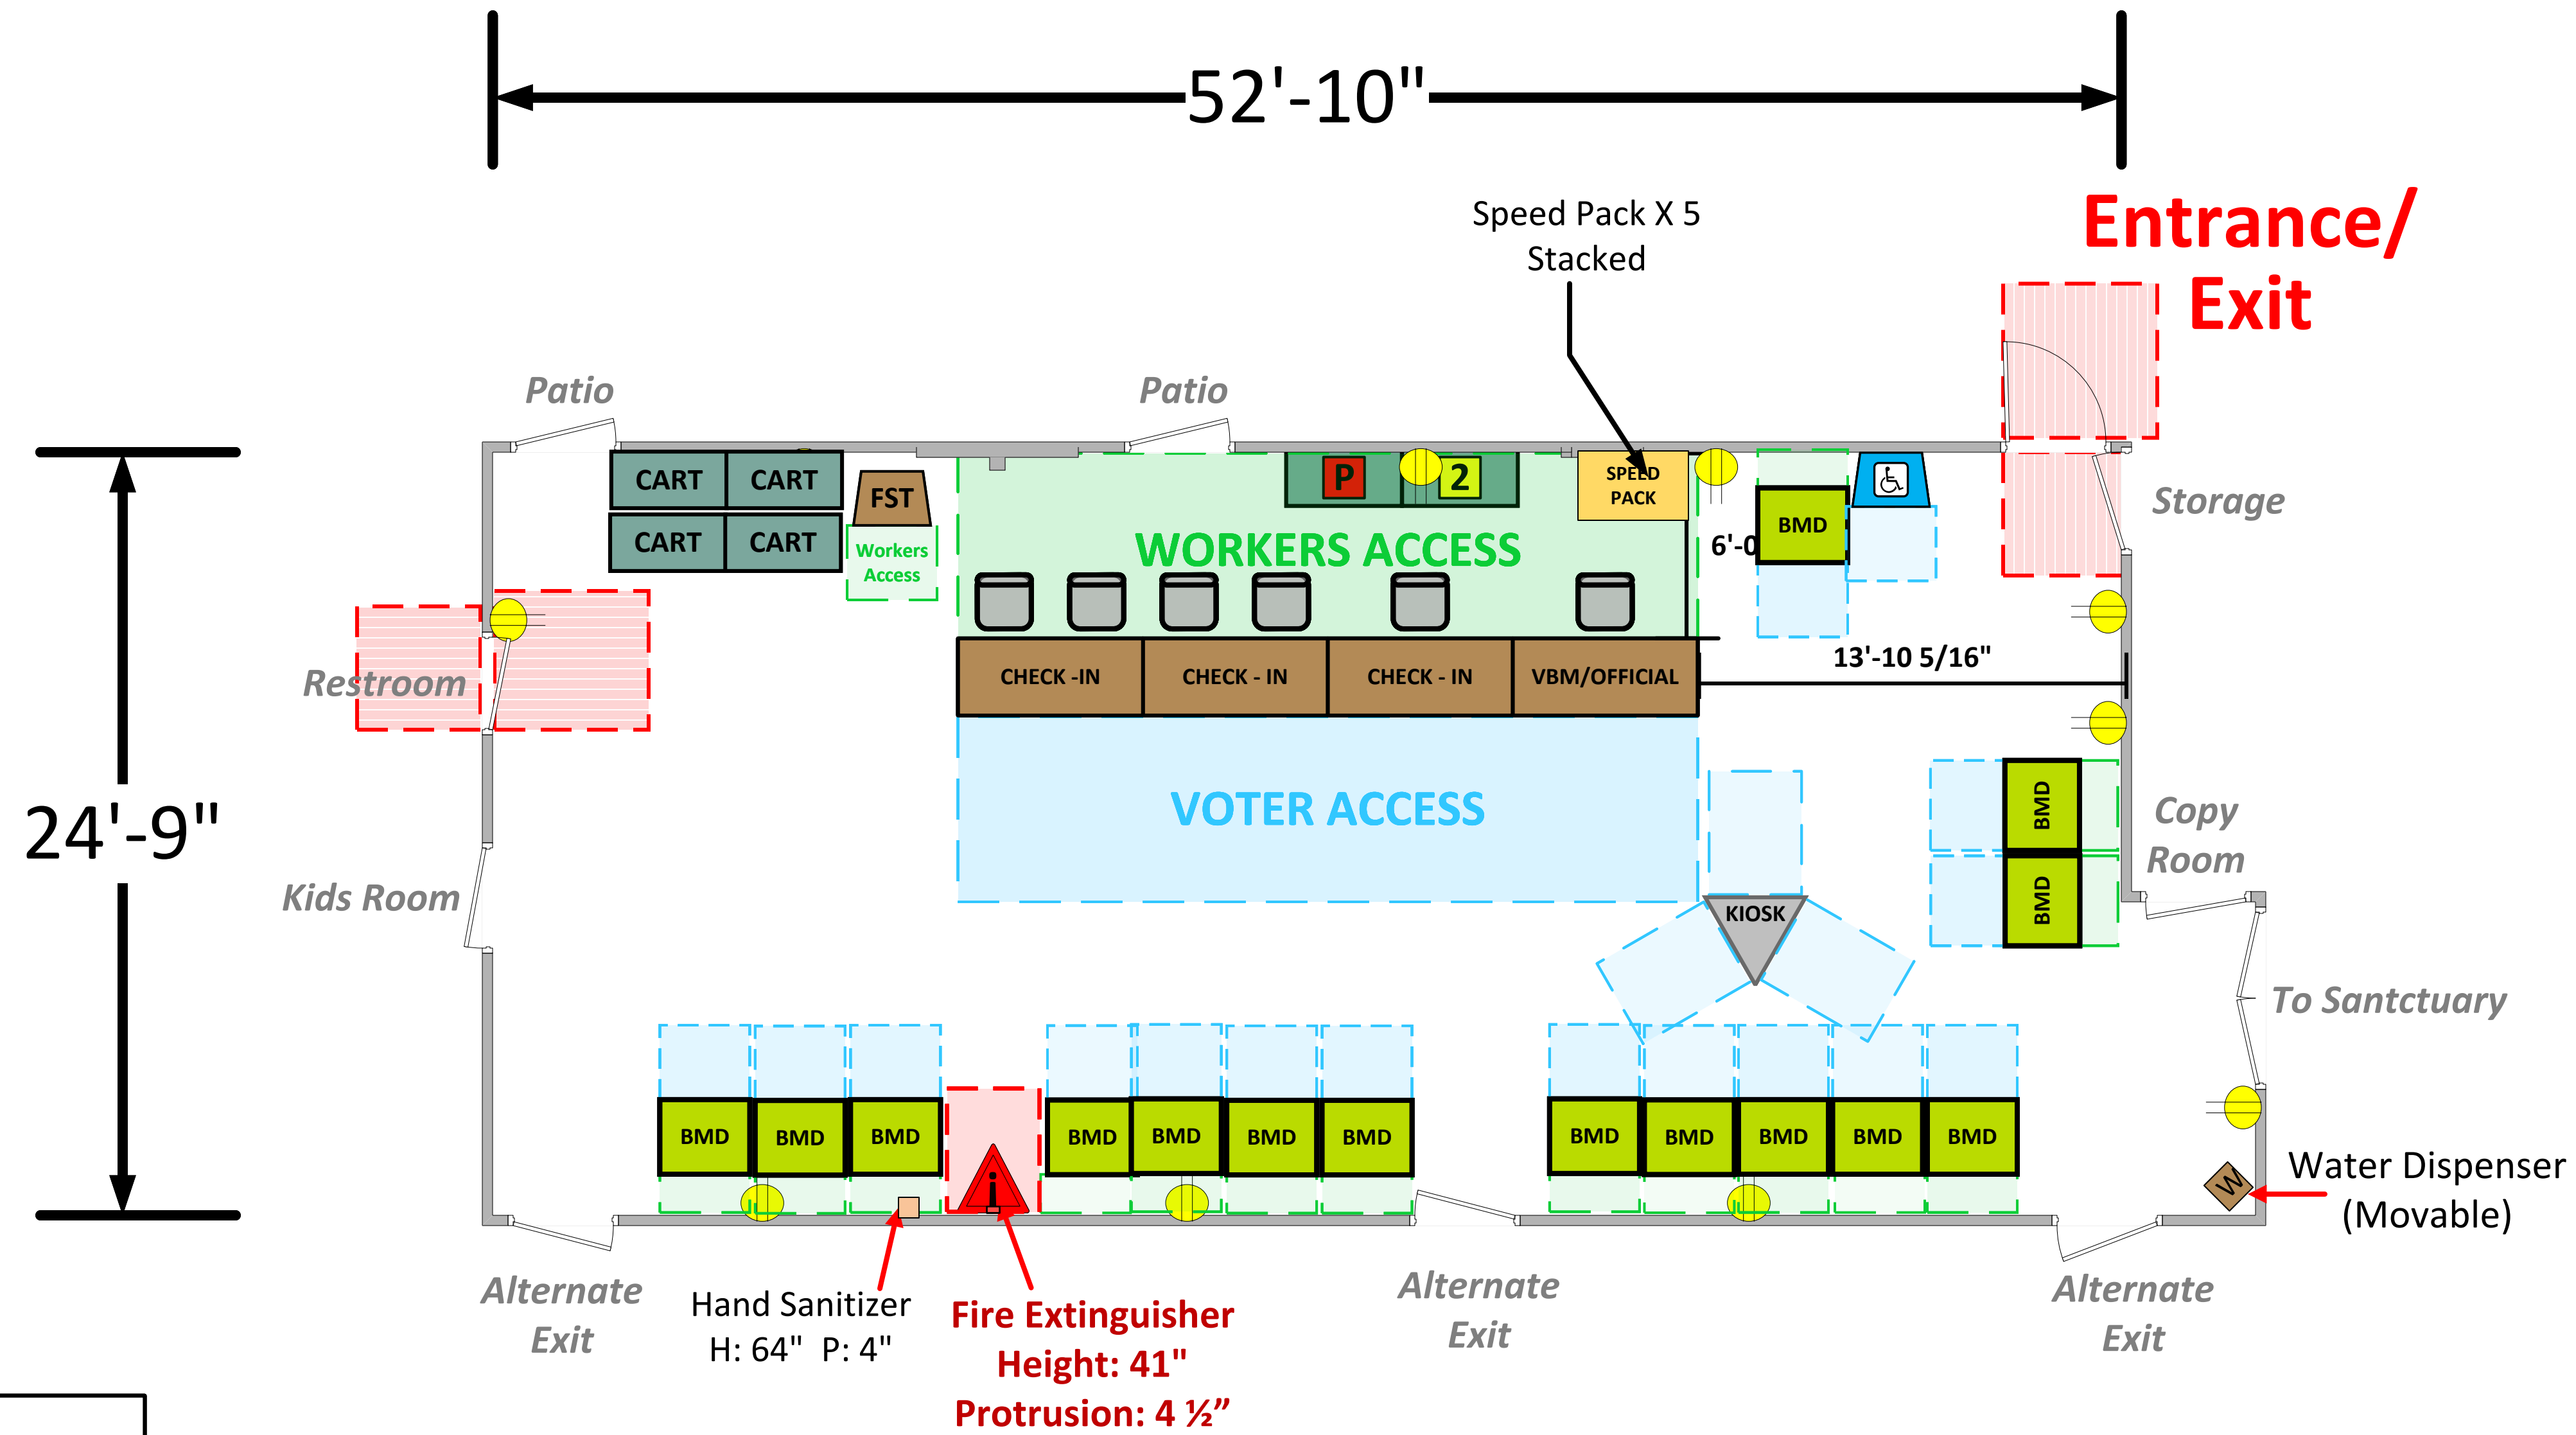

Fellowship Hall

(1,348 Usable Sq. Ft.)

LEGEND

Room Size	Dimension: 52'10" x 24'9"	Sq. Ft: 1,307'
Number of BMDs	15	
POWER OUTLET		
PROTRUDING OBJECT		
Do Not Block Area		

TITLE

VCID 8712
First Baptist Church of Paramount

Equipment By: Ryan Rivas	Date: 03/27/26
Skeleton Drawn By: David Chaparro	Date: 03/23/26
Scale: 1\4" inches = 1' Ft.	

Each chair at a CHECK-IN station equals one ePollbook