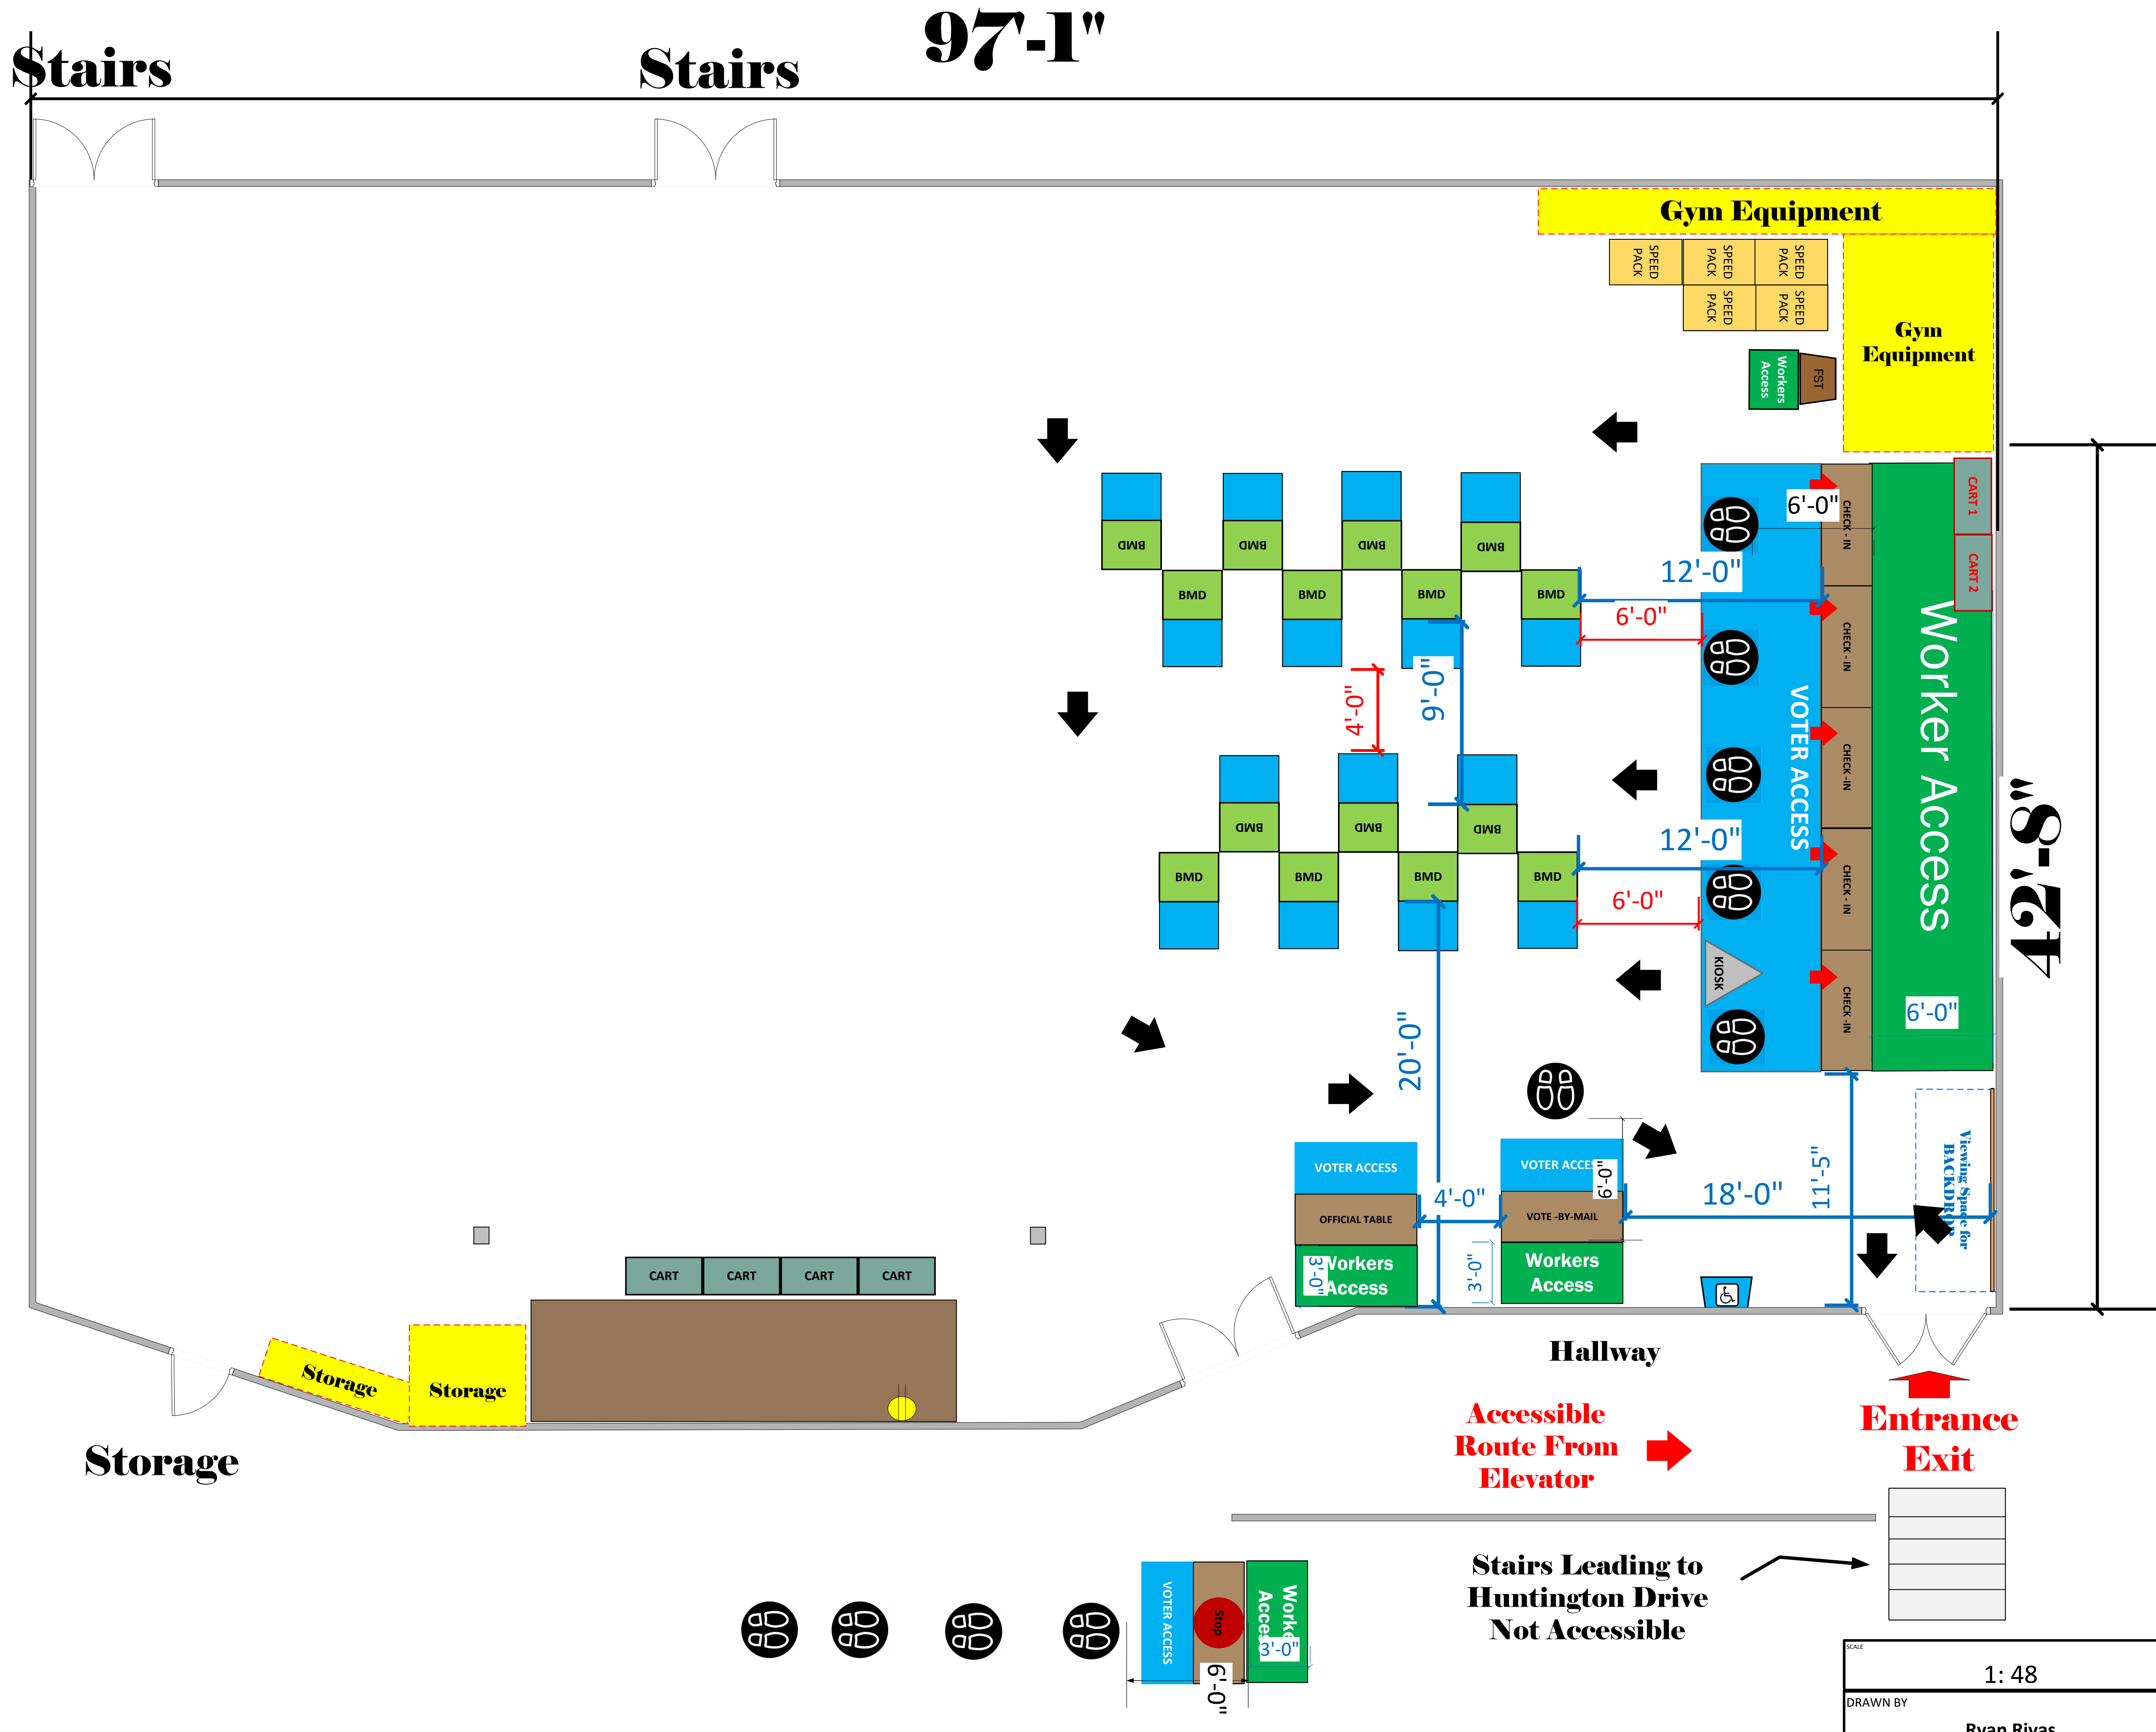

Gymnasium (4,142 Sq Ft)

LEGEND

Room Size	Dimension: 97' x 42'	Sq. Ft: 4142
EPB	Primary:	Secondary:
BMD	Total: 15	Actual: 15
Circuits	Total:	Usable:
Floor Decals		
BALLOT MARKING DEVICE		
CHECK IN TABLE		
BMD CART		
BACKDROP		
KIOSK		
POWER OUTLET		
PROTRUDING OBJECT		
ROUTER		
POWER CORDS		

TITLE
**Barrio Action Youth & Family
Center VC ID # 8746**

SCALE: 1:48
DRAWN BY: Ryan Rivas