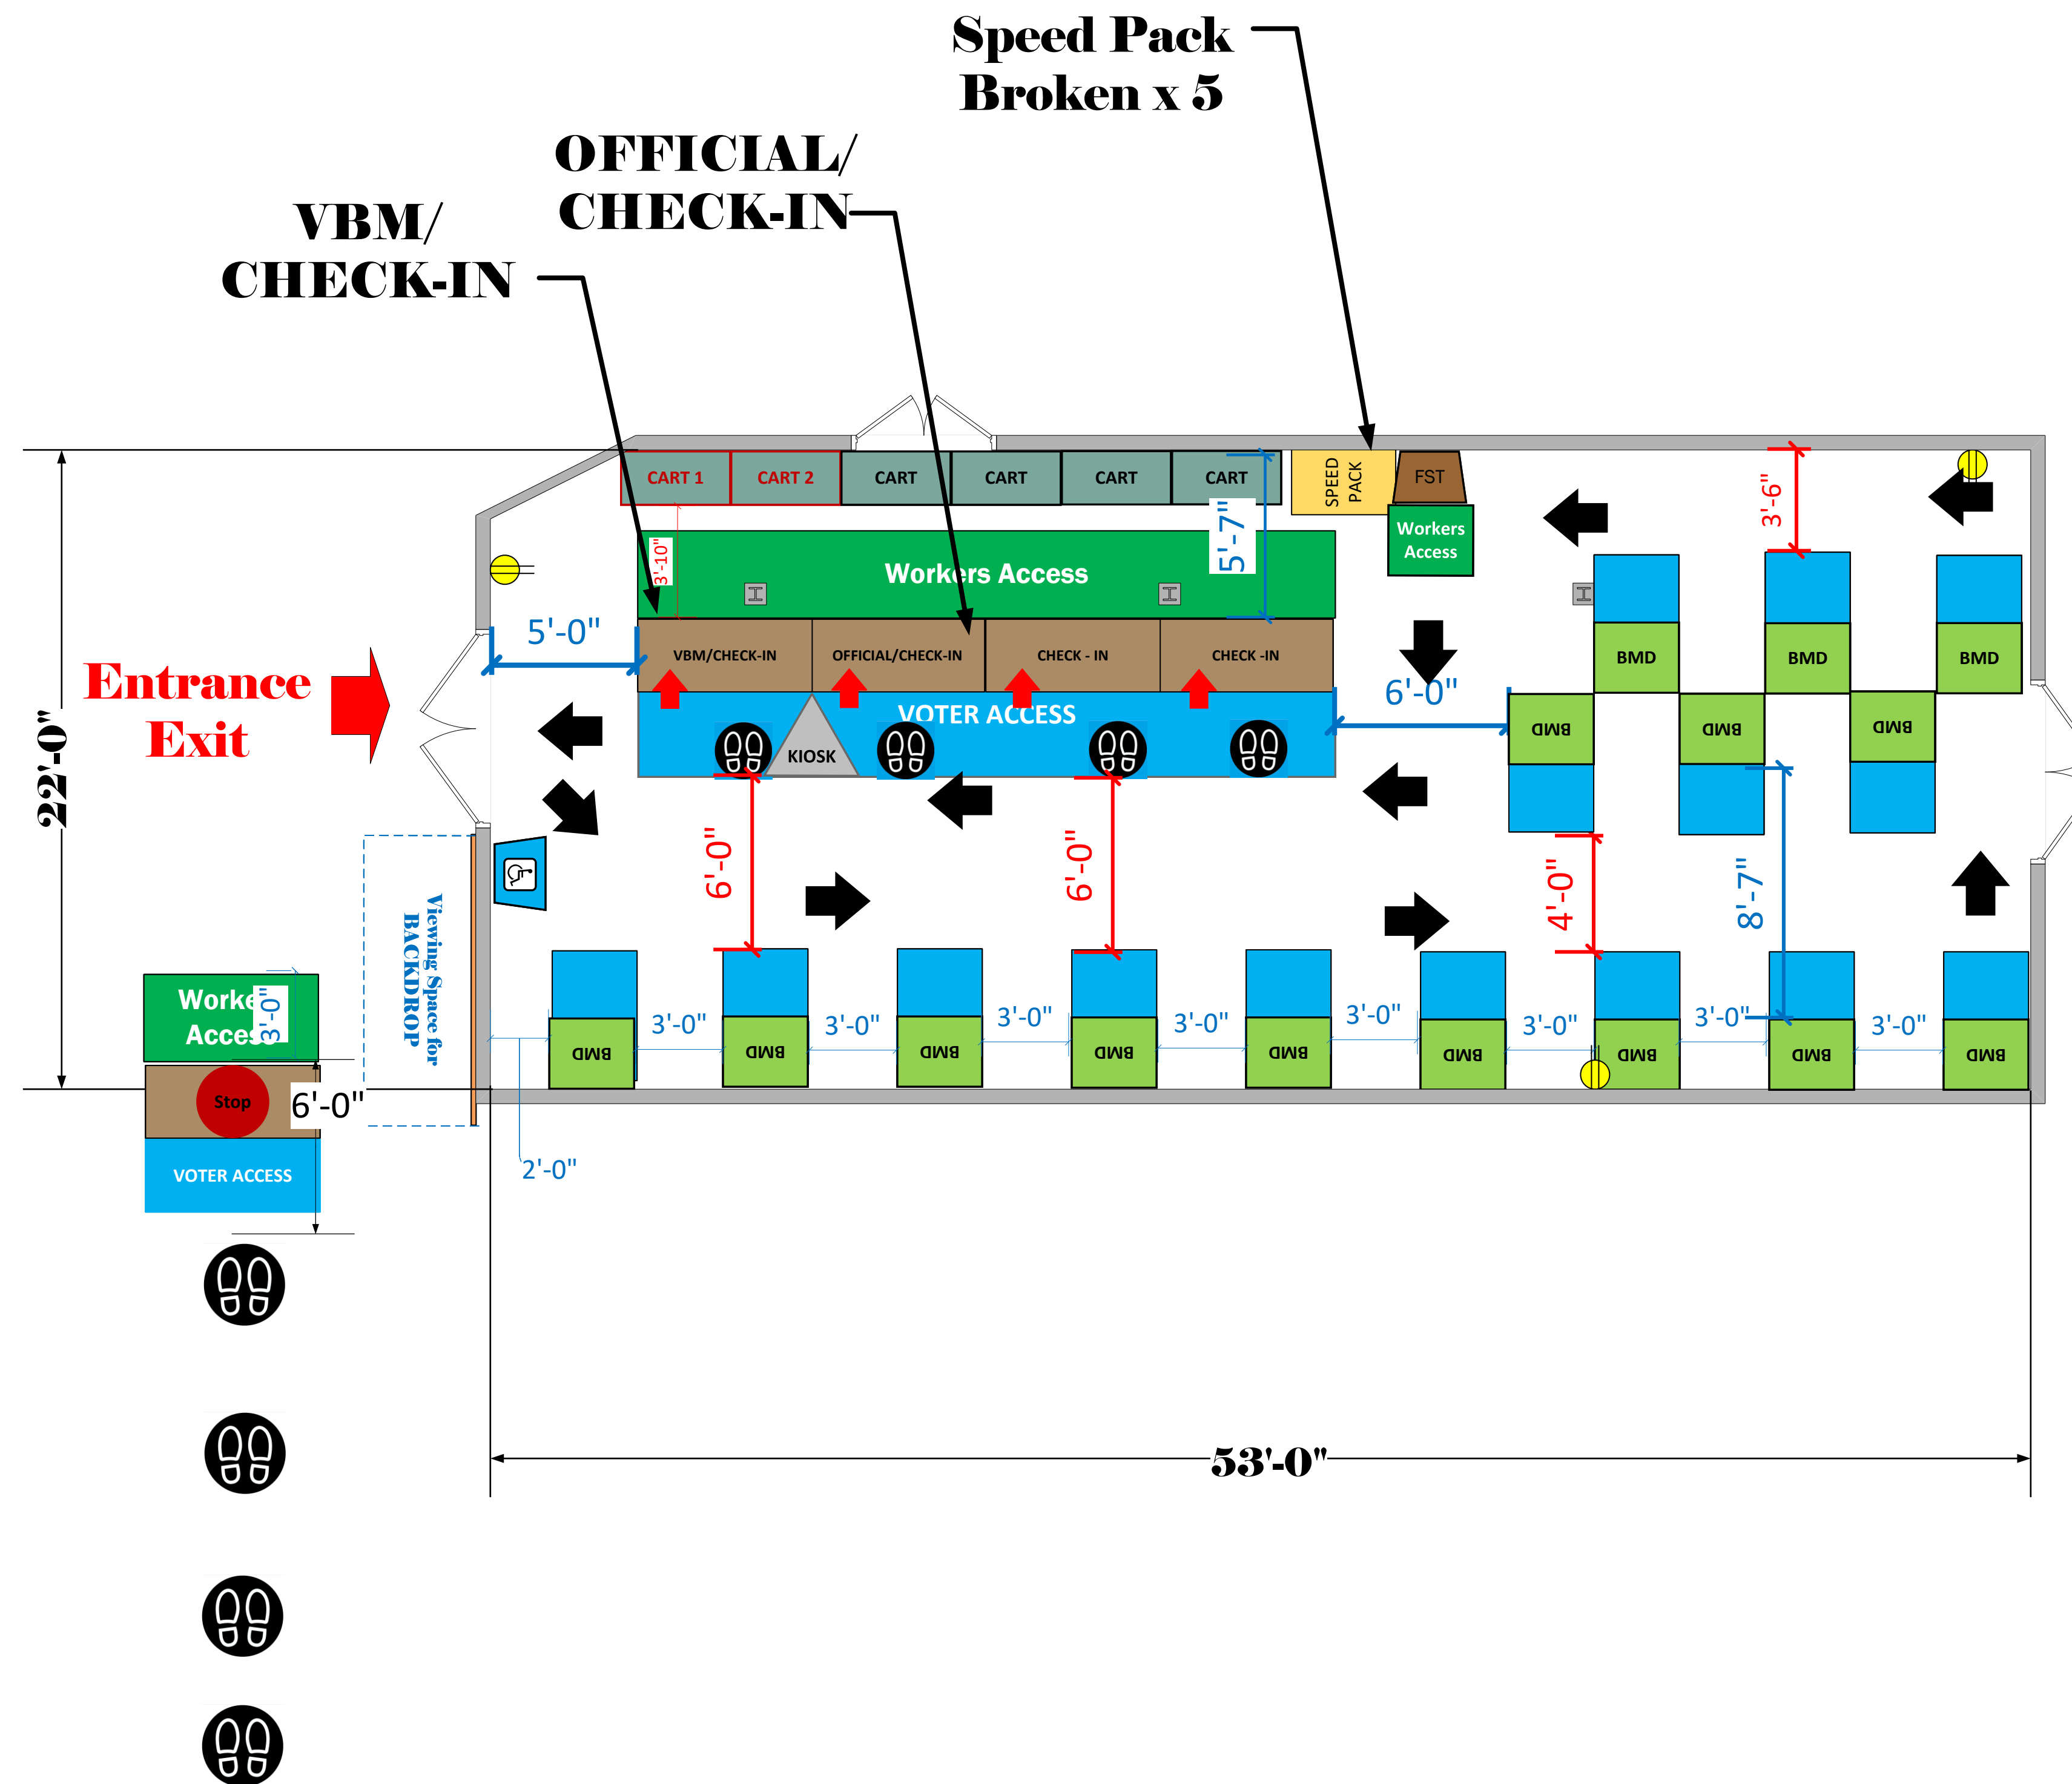

Reception Room 1166 Sq. Ft

LEGEND

Room Size	Dimension: 22' x 53'	Sq. Ft: 1166
EPB	Primary:	Secondary:
BMD	Total: 15	Actual: 15
Circuits	Total:	Usable:
Floor Decals		
BALLOT MARKING DEVICE		
CHECK IN TABLE		
BMD CART		
BACKDROP		
KIOSK		
POWER OUTLET		
PROTRUDING OBJECT		
ROUTER		
POWER CORDS		

TITLE
Stricklin Snively Mortuary
VC ID # 8834

SCALE
1:48
DRAWN BY
Ryan Rivas