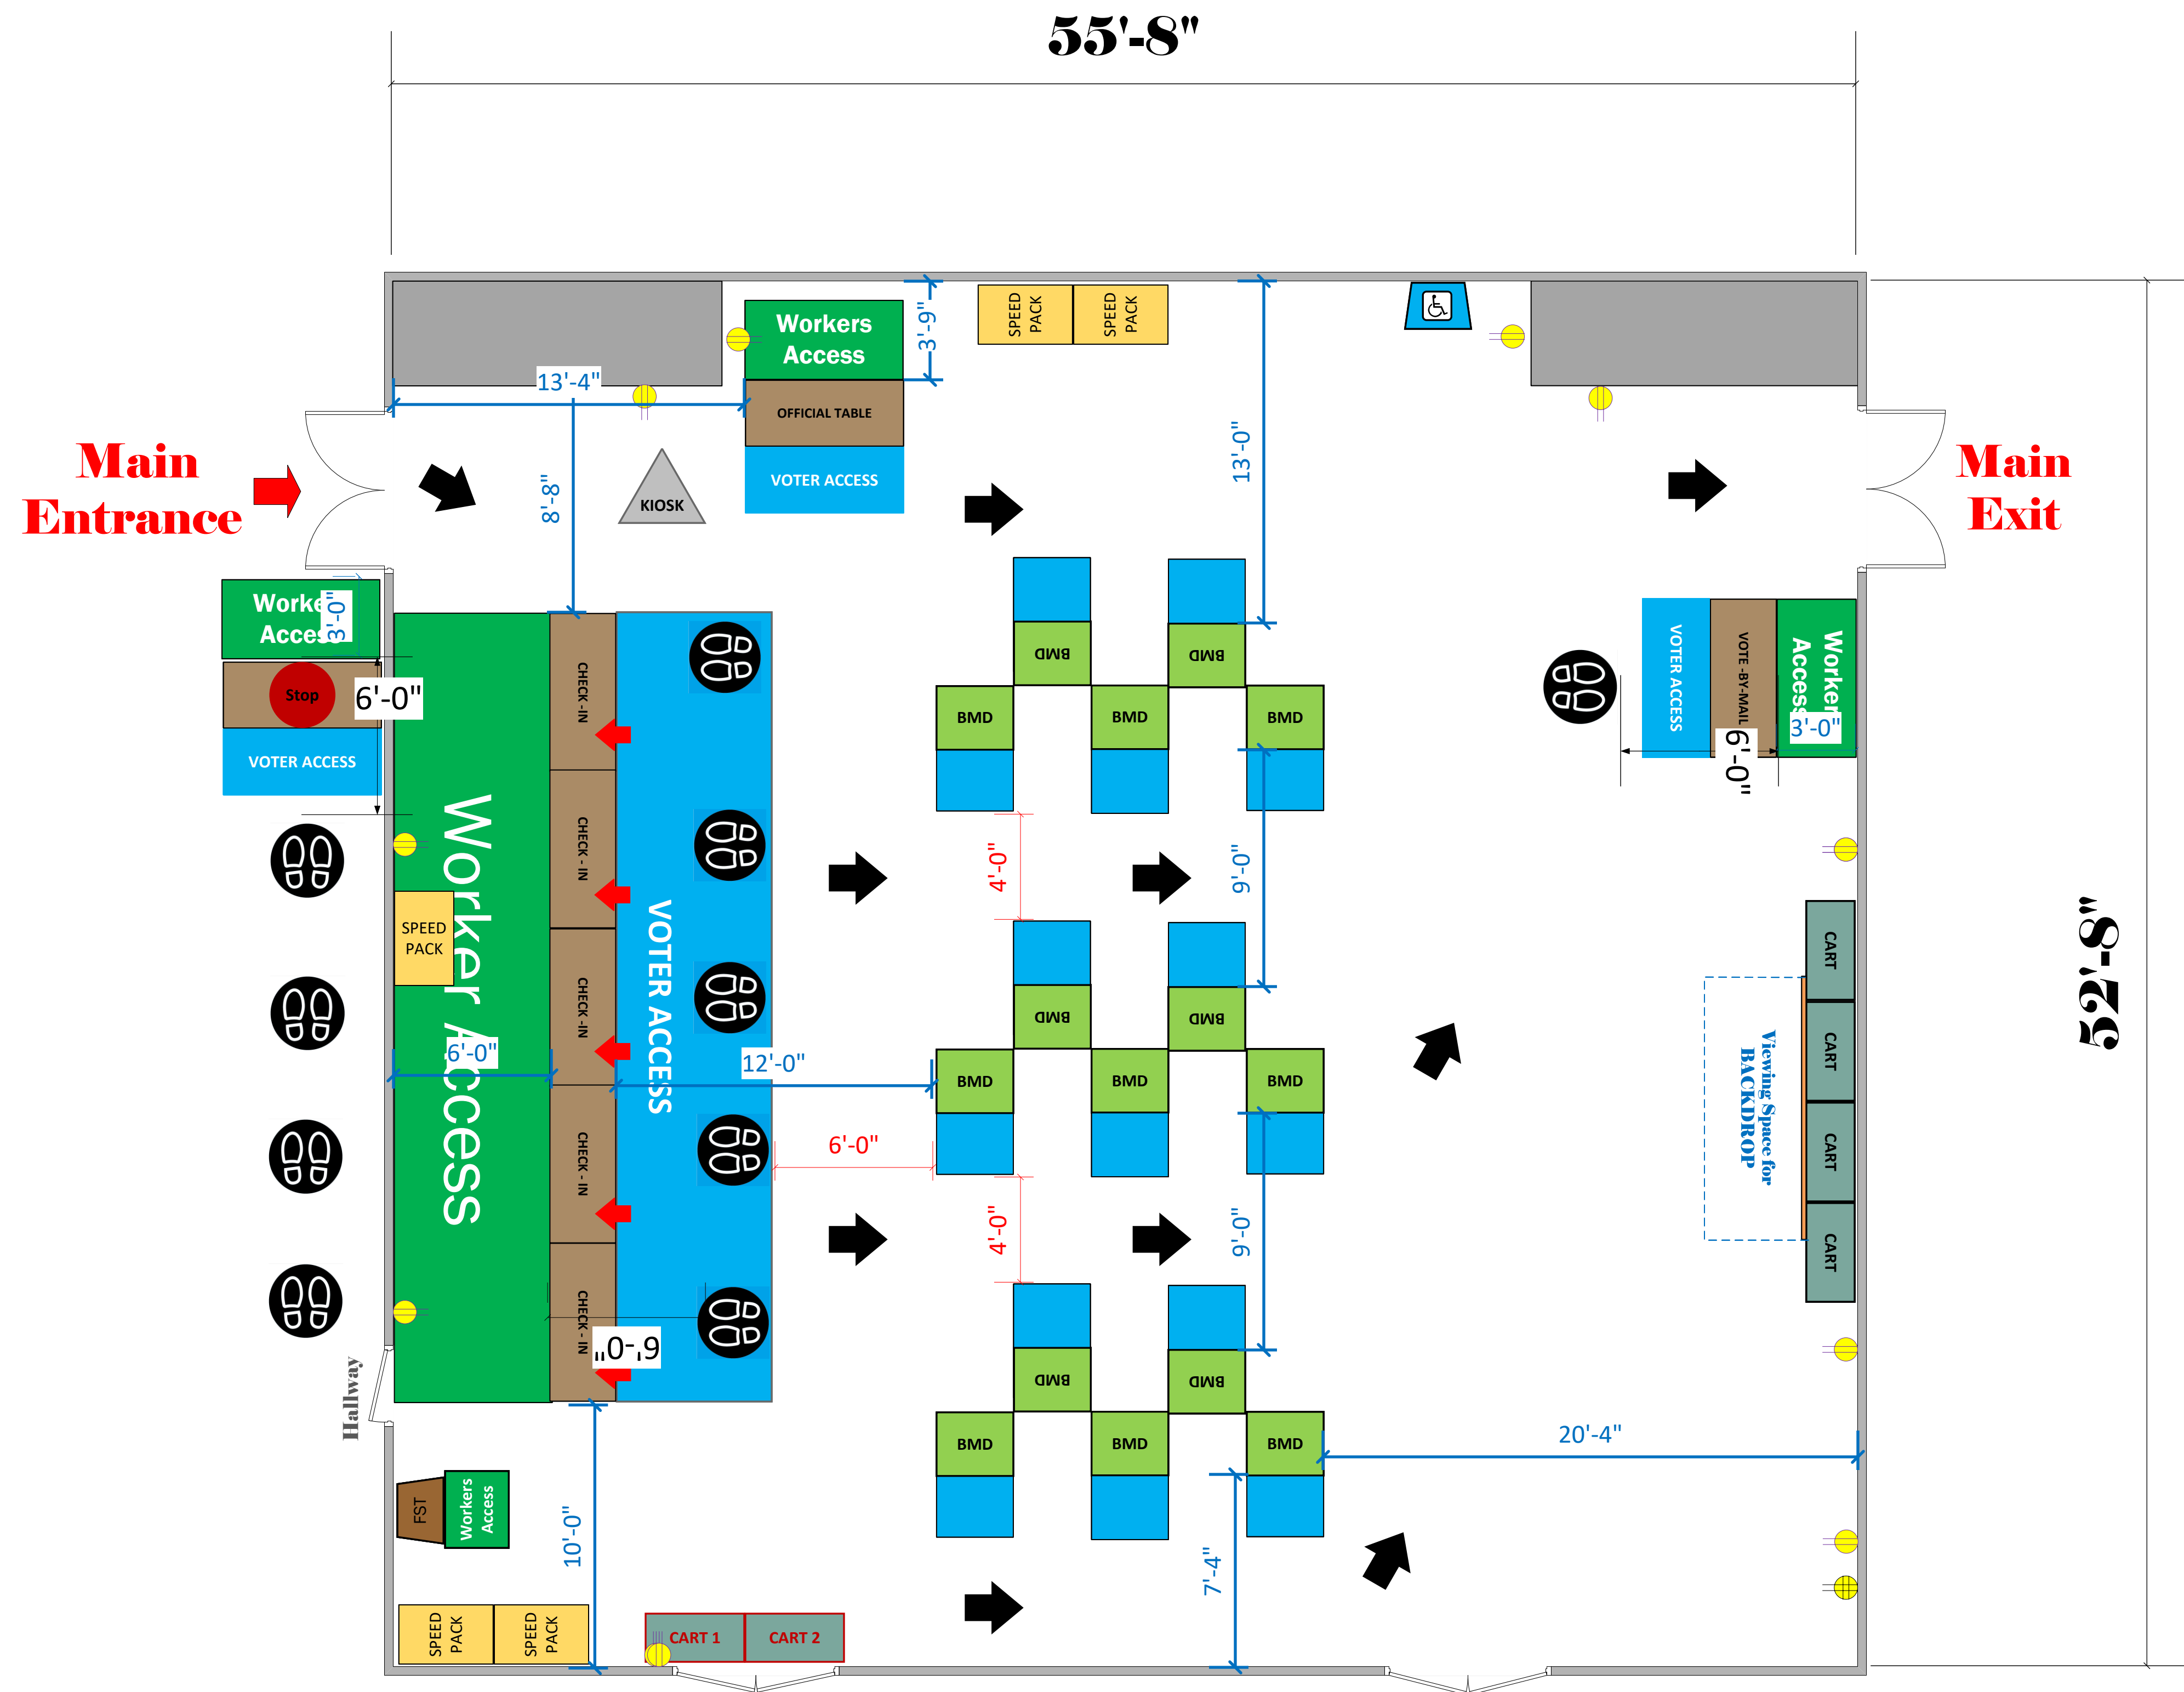

Fiesta Hall

(2,704 Sq. Ft.)

LEGEND

Room Size	Dimension: 55' x 52'	Sq. Ft.: 2,704'
EPB	Primary:	Secondary:
BMD	Total: 15	Actual:
Circuits	Total:	Usable:
Floor Decals		
BALLOT MARKING DEVICE		
CHECK IN TABLE		
BMD CART		
BACKDROP		
KIOSK		
POWER OUTLET		
PROTRUDING OBJECT		
ROUTER		
POWER CORDS		

Plummer Park
VC ID# 9057

SCALE	1: 48
DRAWN BY	David Chaparro