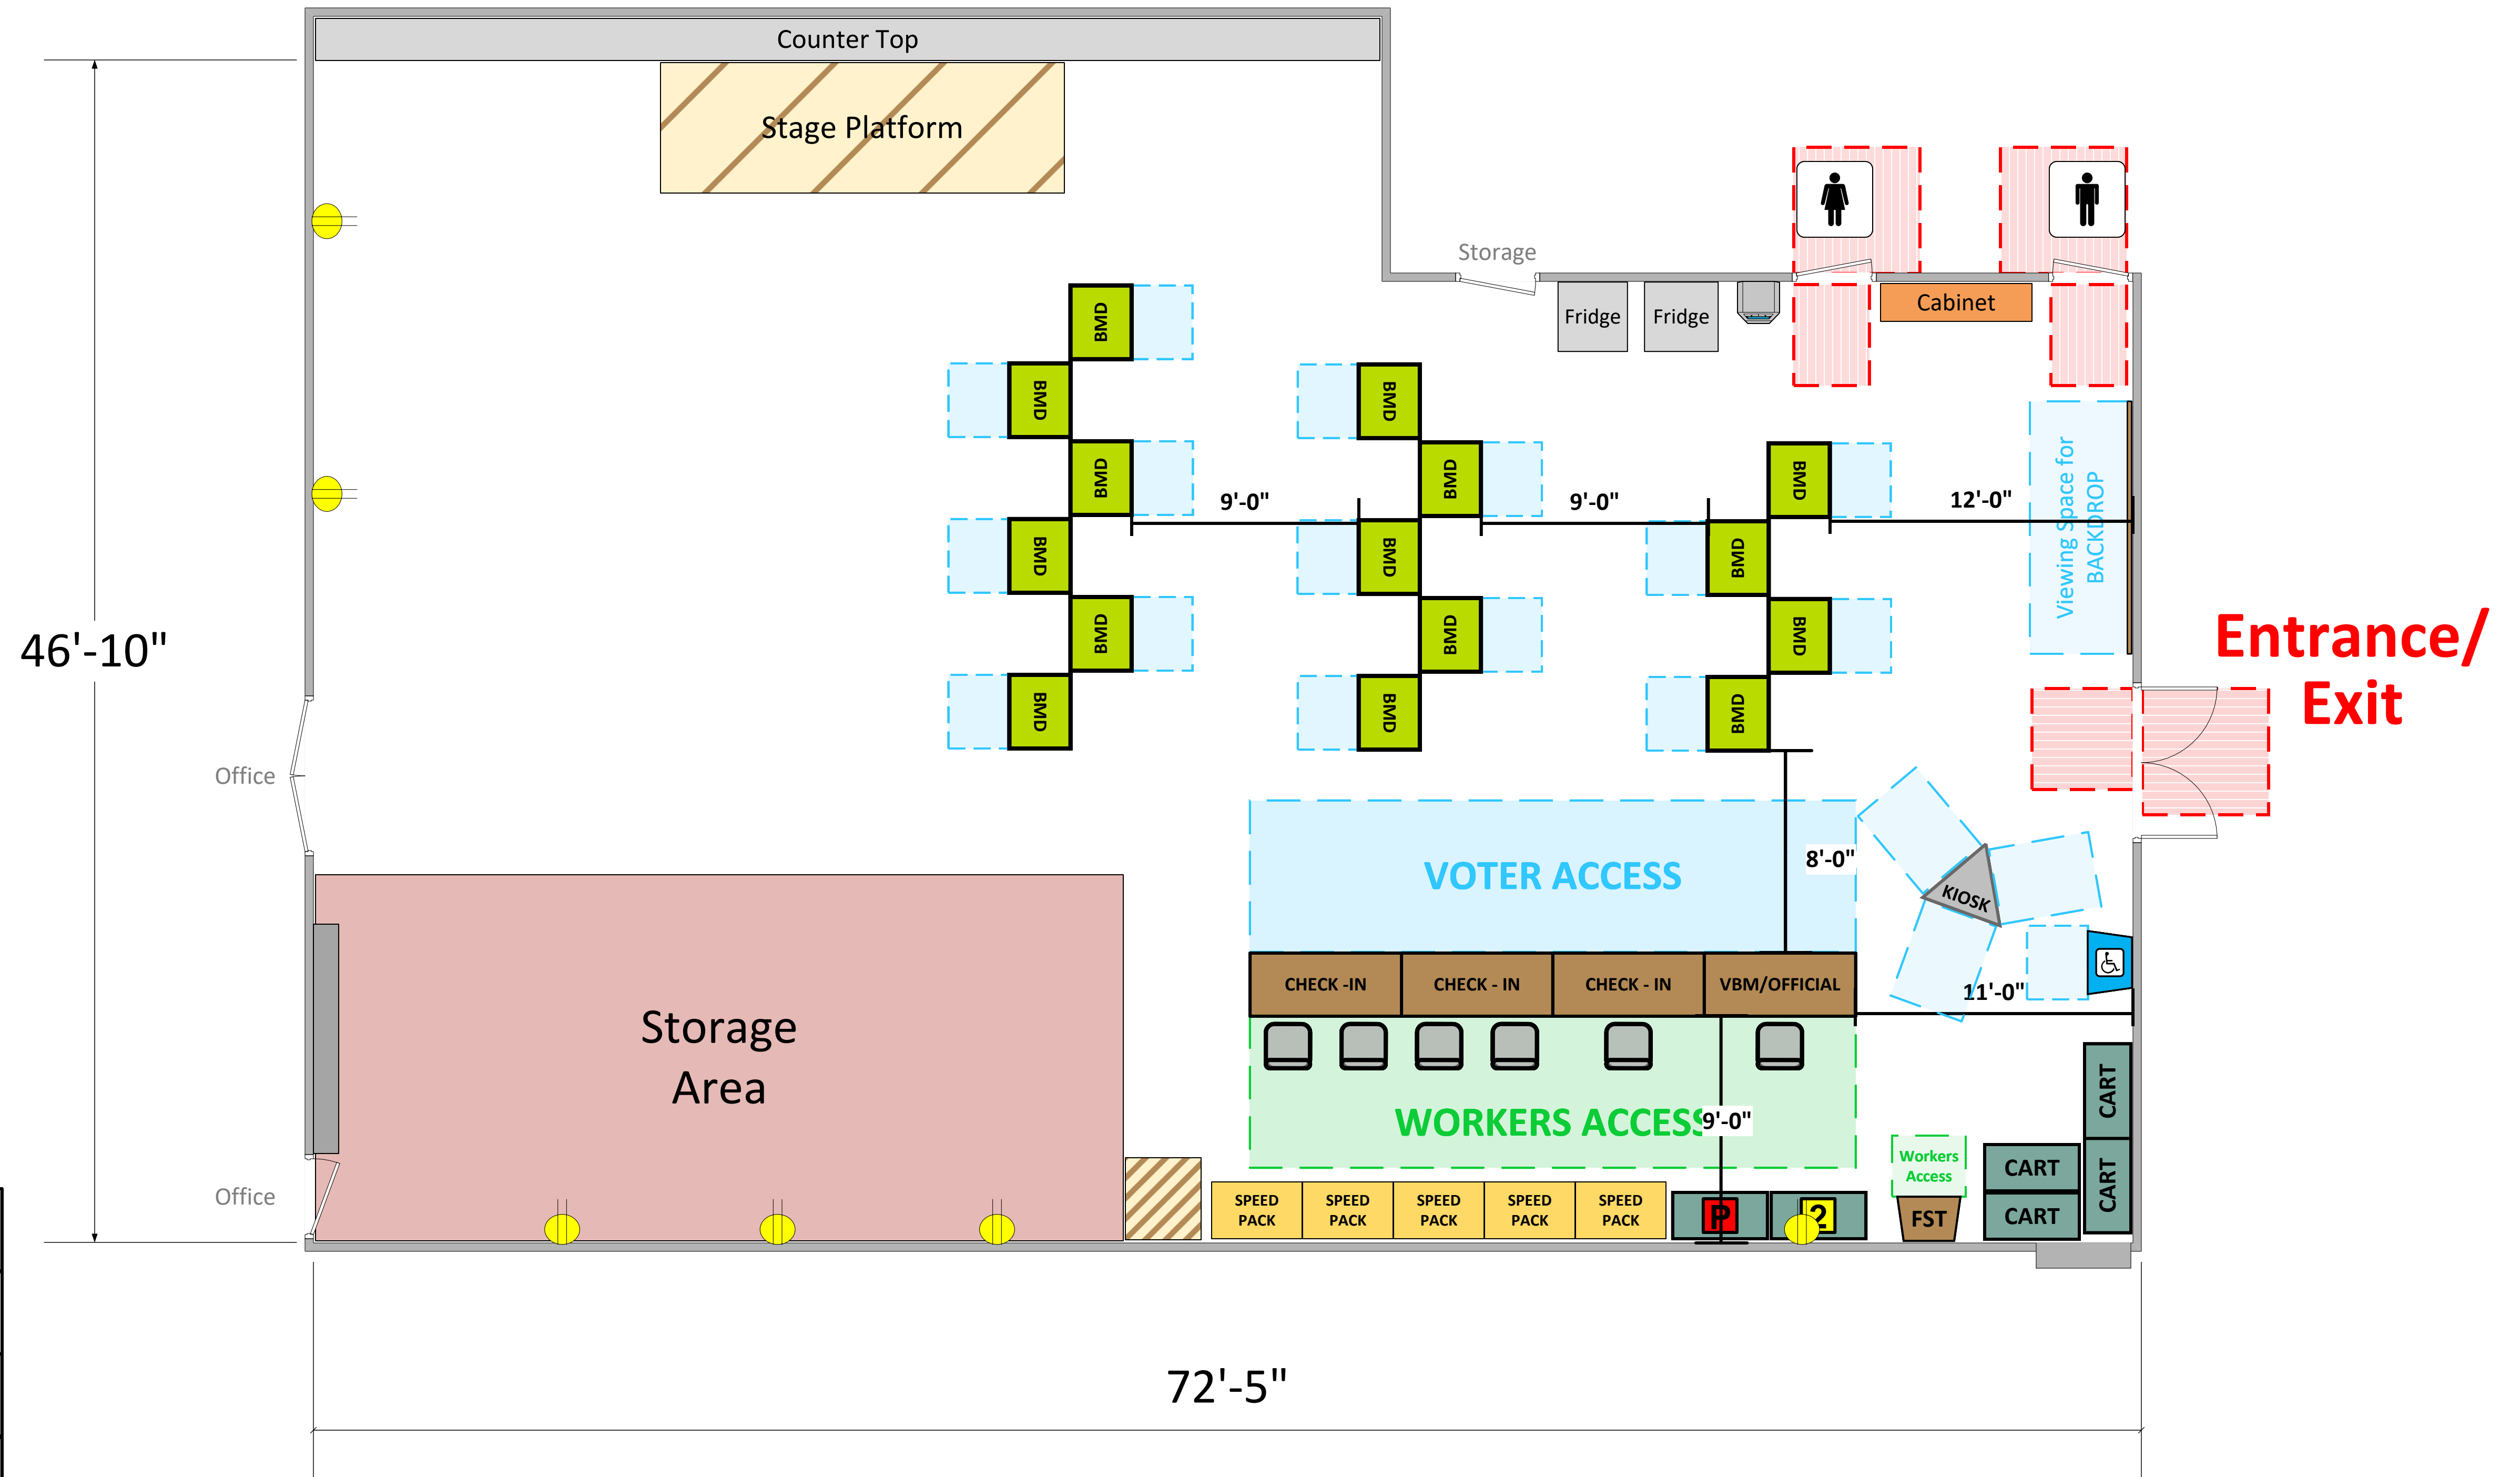

Community Room (2,650 Usable Sq. Ft.)

LEGEND

Room Size	Dimension: 72' x 48'7"	Sq. Ft: 2,650'
Number of BMDs		
POWER OUTLET		
PROTRUDING OBJECT		
Do Not Block Area		

TITLE

VCID 9082
Living Faith Cathedral

Each chair at a CHECK-IN station equals one ePollbook

Equipment By: David Chaparro	Date: 01/15/24
Skeleton Drawn By: David Chaparro	Date: 10/29/23
Scale: 1/4" inches = 1' Ft.	