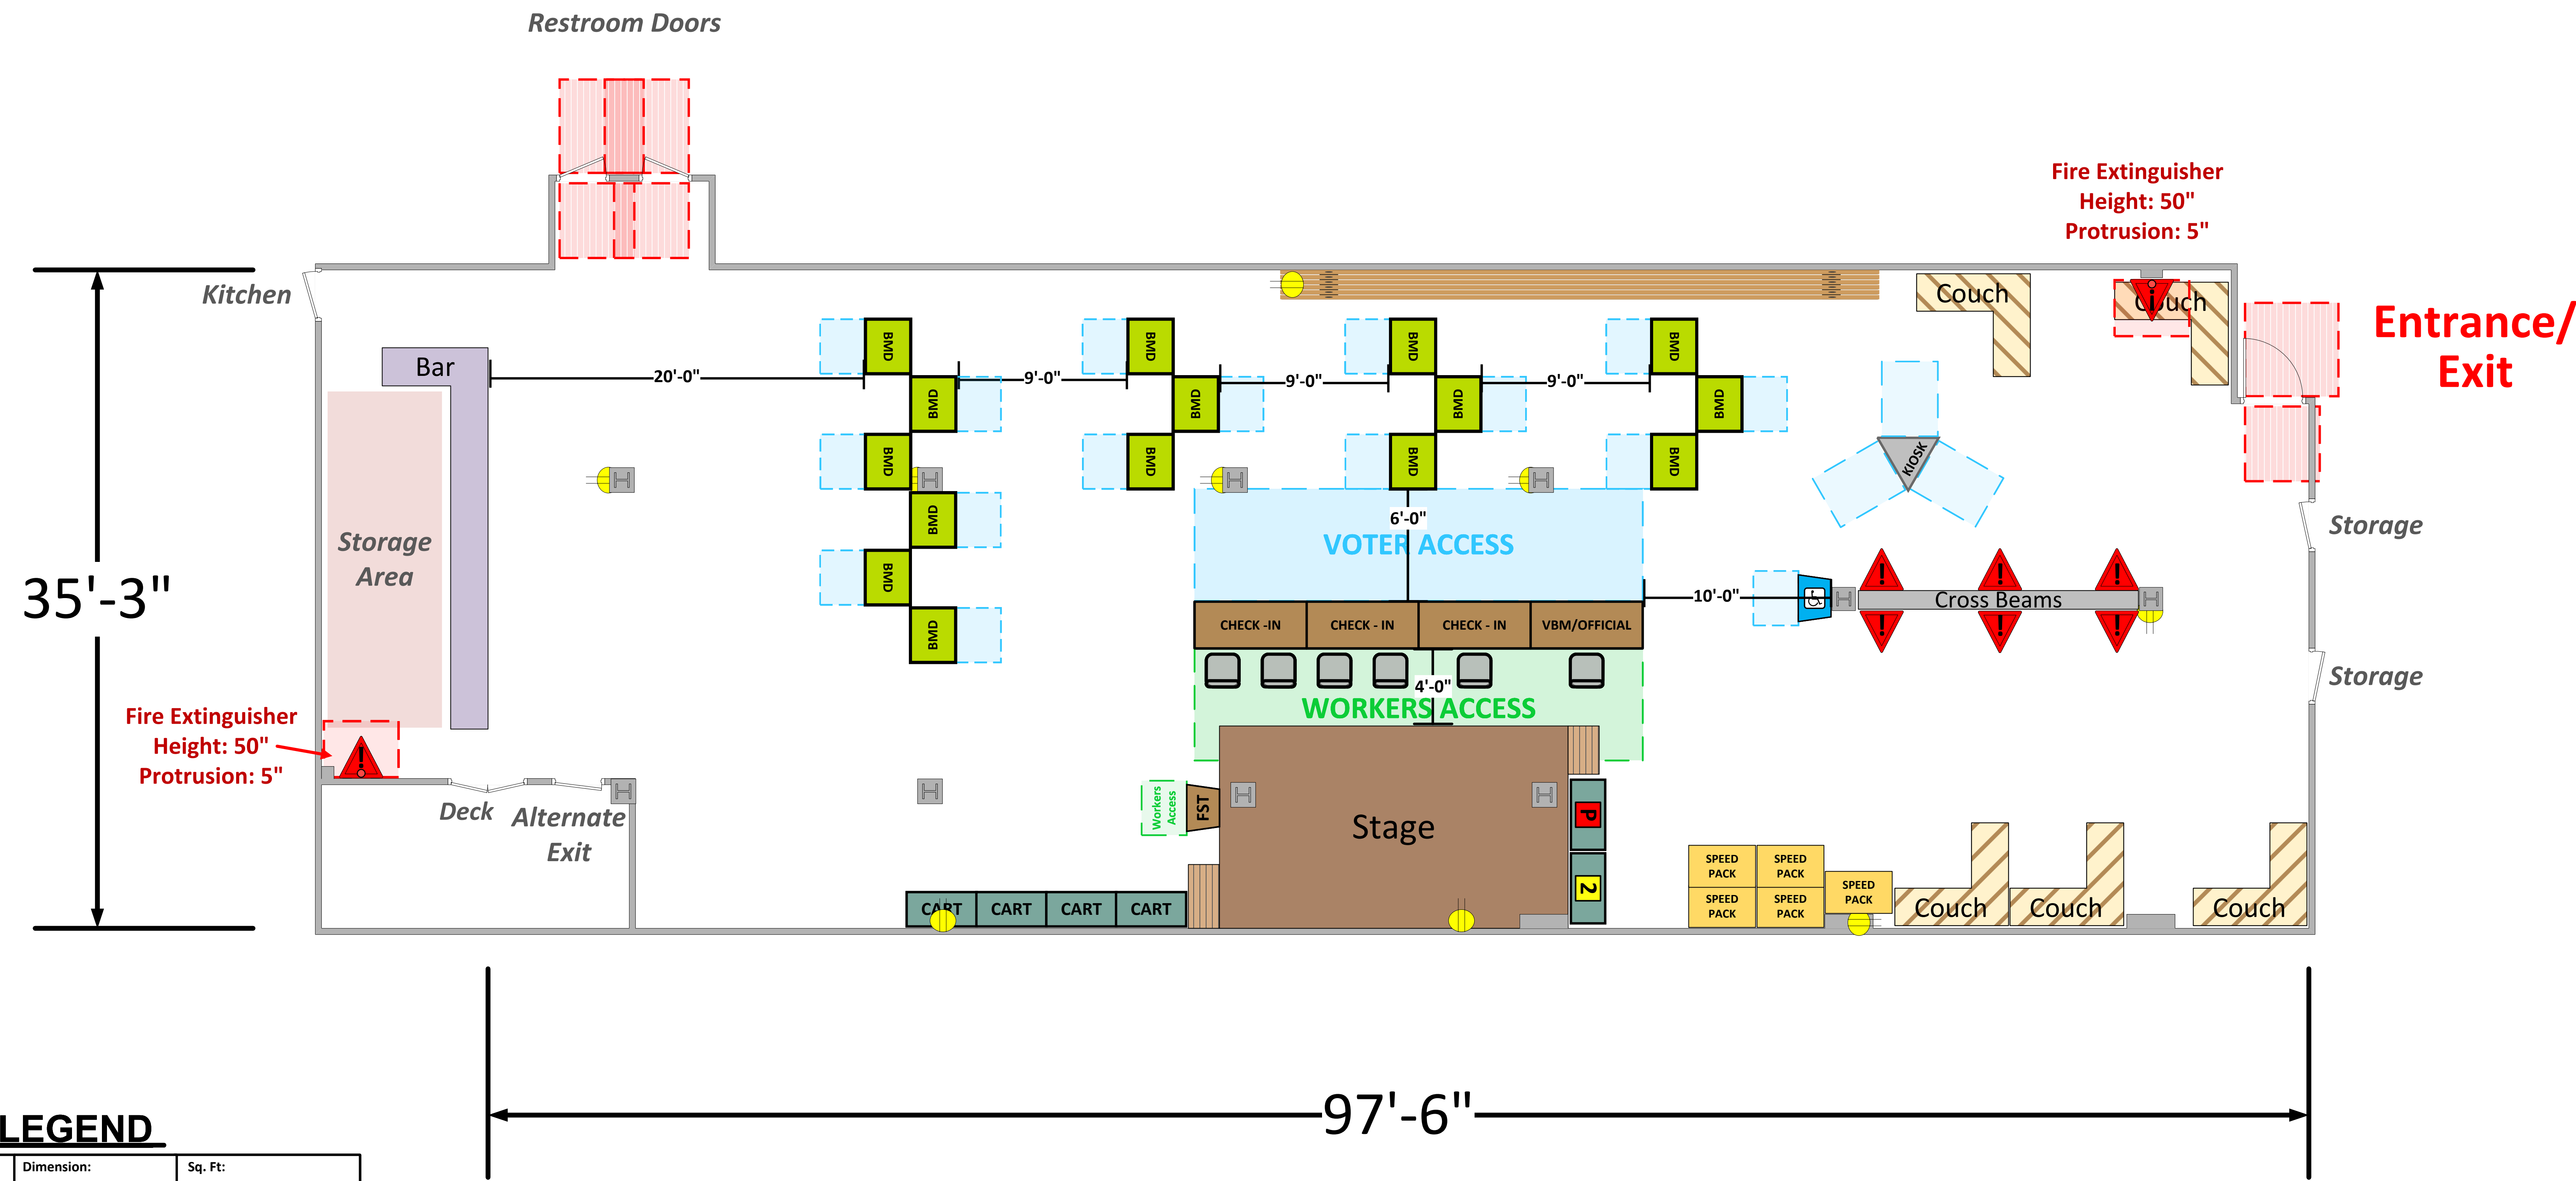

Assembly Hall

(3,015 Usable Sq. Ft.)

LEGEND

Room Size	Dimension:	Sq. Ft:
	97'6" x 35'3"	3,436'
Number of BMDs	15	
POWER OUTLET		
PROTRUDING OBJECT		
Do Not Block Area		

TITLE

VCID 9149
Hiram of Tyre Grand Lodge

Each chair at a CHECK-IN station equals one ePollbook

Equipment By:	Date:
Dustin Fuller	04/27/2026
Skeleton Drawn By:	Date:
David Chaparro	06/26/25
Scale:	
1\4" inches = 1' Ft.	