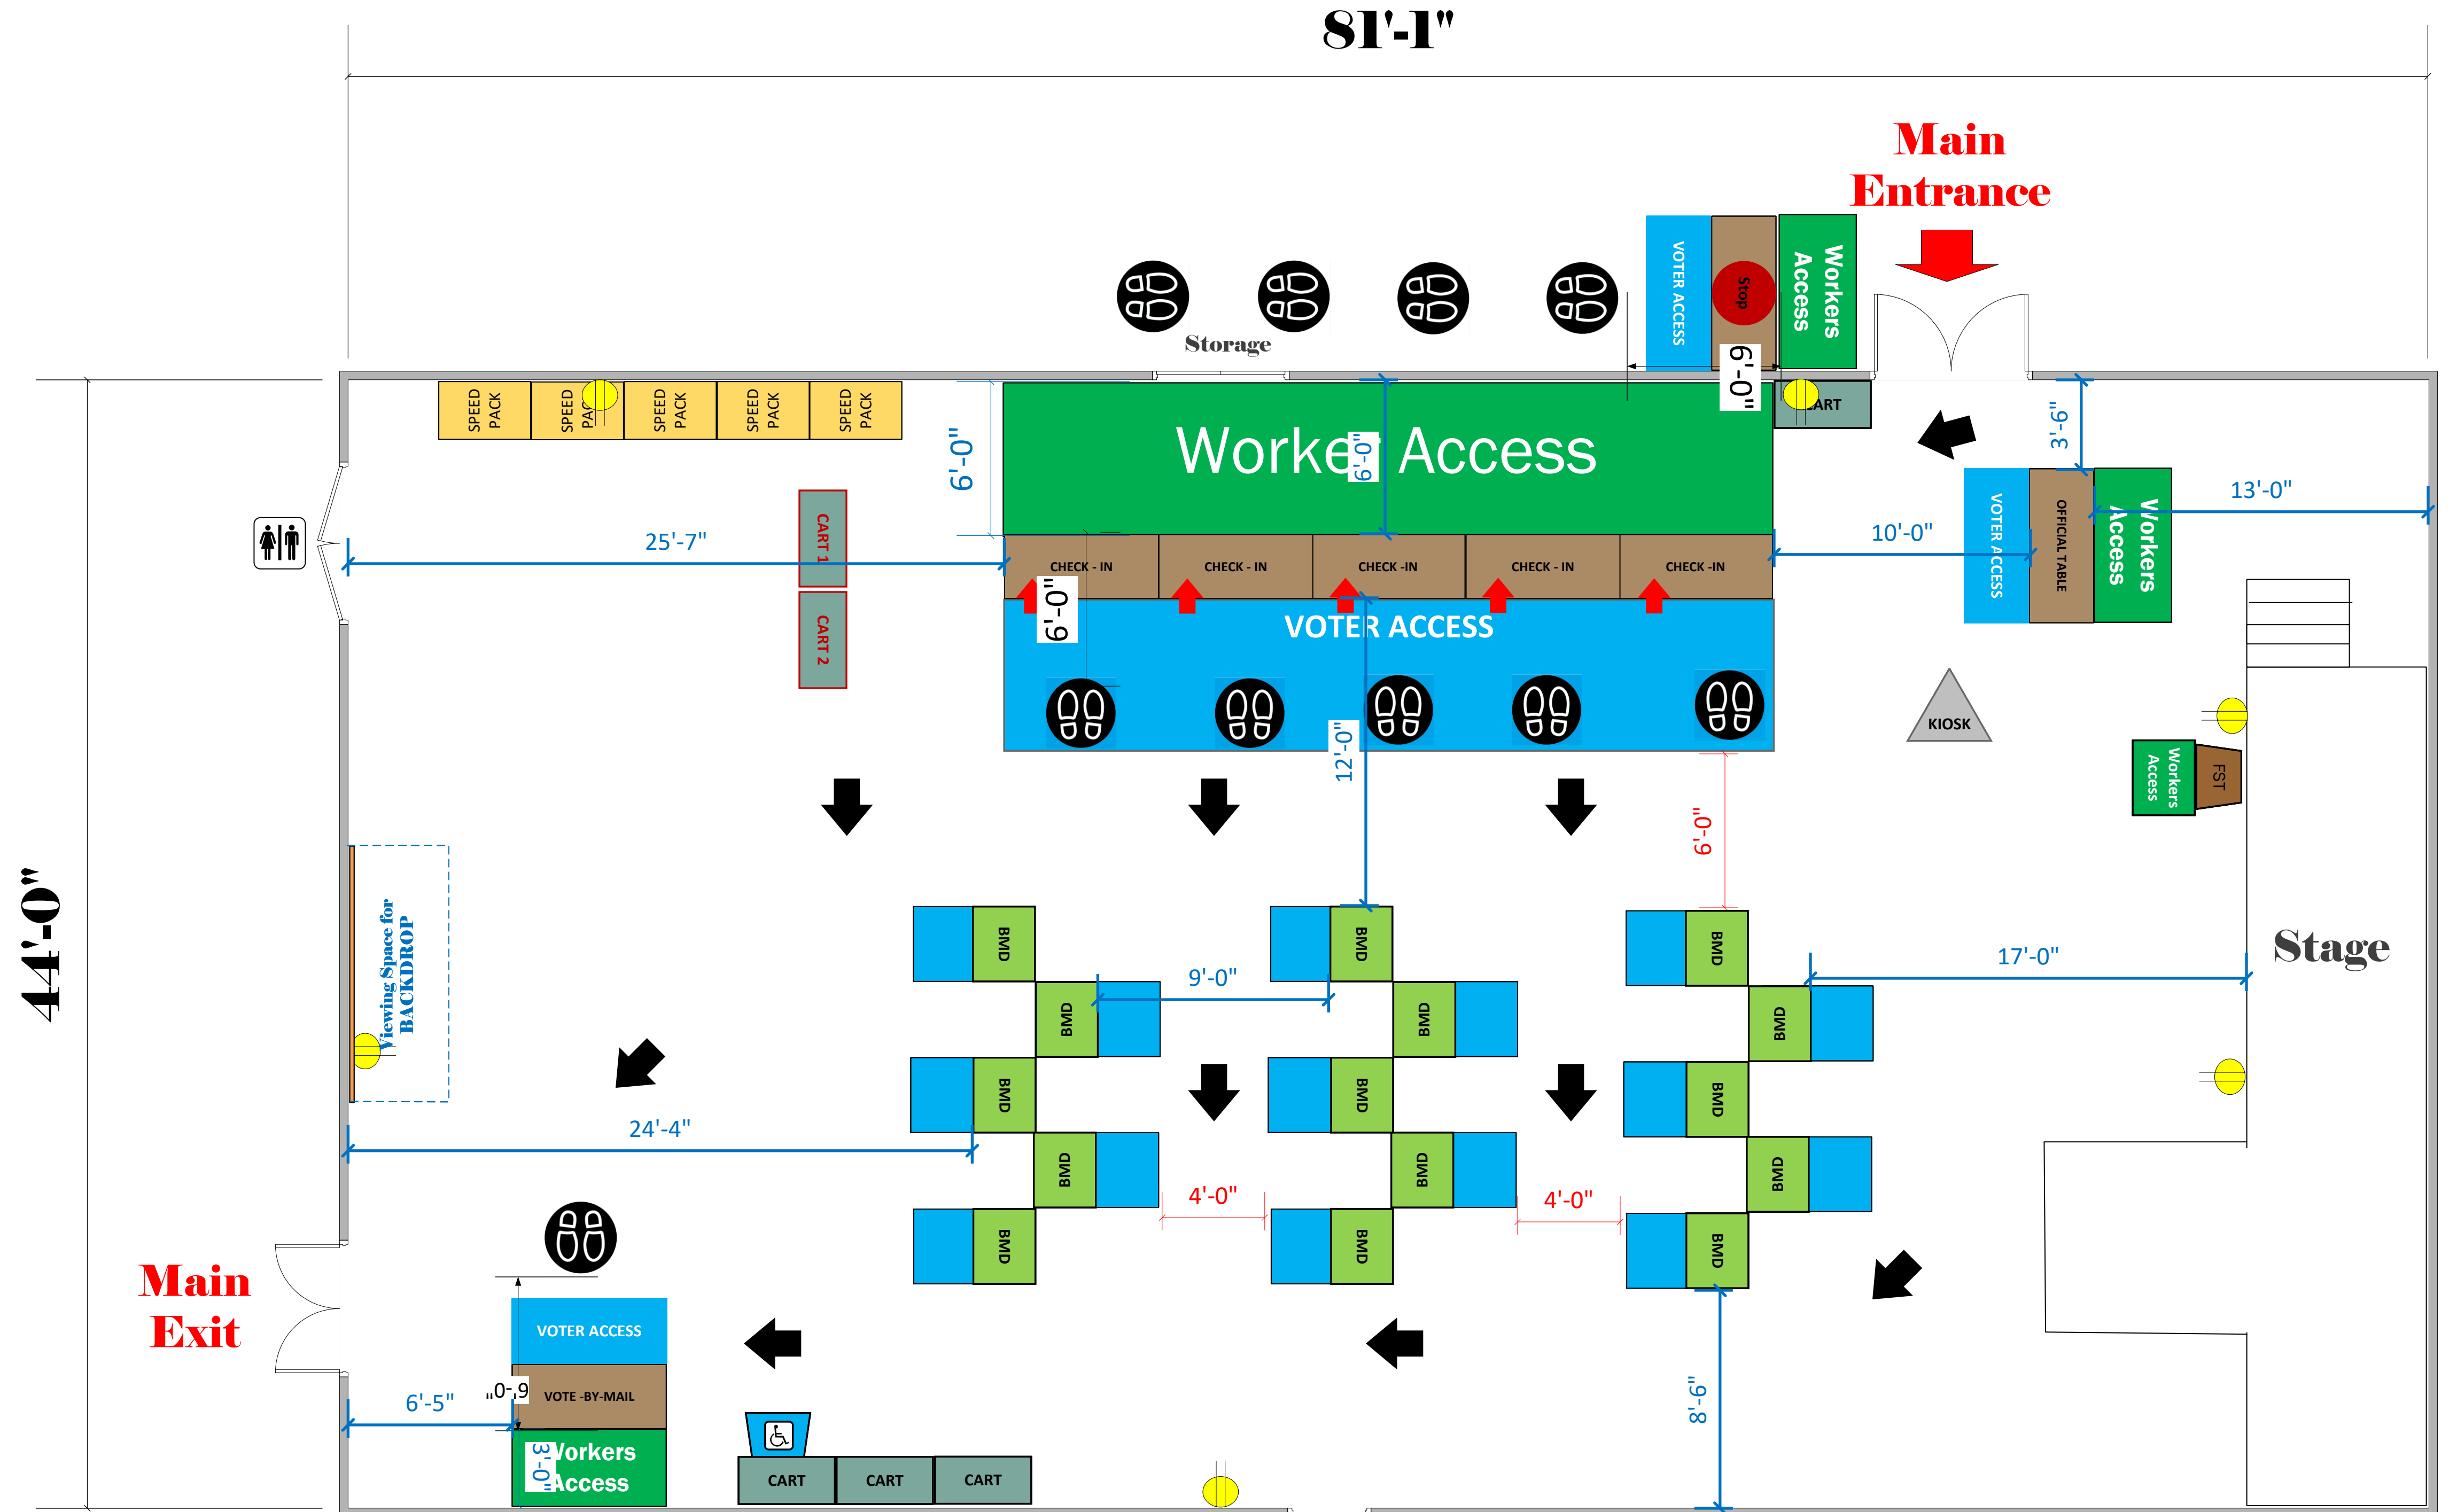

Dining Hall

(3,272 Usable Sq. Ft.)

N

LEGEND

Room Size	Dimension: 81' x 44'	Sq. Ft.: 3,564'
EPB	Primary:	Secondary:
BMD	Total: 15	Actual:
Circuits	Total:	Usable:
Floor Decals		
BALLOT MARKING DEVICE		
CHECK IN TABLE		
BMD CART		
BACKDROP		
KIOSK		
POWER OUTLET		
PROTRUDING OBJECT		
ROUTER		
POWER CORDS		

Elysian Masonic Lodge
VC ID# 9291

SCALE	1: 48
DRAWN BY	David Chaparro