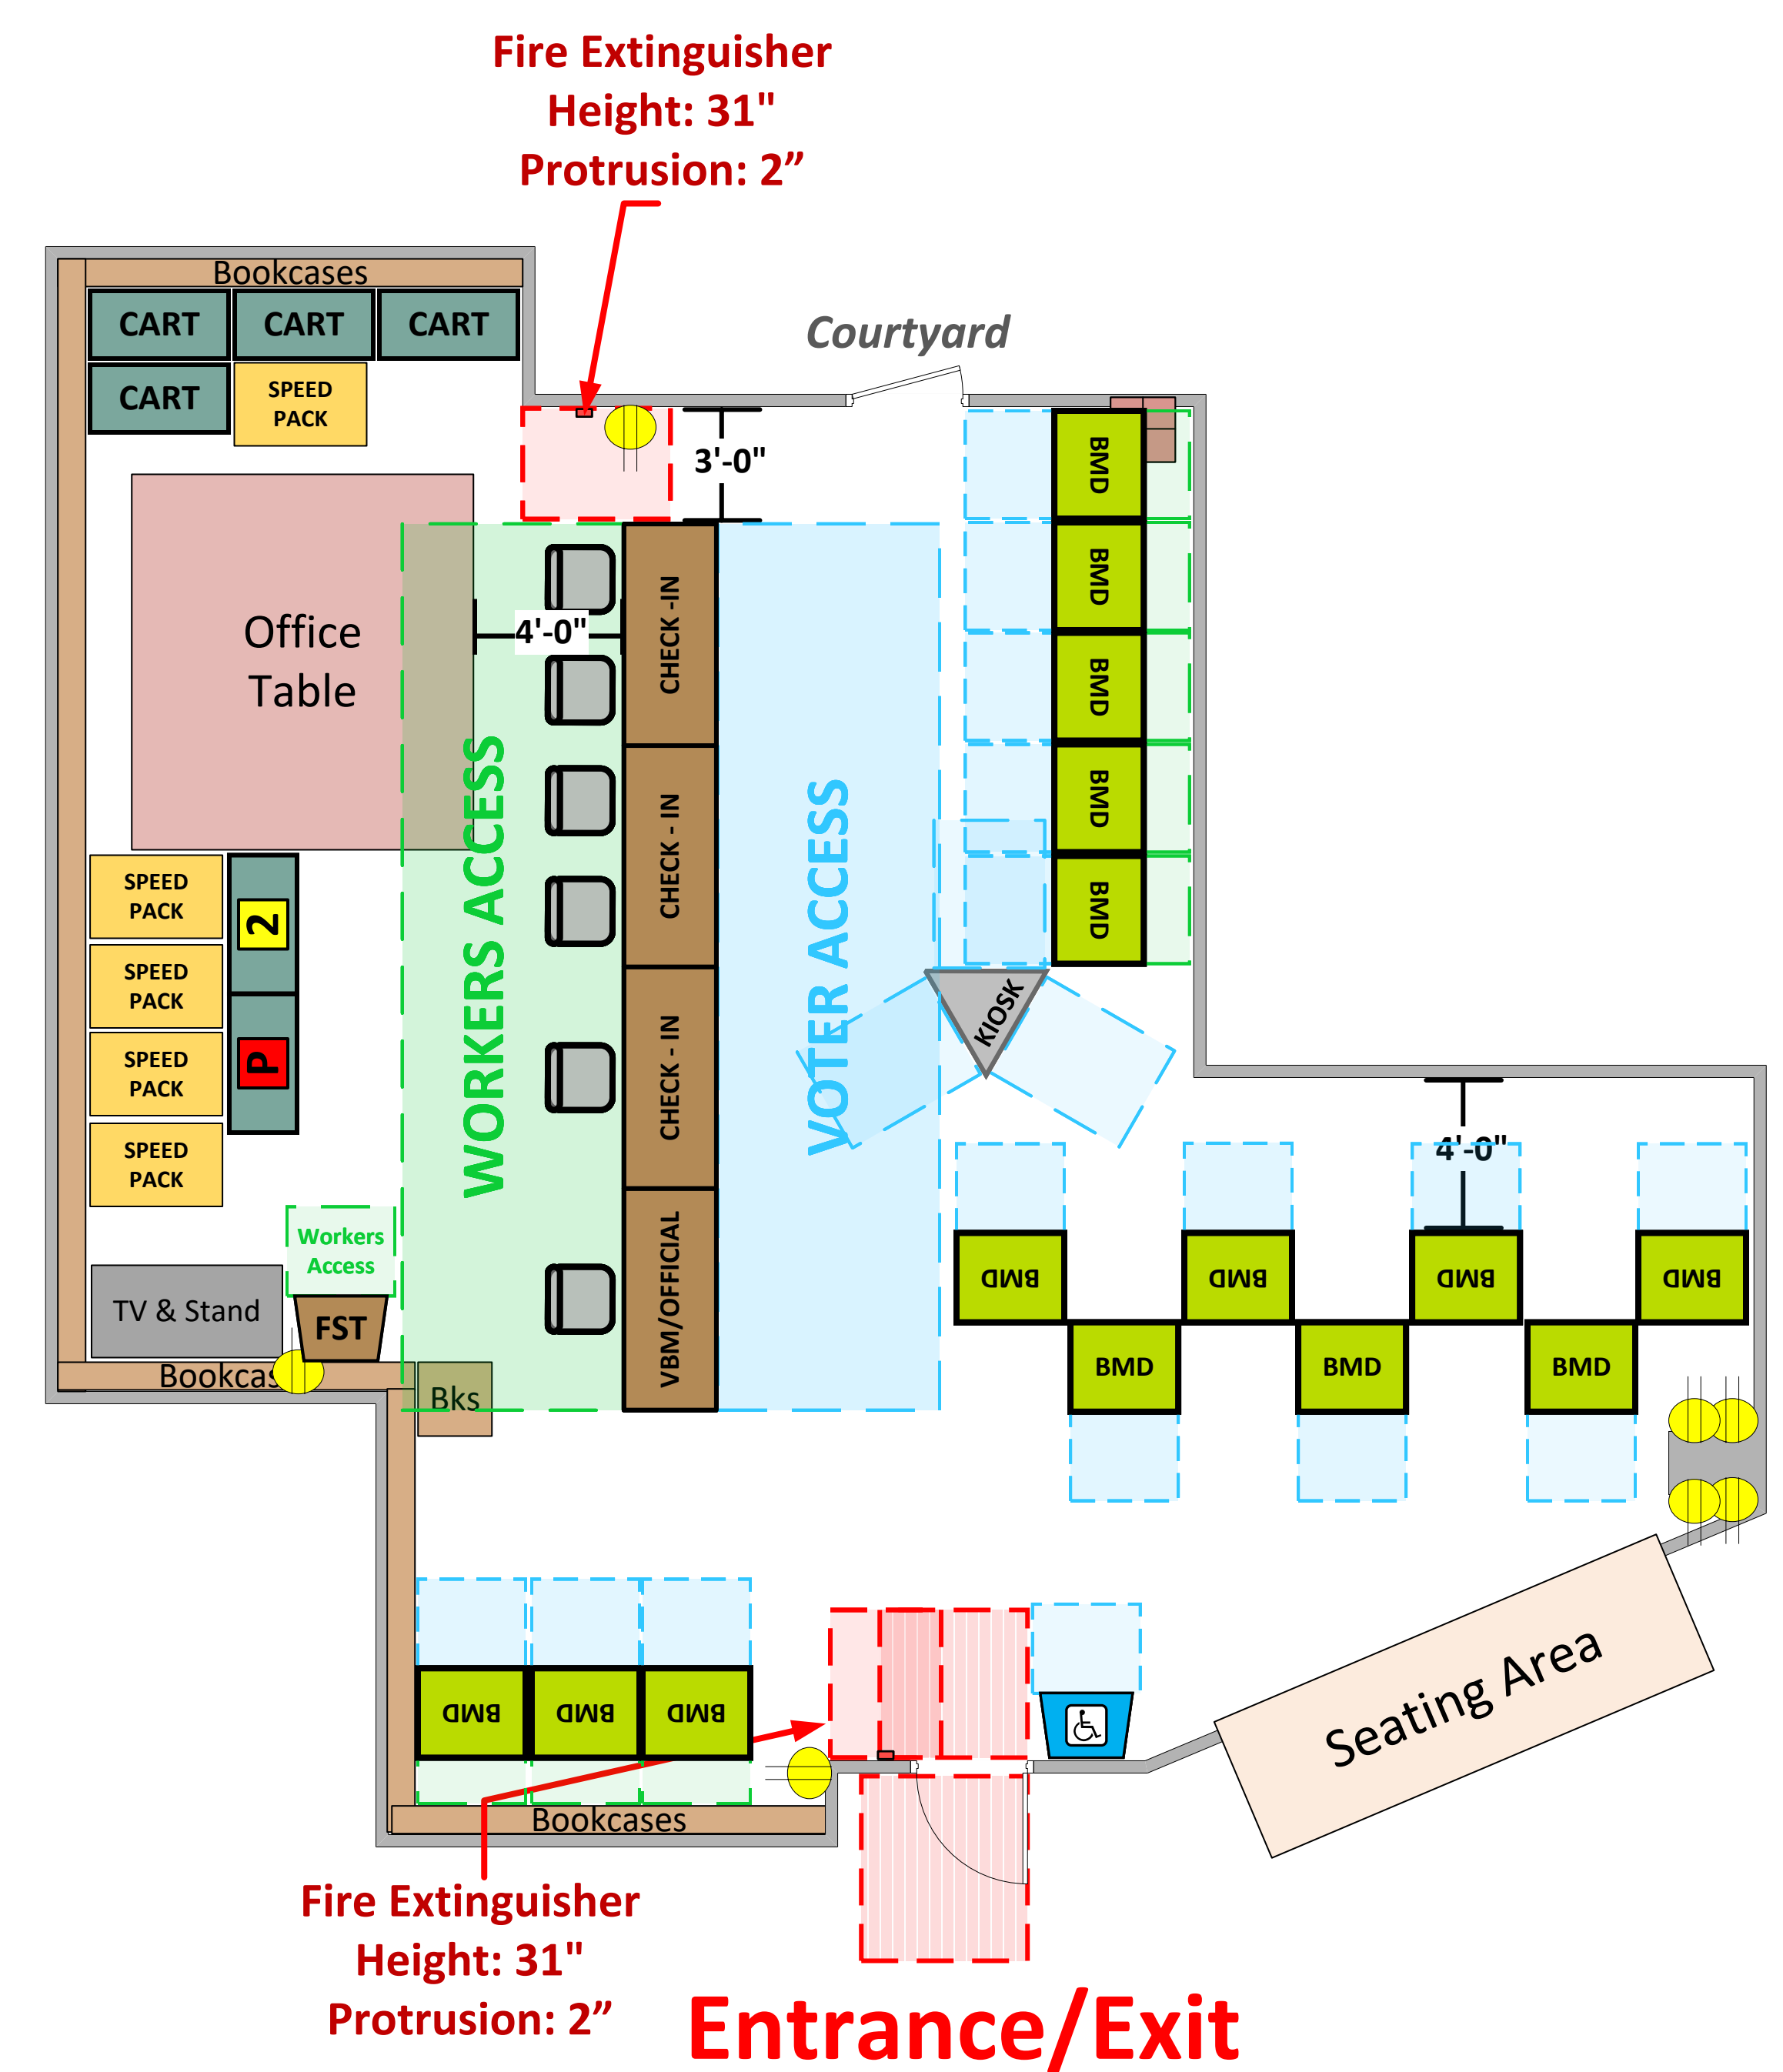

Library

(1,220 Usable Sq. Ft.)

Moveable Objects

LEGEND

Room Size	Dimension: Combined	Sq. Ft: 1,220'
Number of BMDs	15	
POWER OUTLET		
PROTRUDING OBJECT		
Do Not Block Area		

TITLE

VCID 9331
Maurice Sendak Elementary School

Equipment By: Dustin Fuller	Date: 03/13/2026
Skeleton Drawn By: David Chaparro	Date: 11/03/24
Scale: 1/4" inches = 1' Ft.	

Each chair at a CHECK-IN station equals one ePollbook