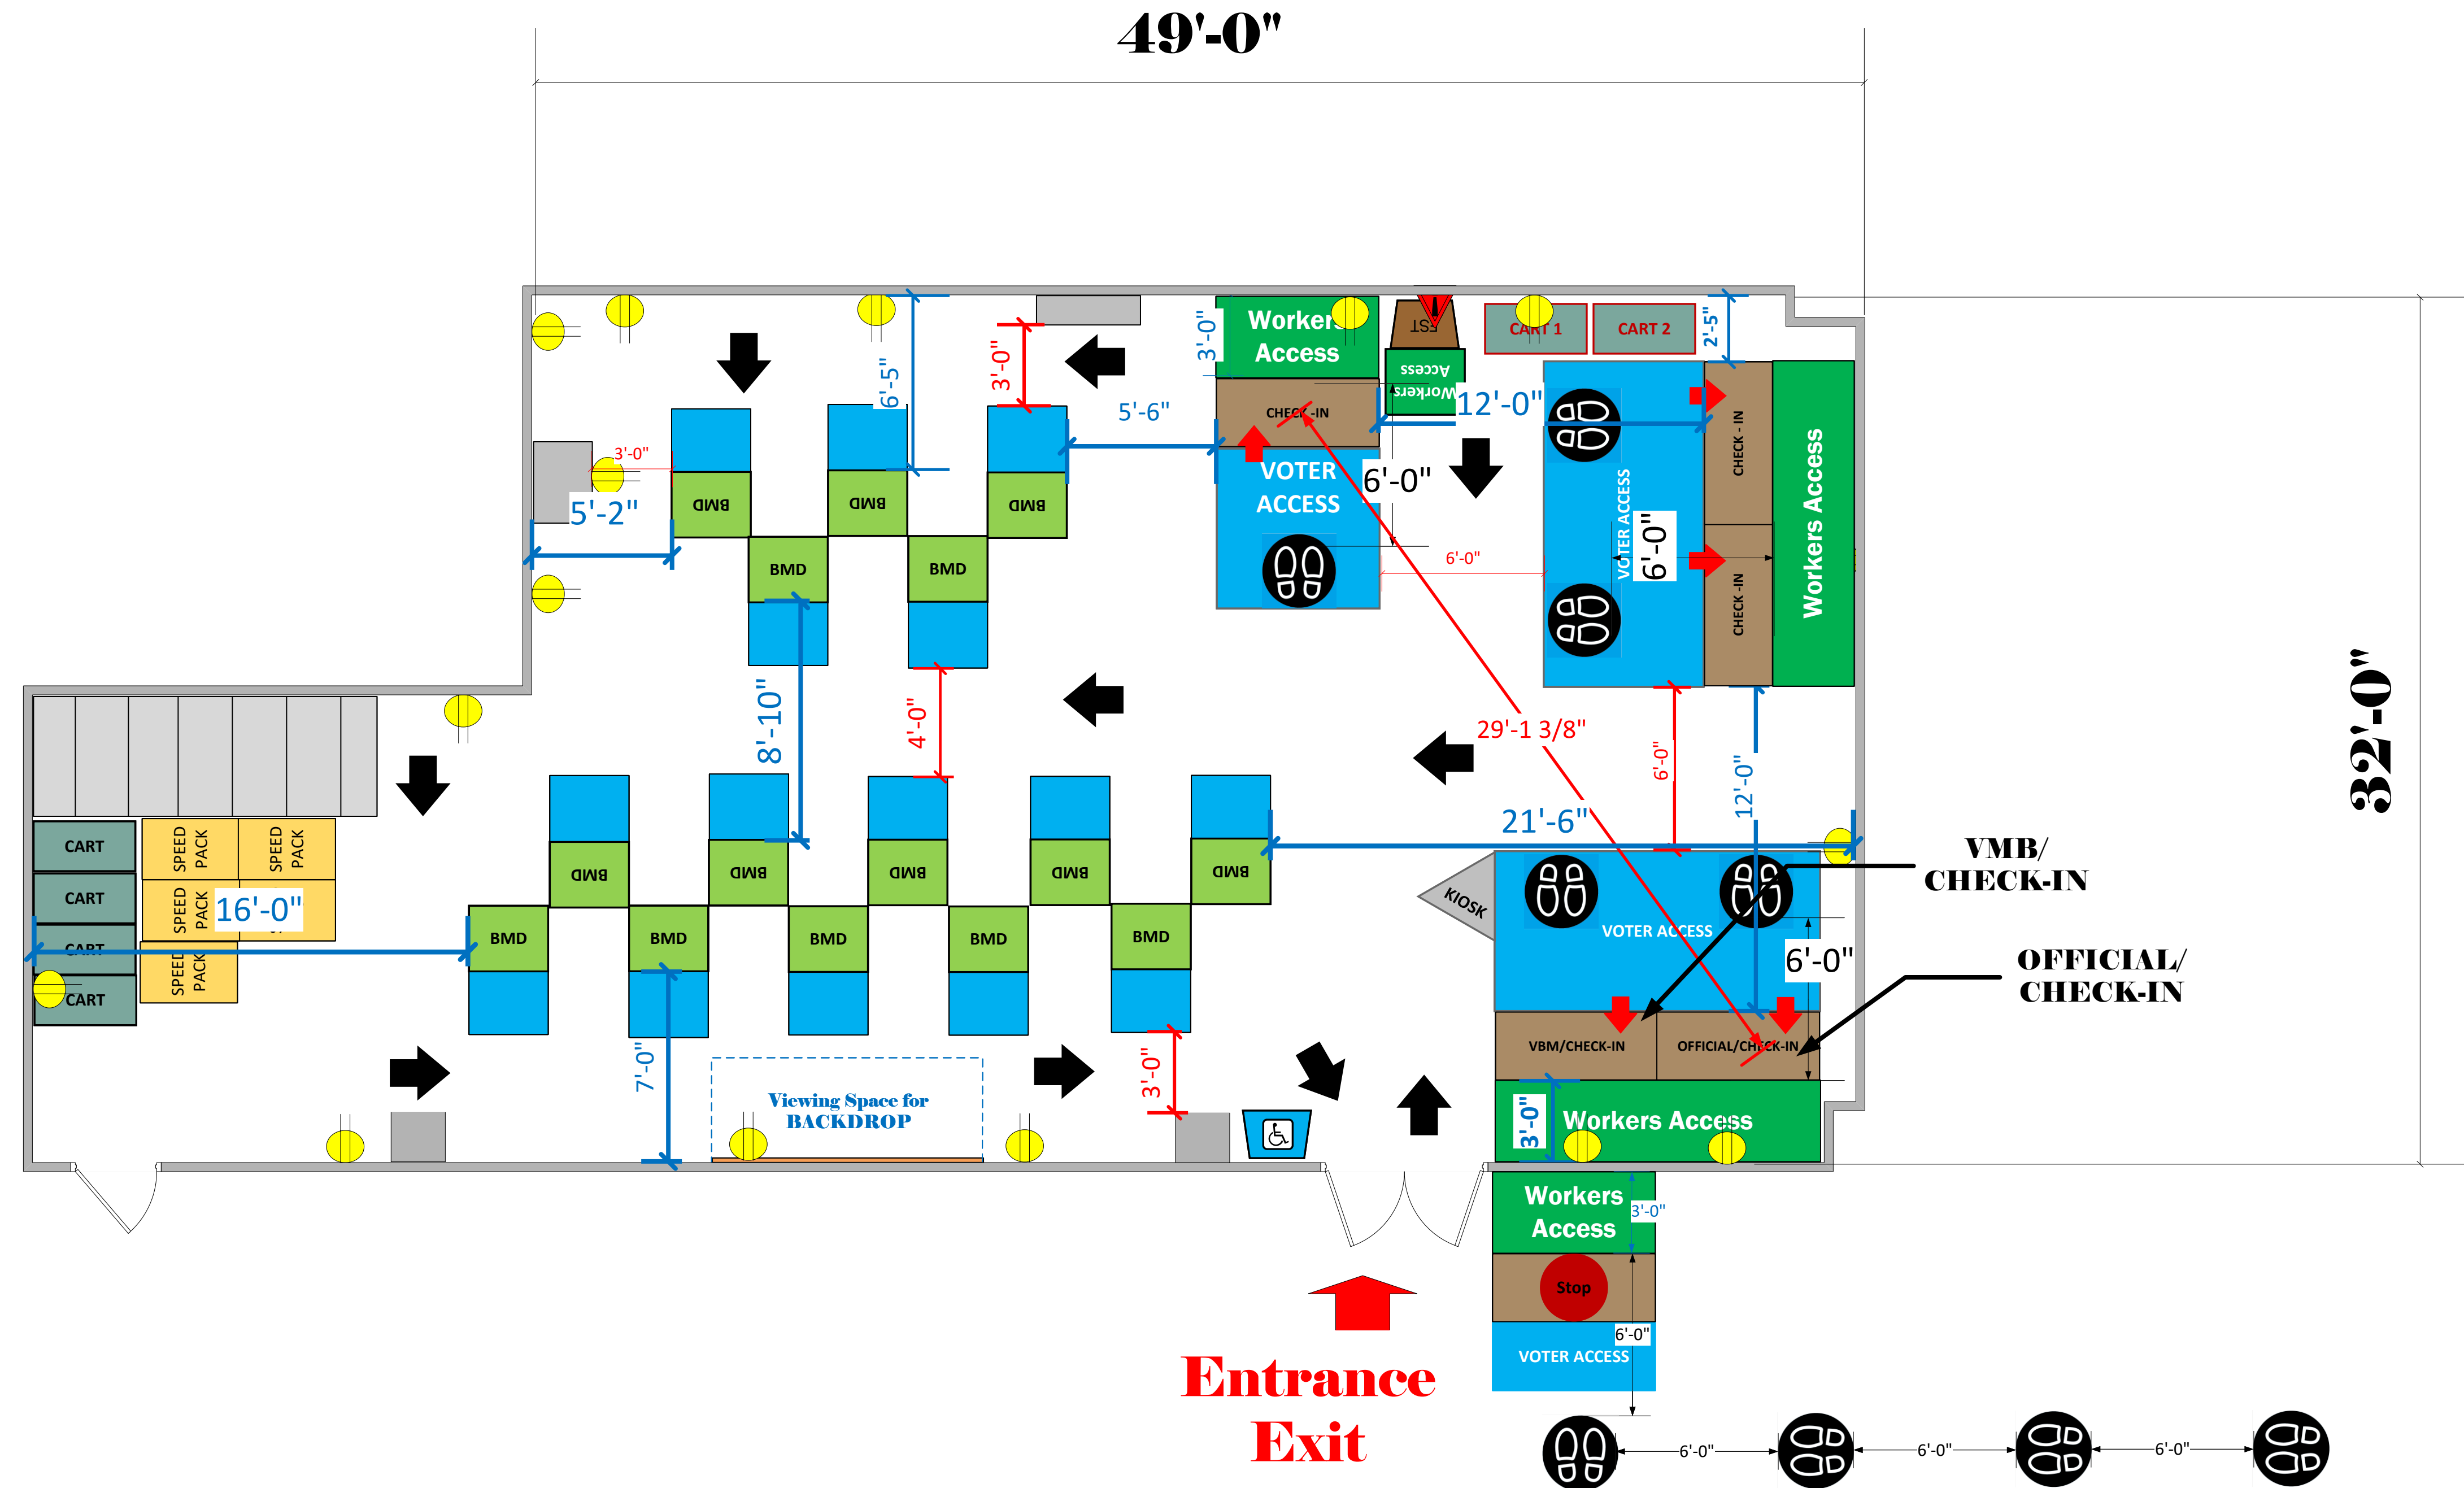

Community Room (1,568 Sq Ft)

LEGEND

Room Size	Dimension: 49'x32'	Sq. Ft: 1568
EPB	Primary:	Secondary:
BMD	Total: 15	Actual: 15
Circuits	Total:	Usable:
Floor Decals		
BALLOT MARKING DEVICE		
CHECK IN TABLE		
BMD CART		
BACKDROP		
KIOSK		
POWER OUTLET		
PROTRUDING OBJECT		
ROUTER		
POWER CORDS		

**Westfield Century City
VC ID # 9461**

SCALE	1: 48
DRAWN BY	Ryan Rivas