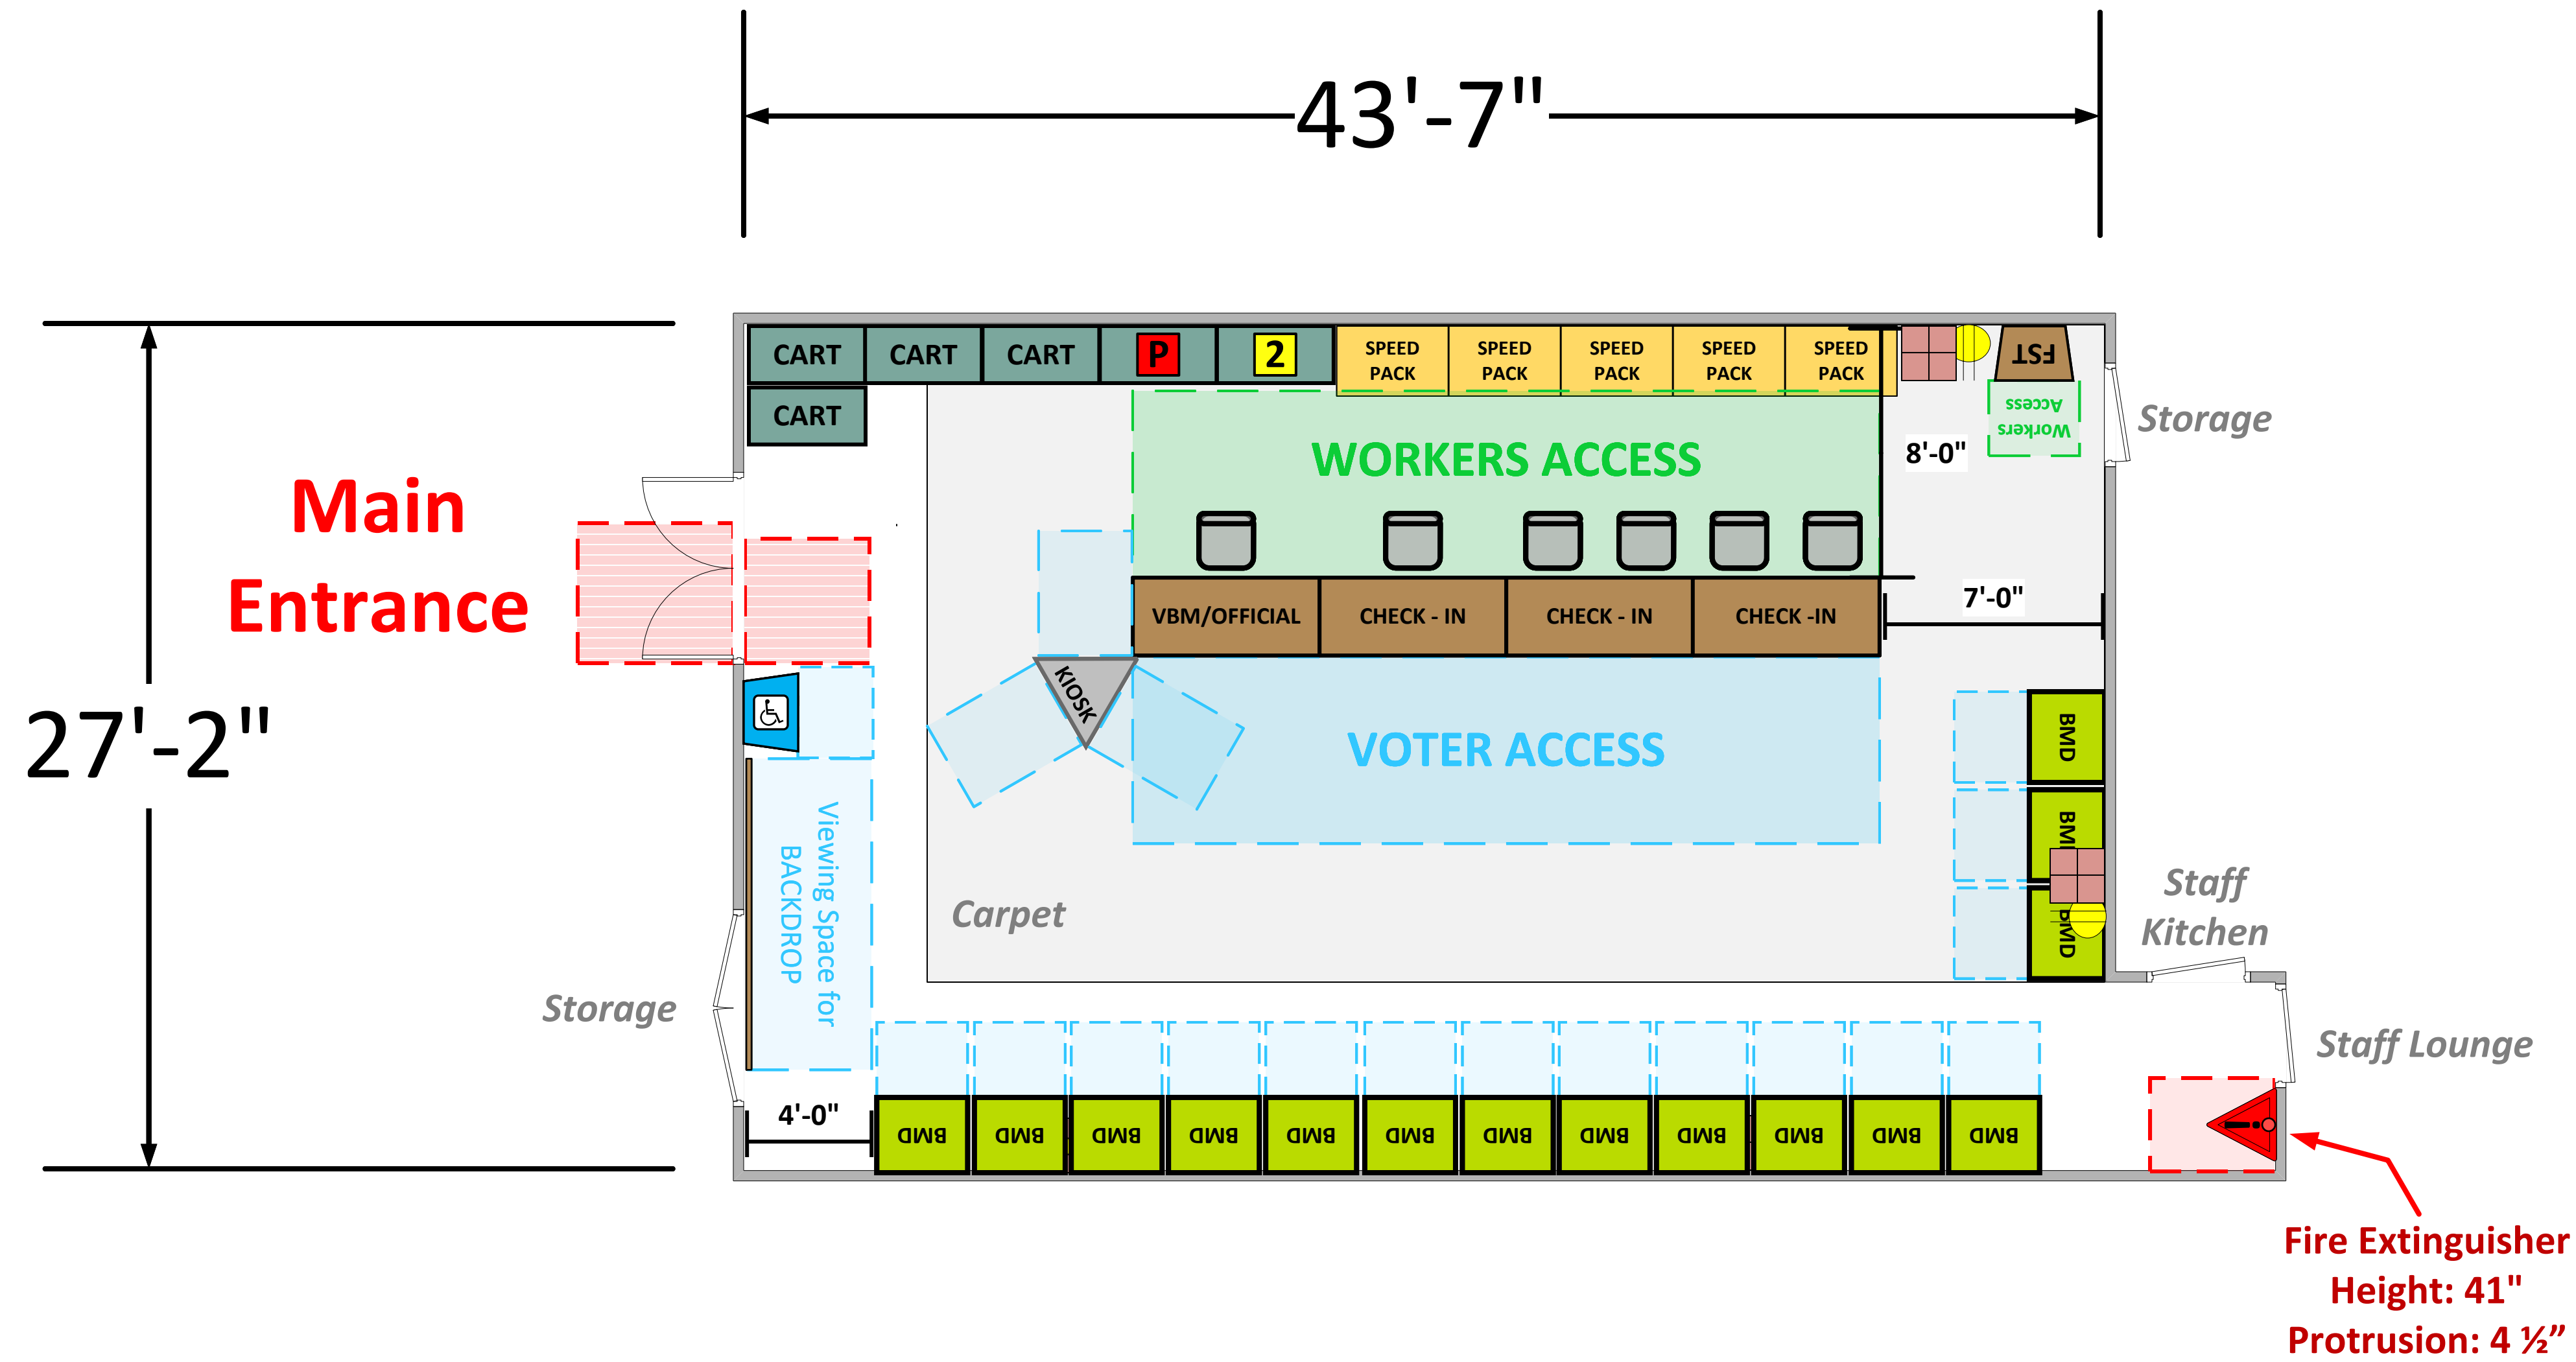

Multi-Purpose Room (1,218 Usable Sq. Ft.)

LEGEND

Room Size	Dimension: 27'-2" x 43'-7"	Sq. Ft: 1,218
Number of BMDs	15	
POWER OUTLET		
PROTRUDING OBJECT		
Do Not Block Area		

TITLE

VCID 9623
Valencia Branch Library

Each chair at a CHECK-IN station equals one ePollbook

Equipment By: Dustin Fuller	Date: 01/13/2024
Skeleton Drawn By: Scott Taylor	Date: 01/09/24
Scale: 1/4" inches = 1' Ft.	