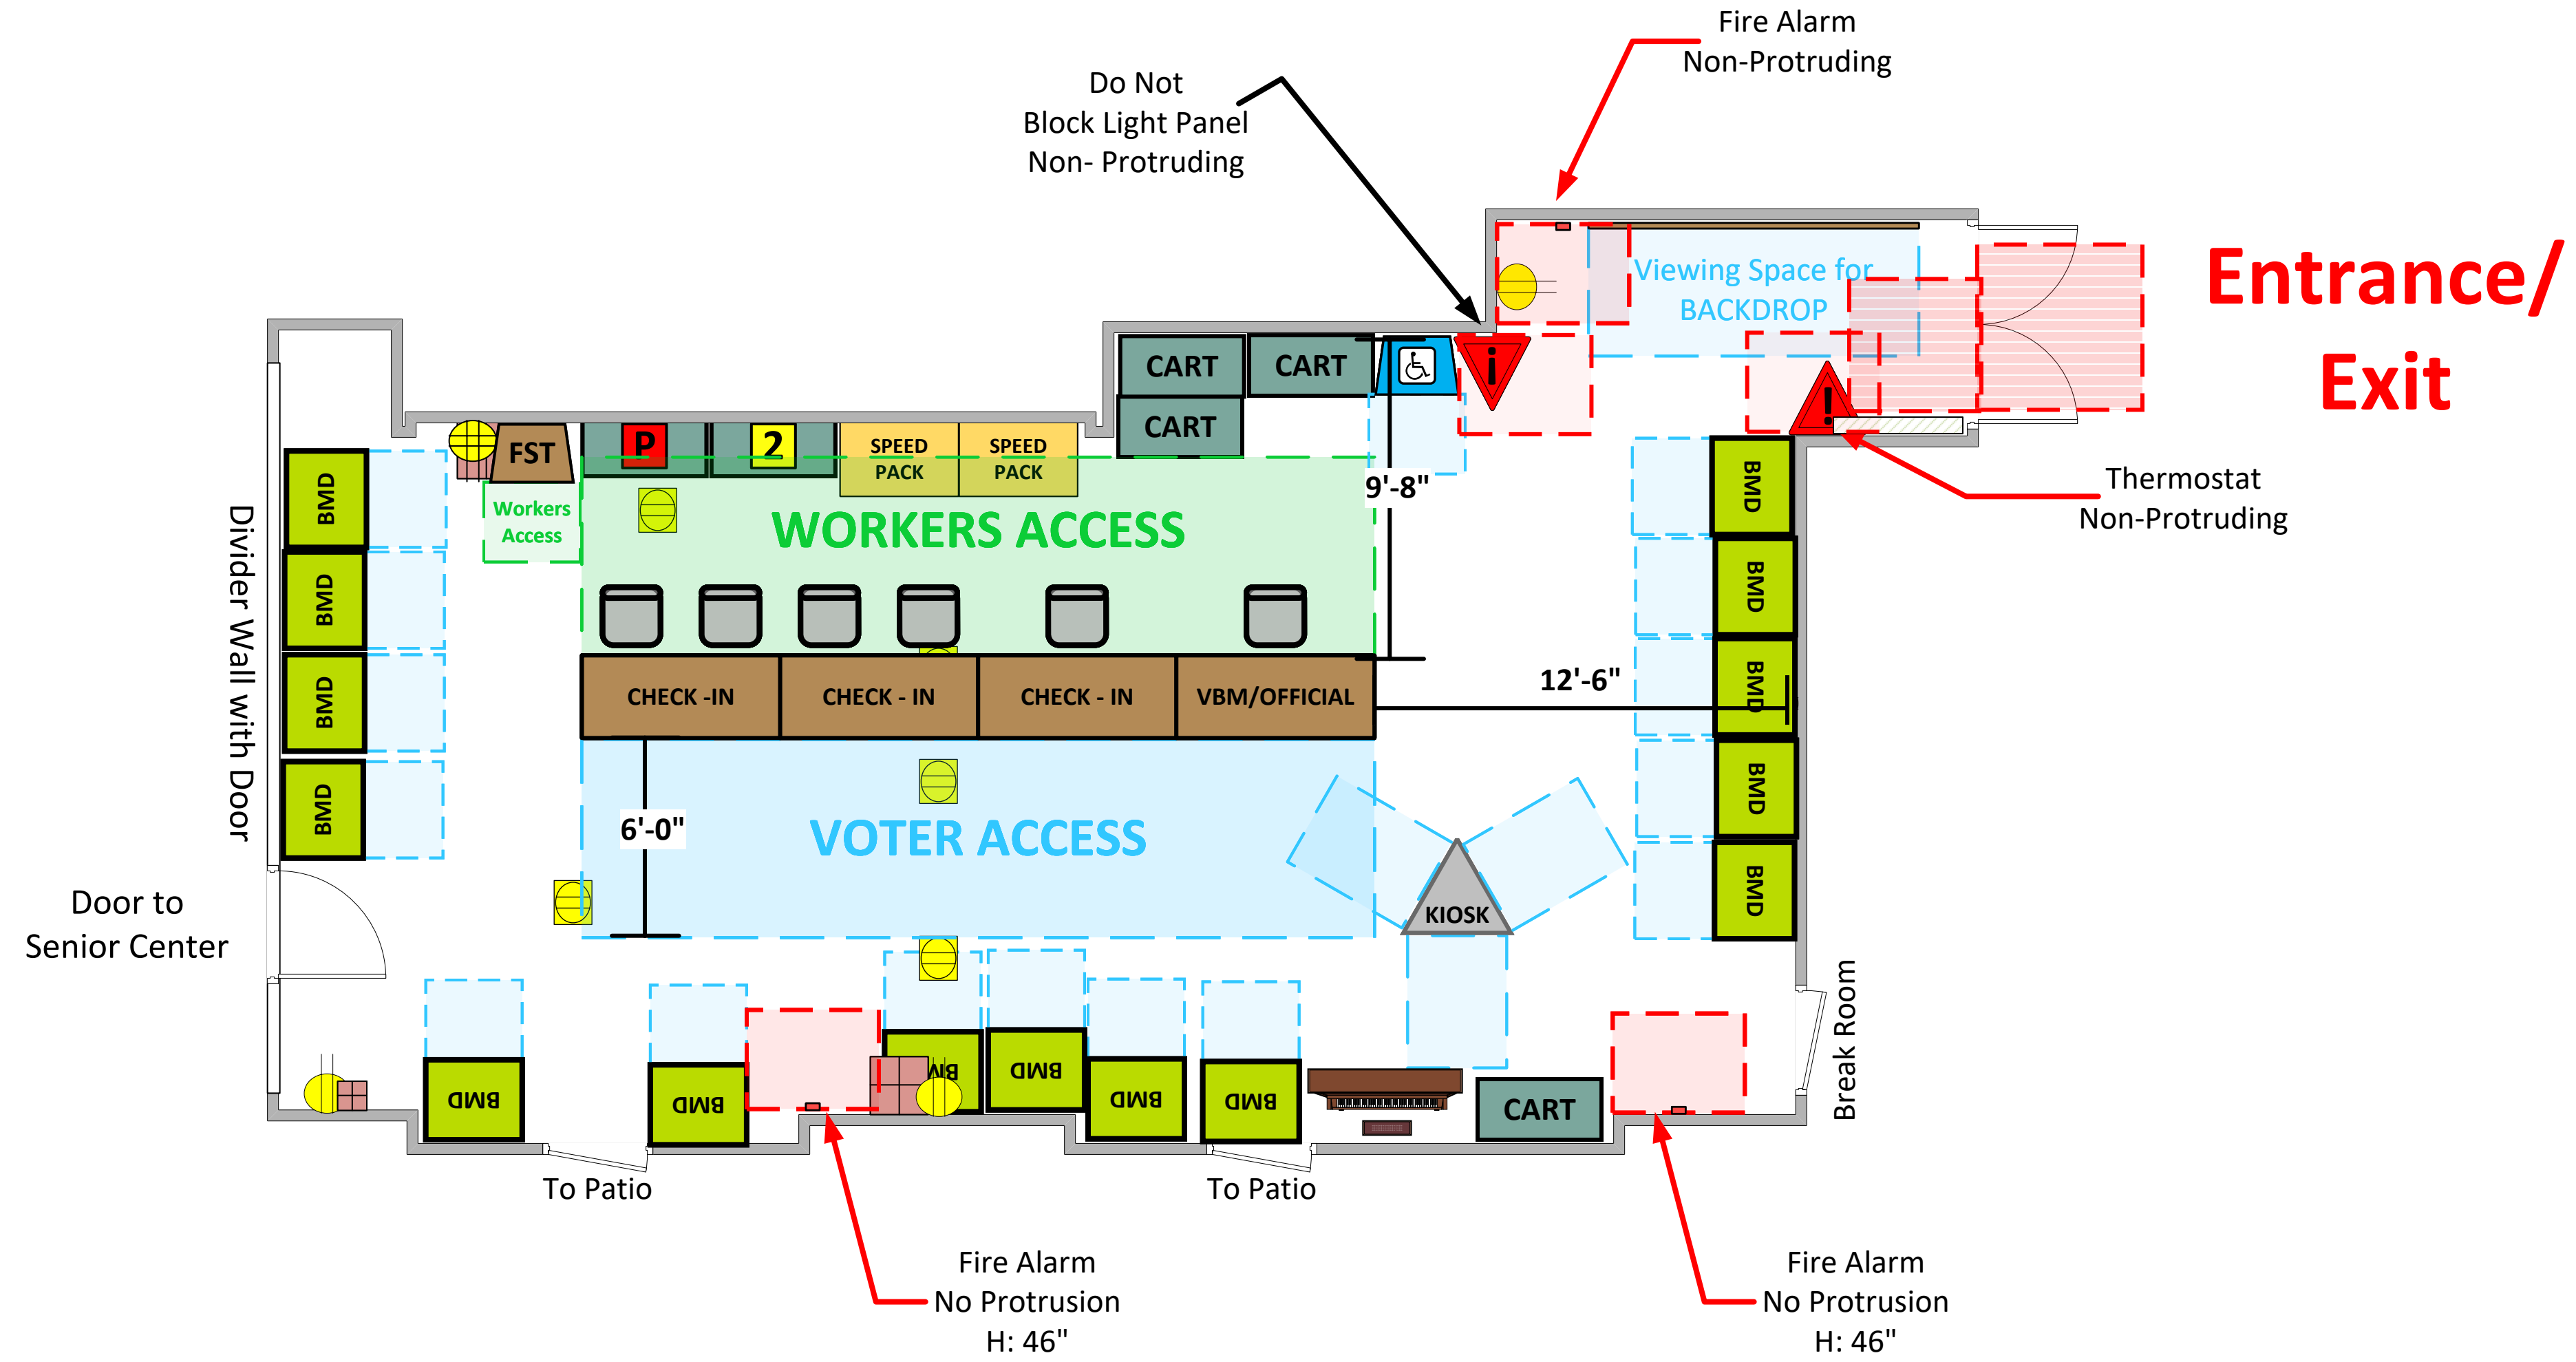

Multi-Purpose Room (912 Usable Sq. Ft.)

LEGEND

Room Size	Dimension: Usable	Sq. Ft: 912
Number of BMDs	15	
POWER OUTLET		
PROTRUDING OBJECT		
Do Not Block Area		

TITLE
VCID 9626
Malibu City Hall

Each chair at a CHECK-IN station equals one ePollbook

Equipment By: Ryan Rivas	Date: 11/12/23
Skeleton Drawn By: David Chapparo	Date: 01/20/23
Scale: 1/4" inches = 1' Ft.	