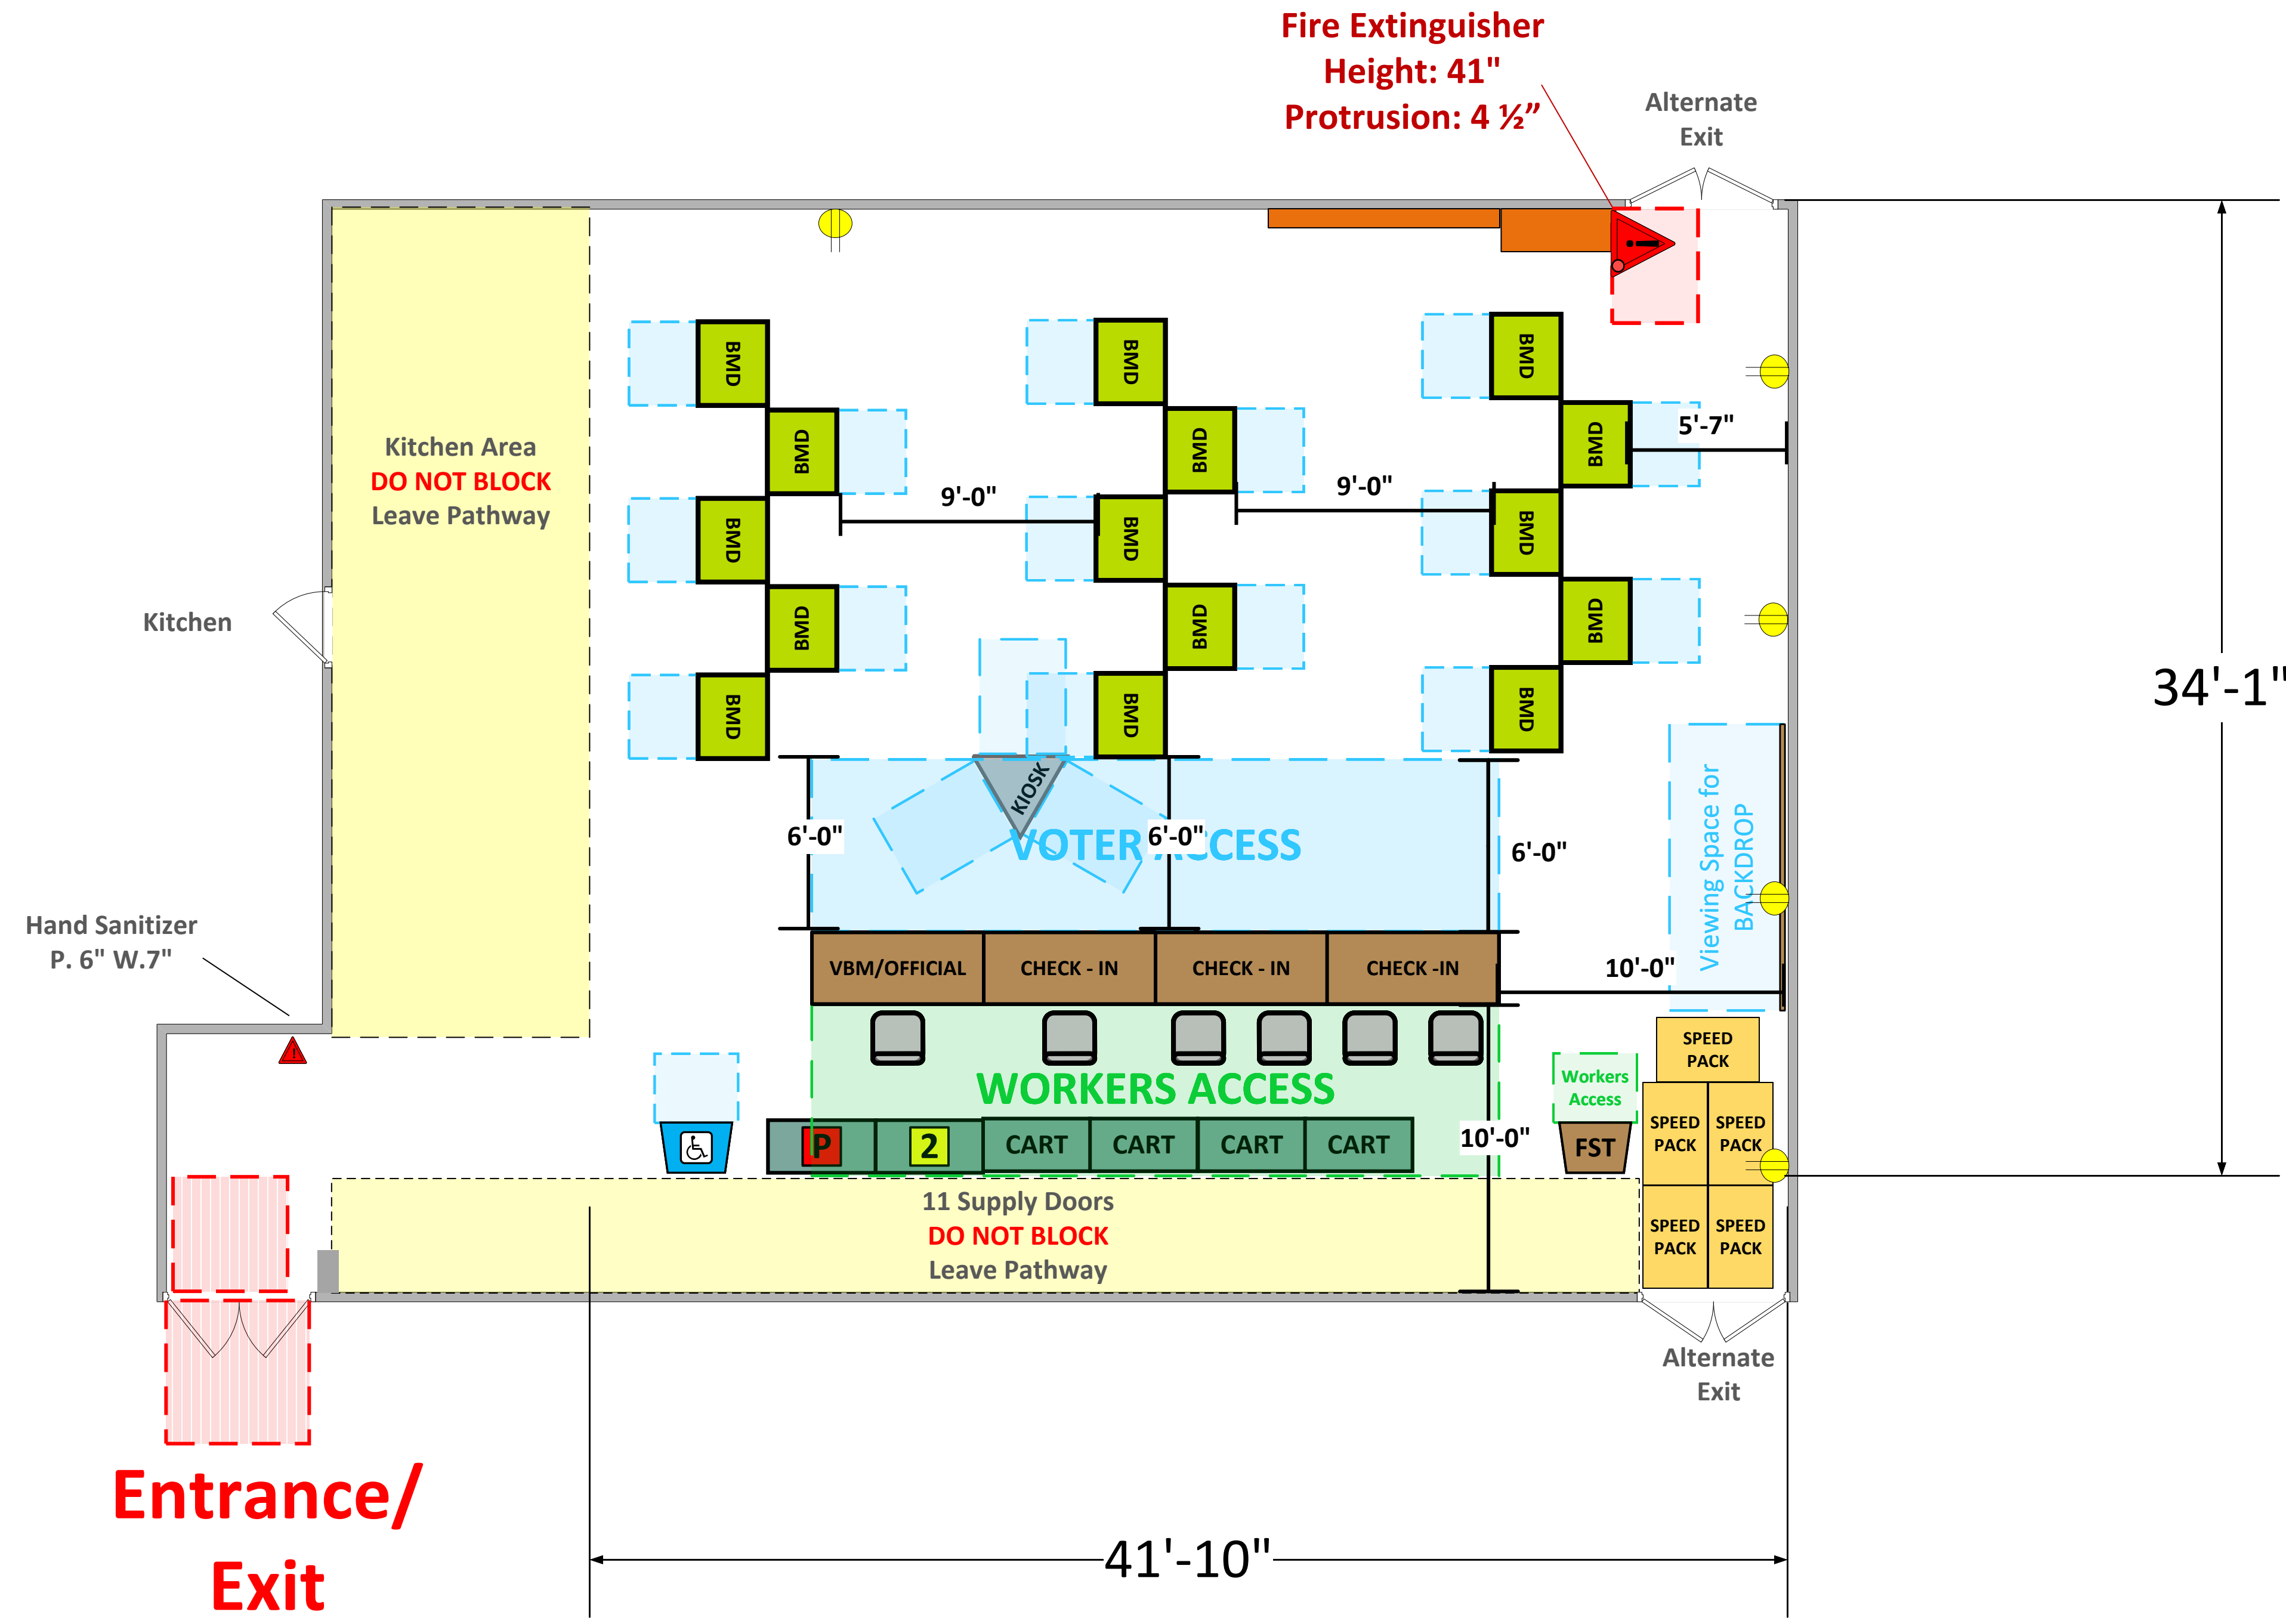

# Room 4 (1,425 Sq. Ft)

## LEGEND

Room Size	Dimension: Usable	Sq. Ft: 1,425
Number of BMDs	15	
POWER OUTLET		
PROTRUDING OBJECT		
Do Not Block Area		

TITLE

**VC ID 9681**  
**McCambridge Recreation Center**

**Each chair at a CHECK-IN station equals one ePollbook**

Equipment By: <b>Ryan Rivas</b>	Date: <b>12/15/23</b>
Skeleton Drawn By: <b>Carlos Montejano</b>	Date: <b>12/22/22</b>
Scale: <b>1/4" inches = 1' Ft.</b>	