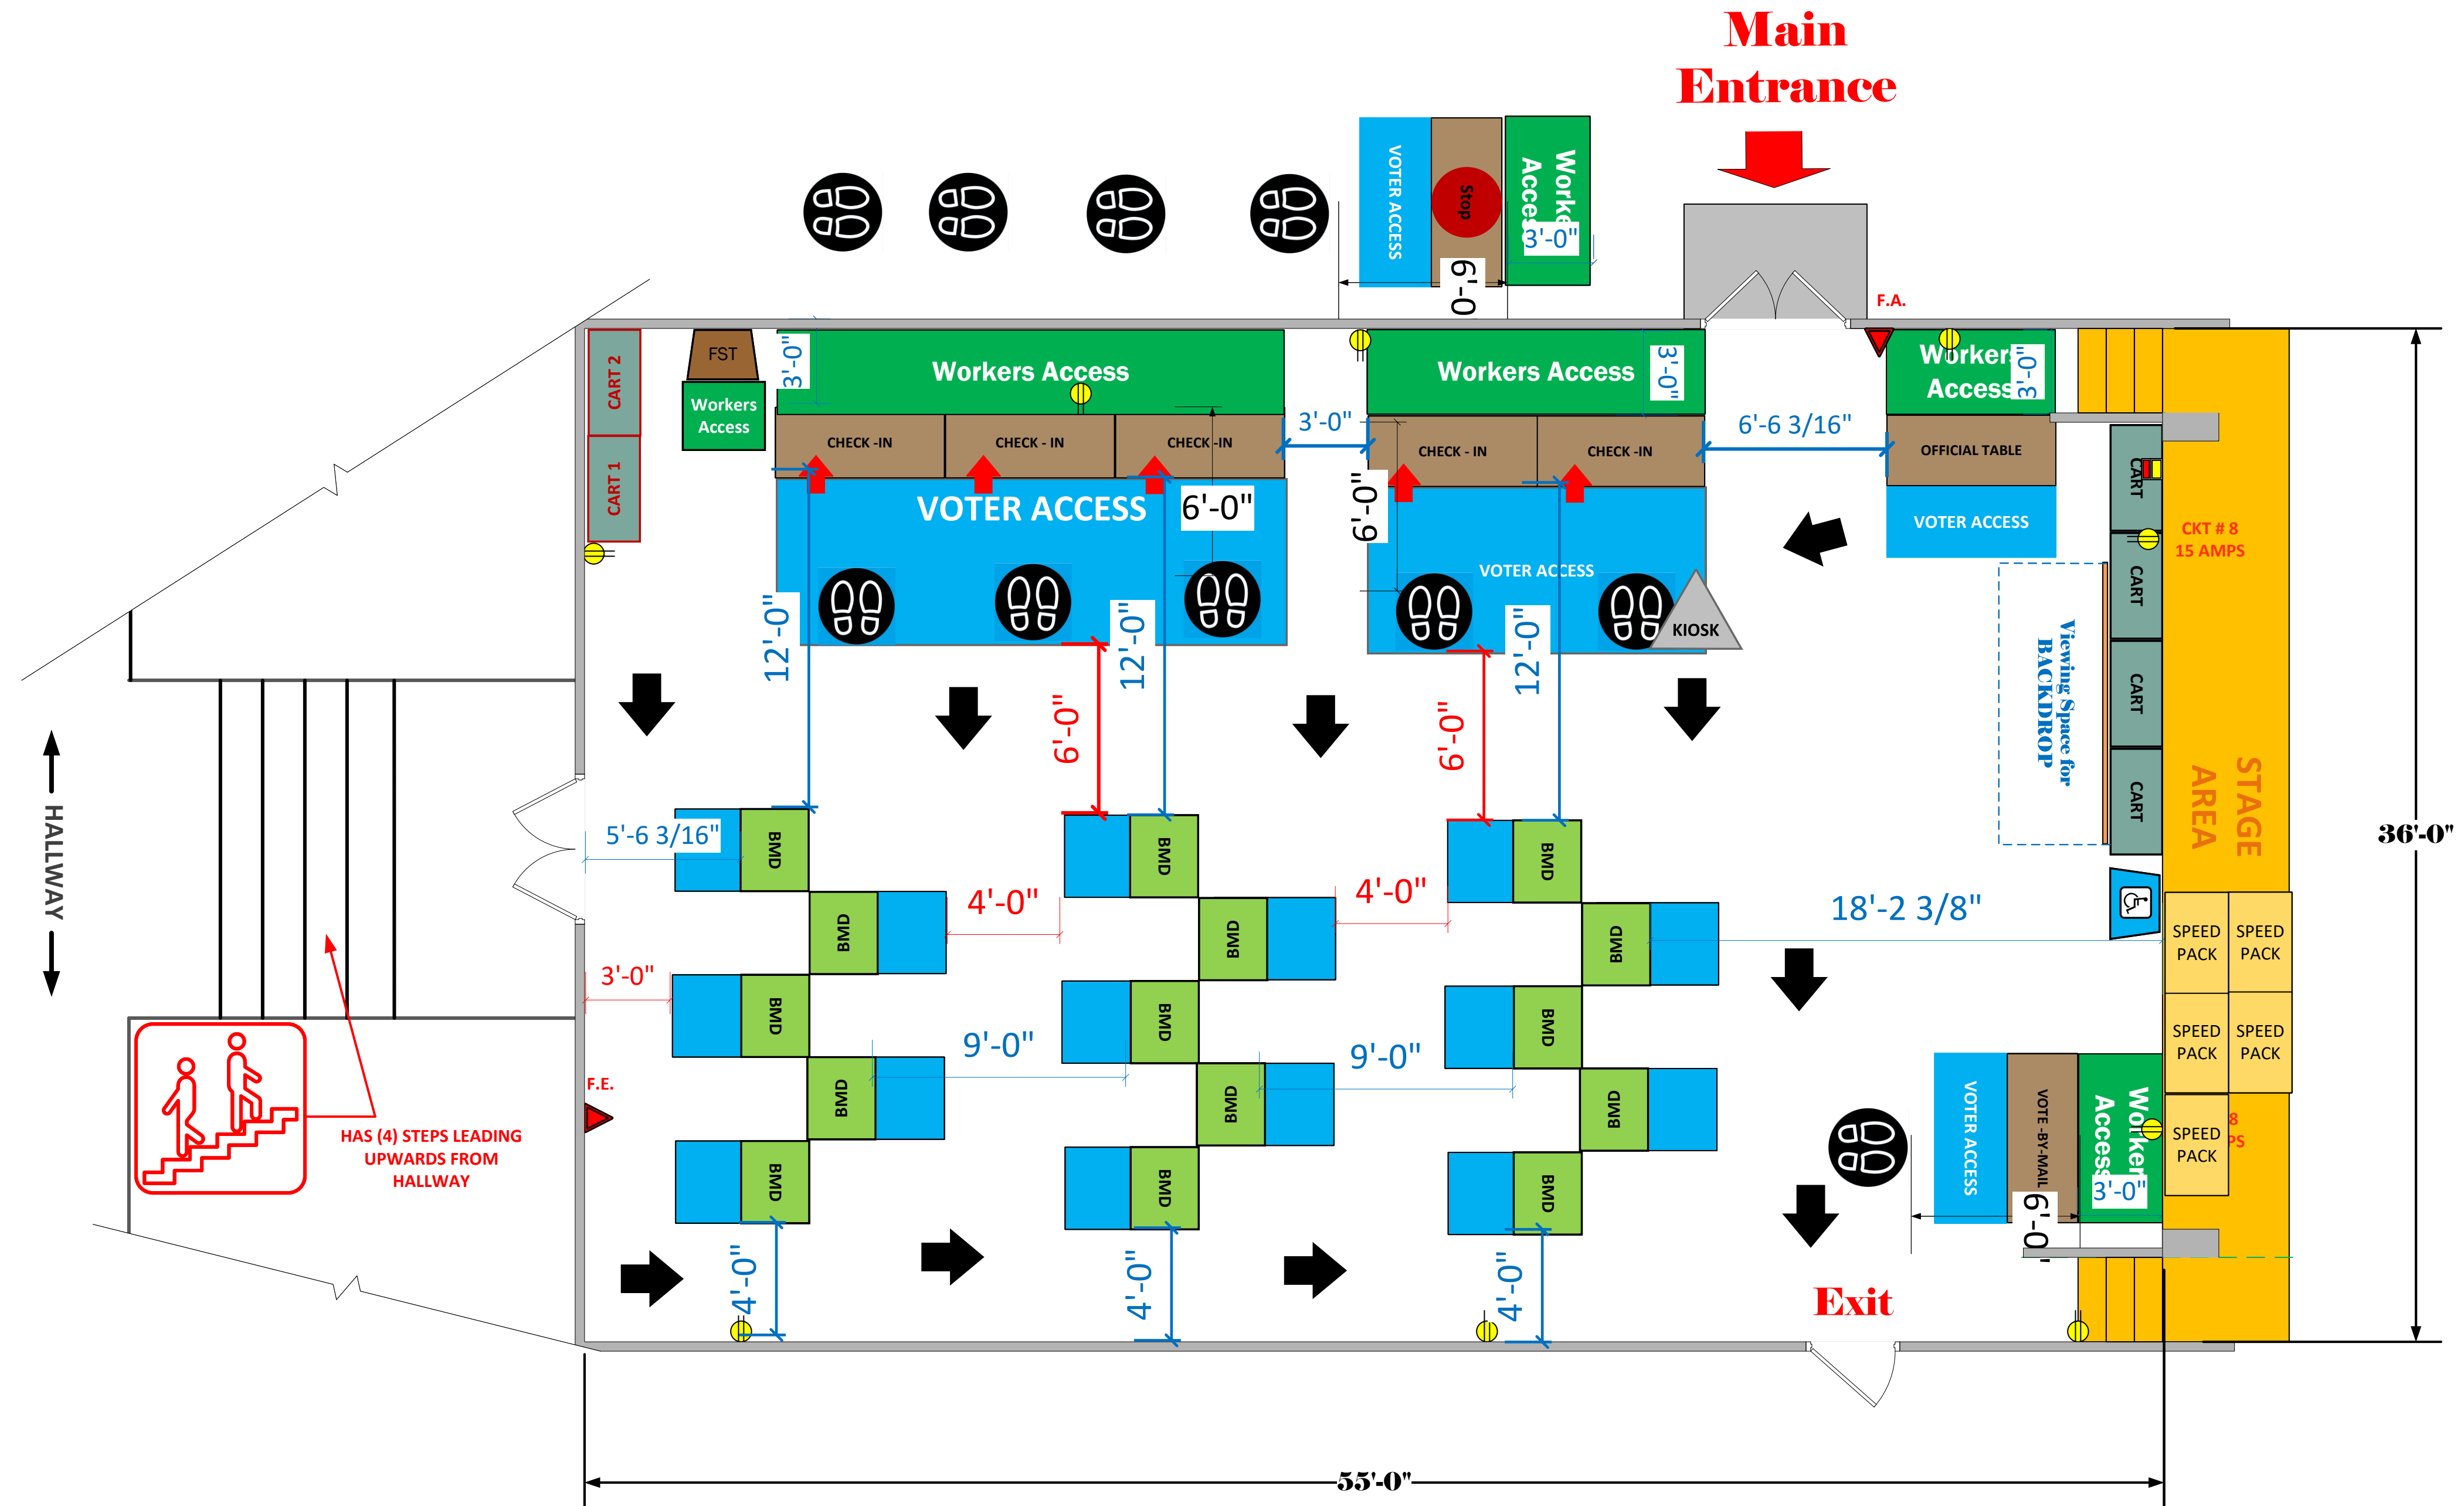

AUDITORIUM
(1,980 Sq. Ft)

LEGEND

Room Size	Dimension: 36' x 55'	Sq. Ft: 1980
EPB	Primary:	Secondary:
BMD	Total: 15	Actual: 15
Circuits	Total:	Usable:
Floor Decals		
BALLOT MARKING DEVICE		
CHECK IN TABLE		
BMD CART		
BACKDROP		
KIOSK		
POWER OUTLET		
PROTRUDING OBJECT		
ROUTER		
POWER CORDS		

Cheremoya Ave Elementary
VC ID # 9710

SCALE	1:48
DRAWN BY	Ryan Rivas