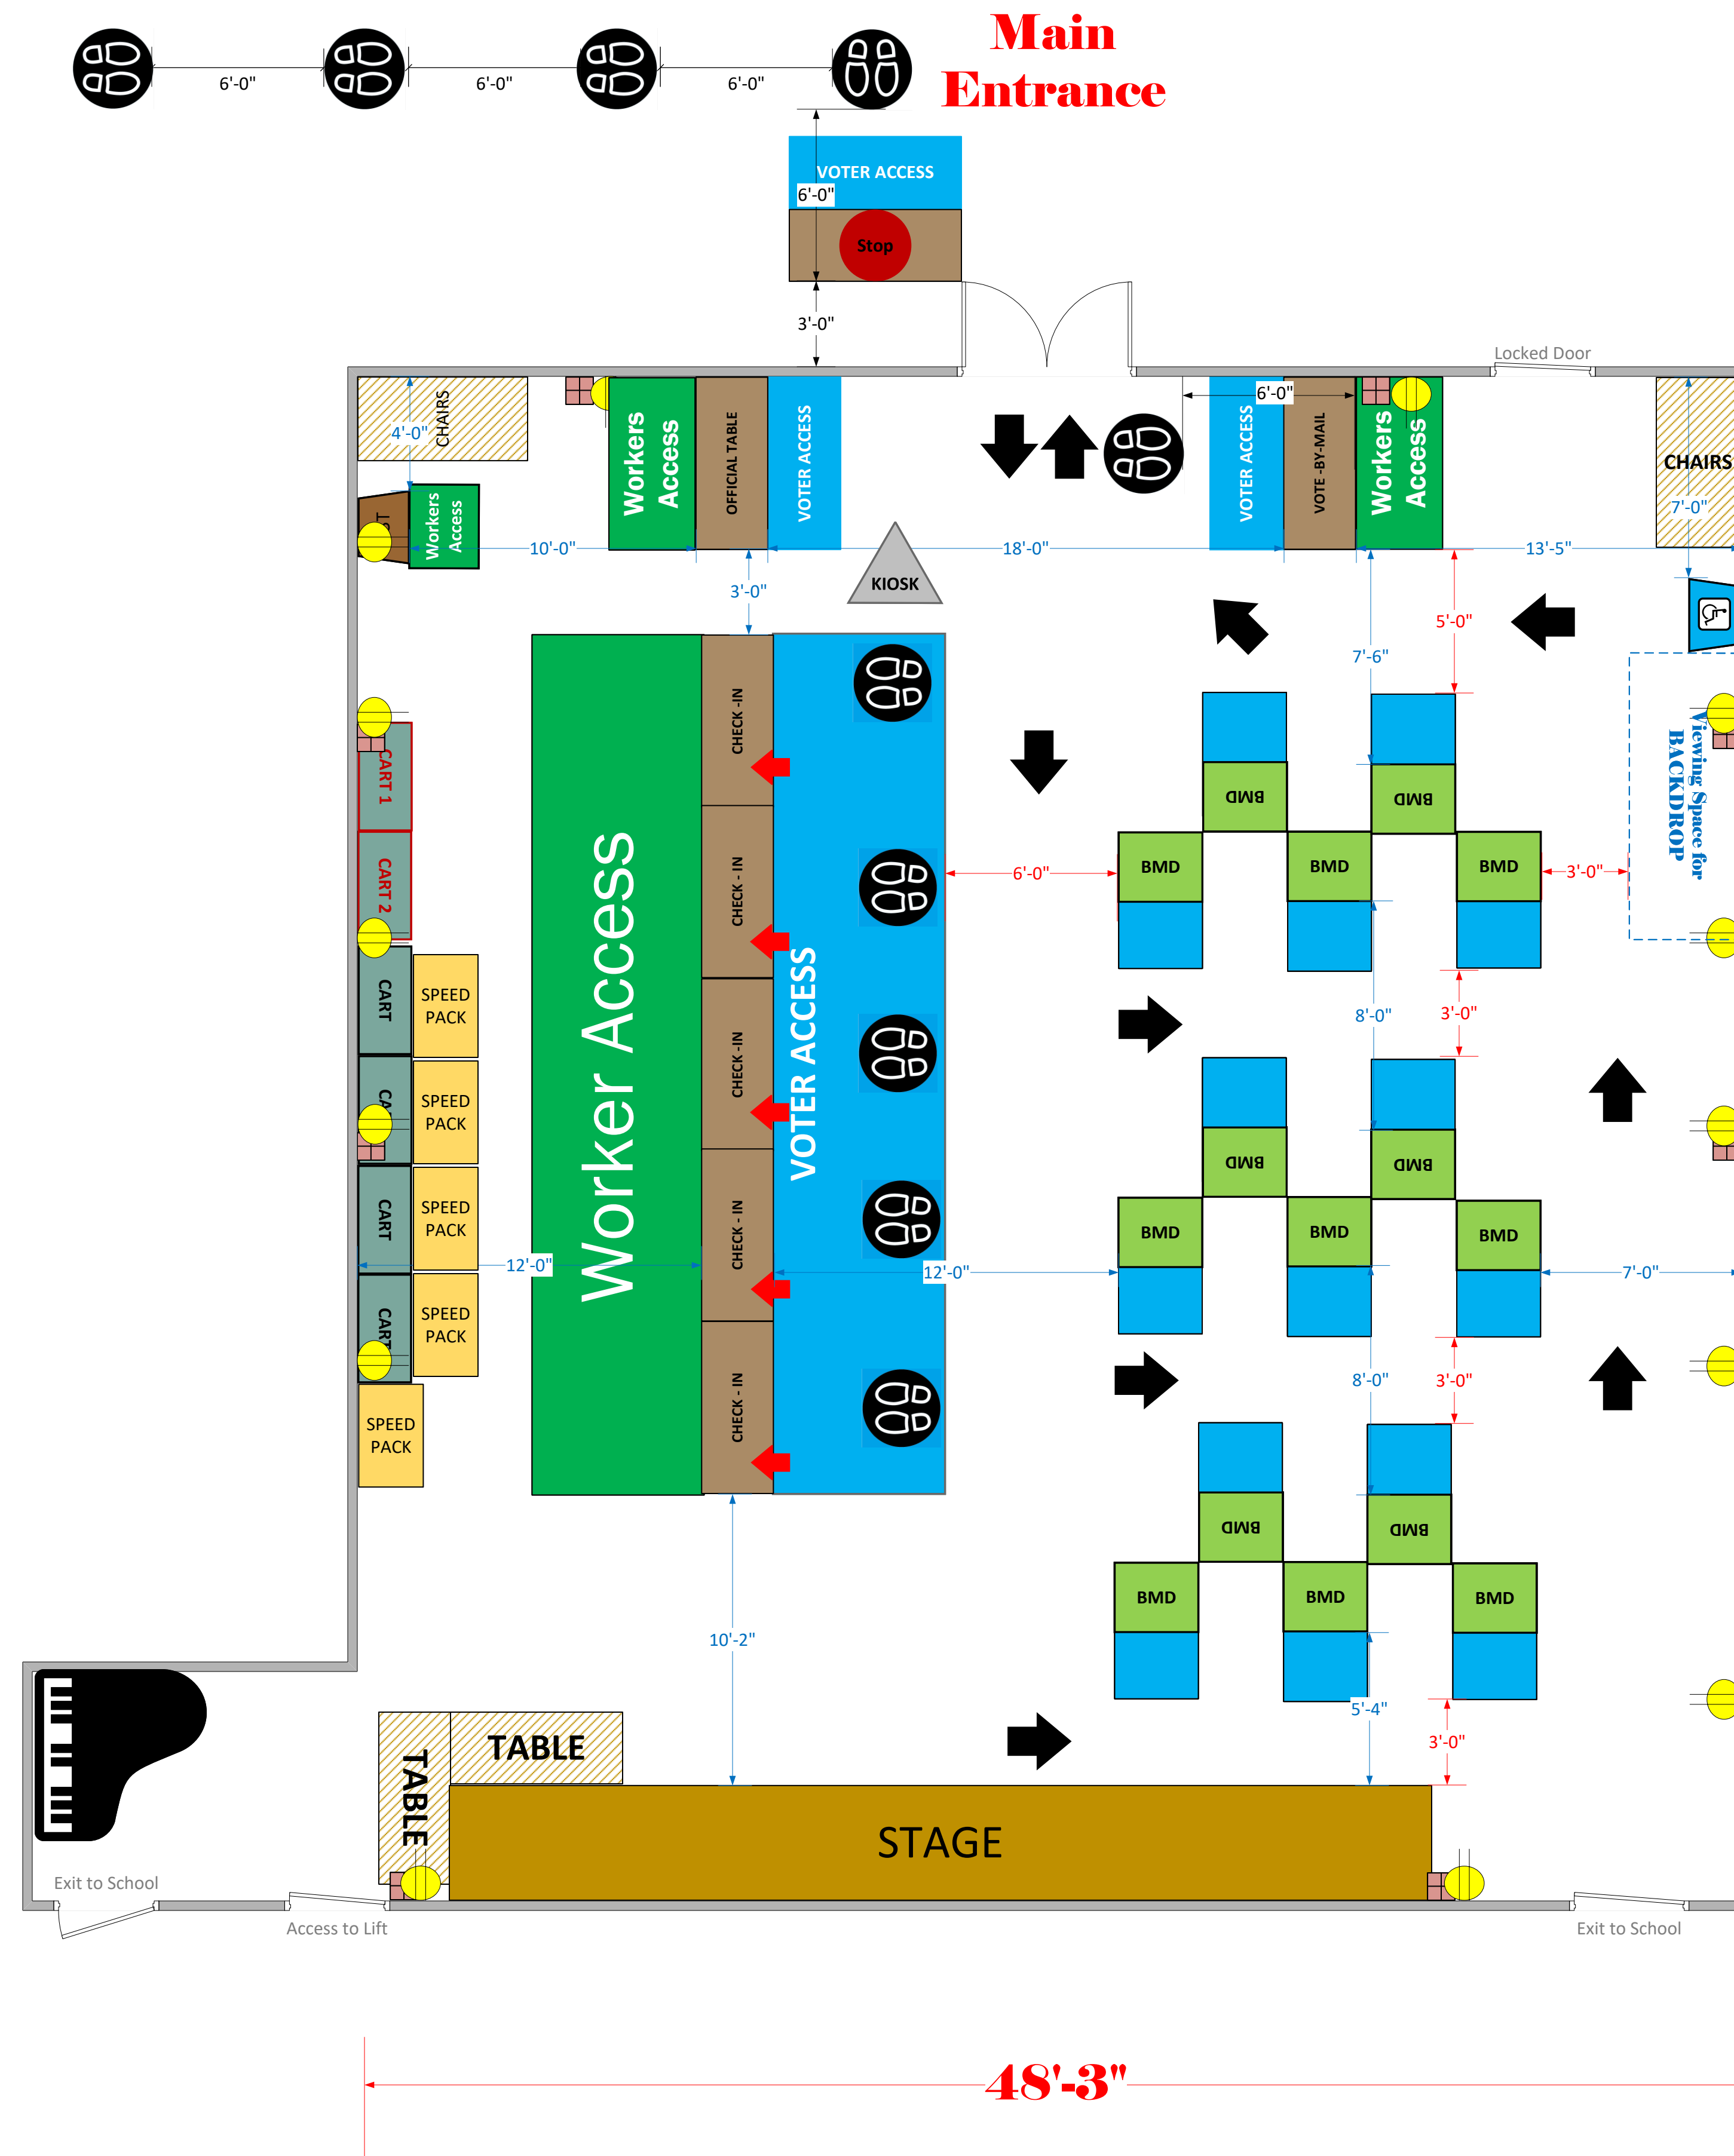

Performing Arts Center

(2,335 Sq Ft)

LEGEND

Room Size	Dimension: 48'-3" x 53'-2"	Sq. Ft: 2565
EPB	Primary: 5	Secondary:
BMD	Total: 15	Actual:
Circuits	Total:	Usable:
Floor Decals		
BALLOT MARKING DEVICE		
CHECK IN TABLE		
BMD CART		
BACKDROP		
KIOSK		
POWER OUTLET		
PROTRUDING OBJECT		
ROUTER		
POWER CORDS		

53'-2"

48'-3"

Castlebay Lane Charter School
VCID # 9851

SCALE	1: 48
DRAWN BY	Cassandra Stipes