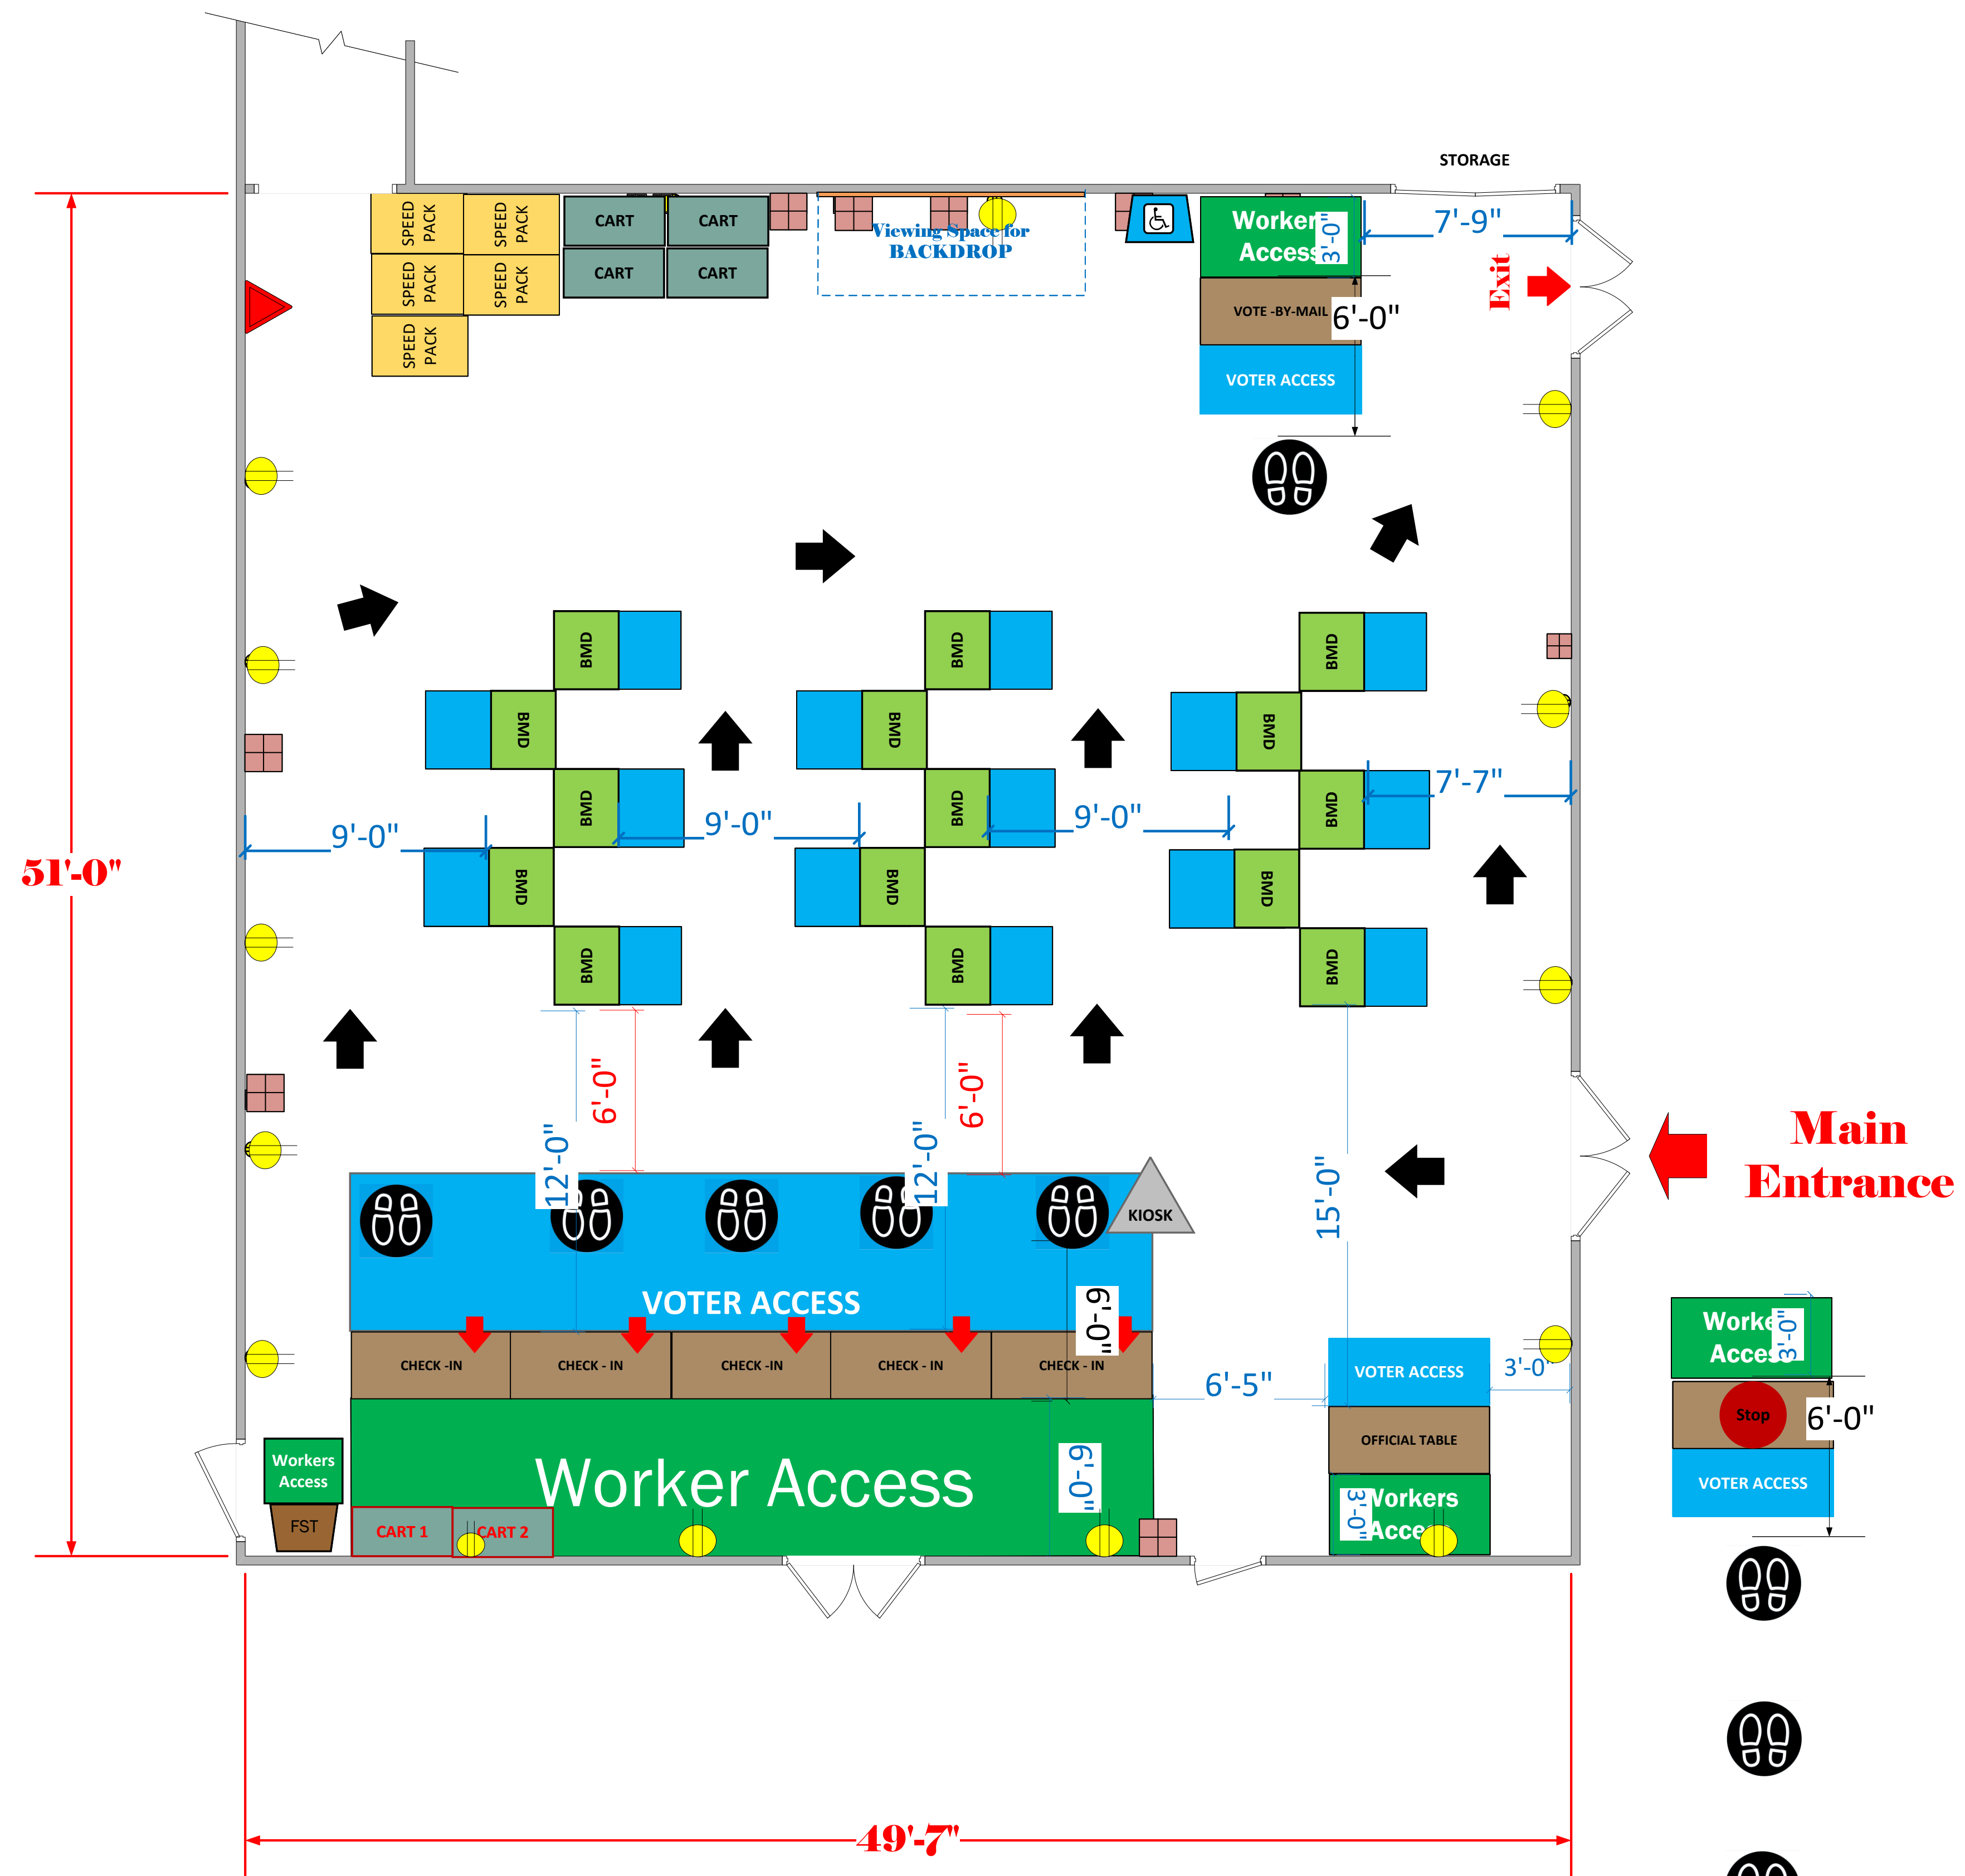

# MEETING ROOM (2,499 Sq. Ft)

## LEGEND

Room Size	Dimension: 49'-7" x 50'	Sq. Ft: 2499
EPB	Primary:	Secondary:
BMD	Total: 15	Actual: 15
Circuits	Total:	Usable:
Floor Decals		
BALLOT MARKING DEVICE		
CHECK IN TABLE		
BMD CART		
BACKDROP		
KIOSK		
POWER OUTLET		
PROTRUDING OBJECT		
ROUTER		
POWER CORDS		

TITLE  
**BUENA VISTA LIBRARY  
VC 9859**

SCALE  
1:48

DRAWN BY  
**Ryan Rivas**