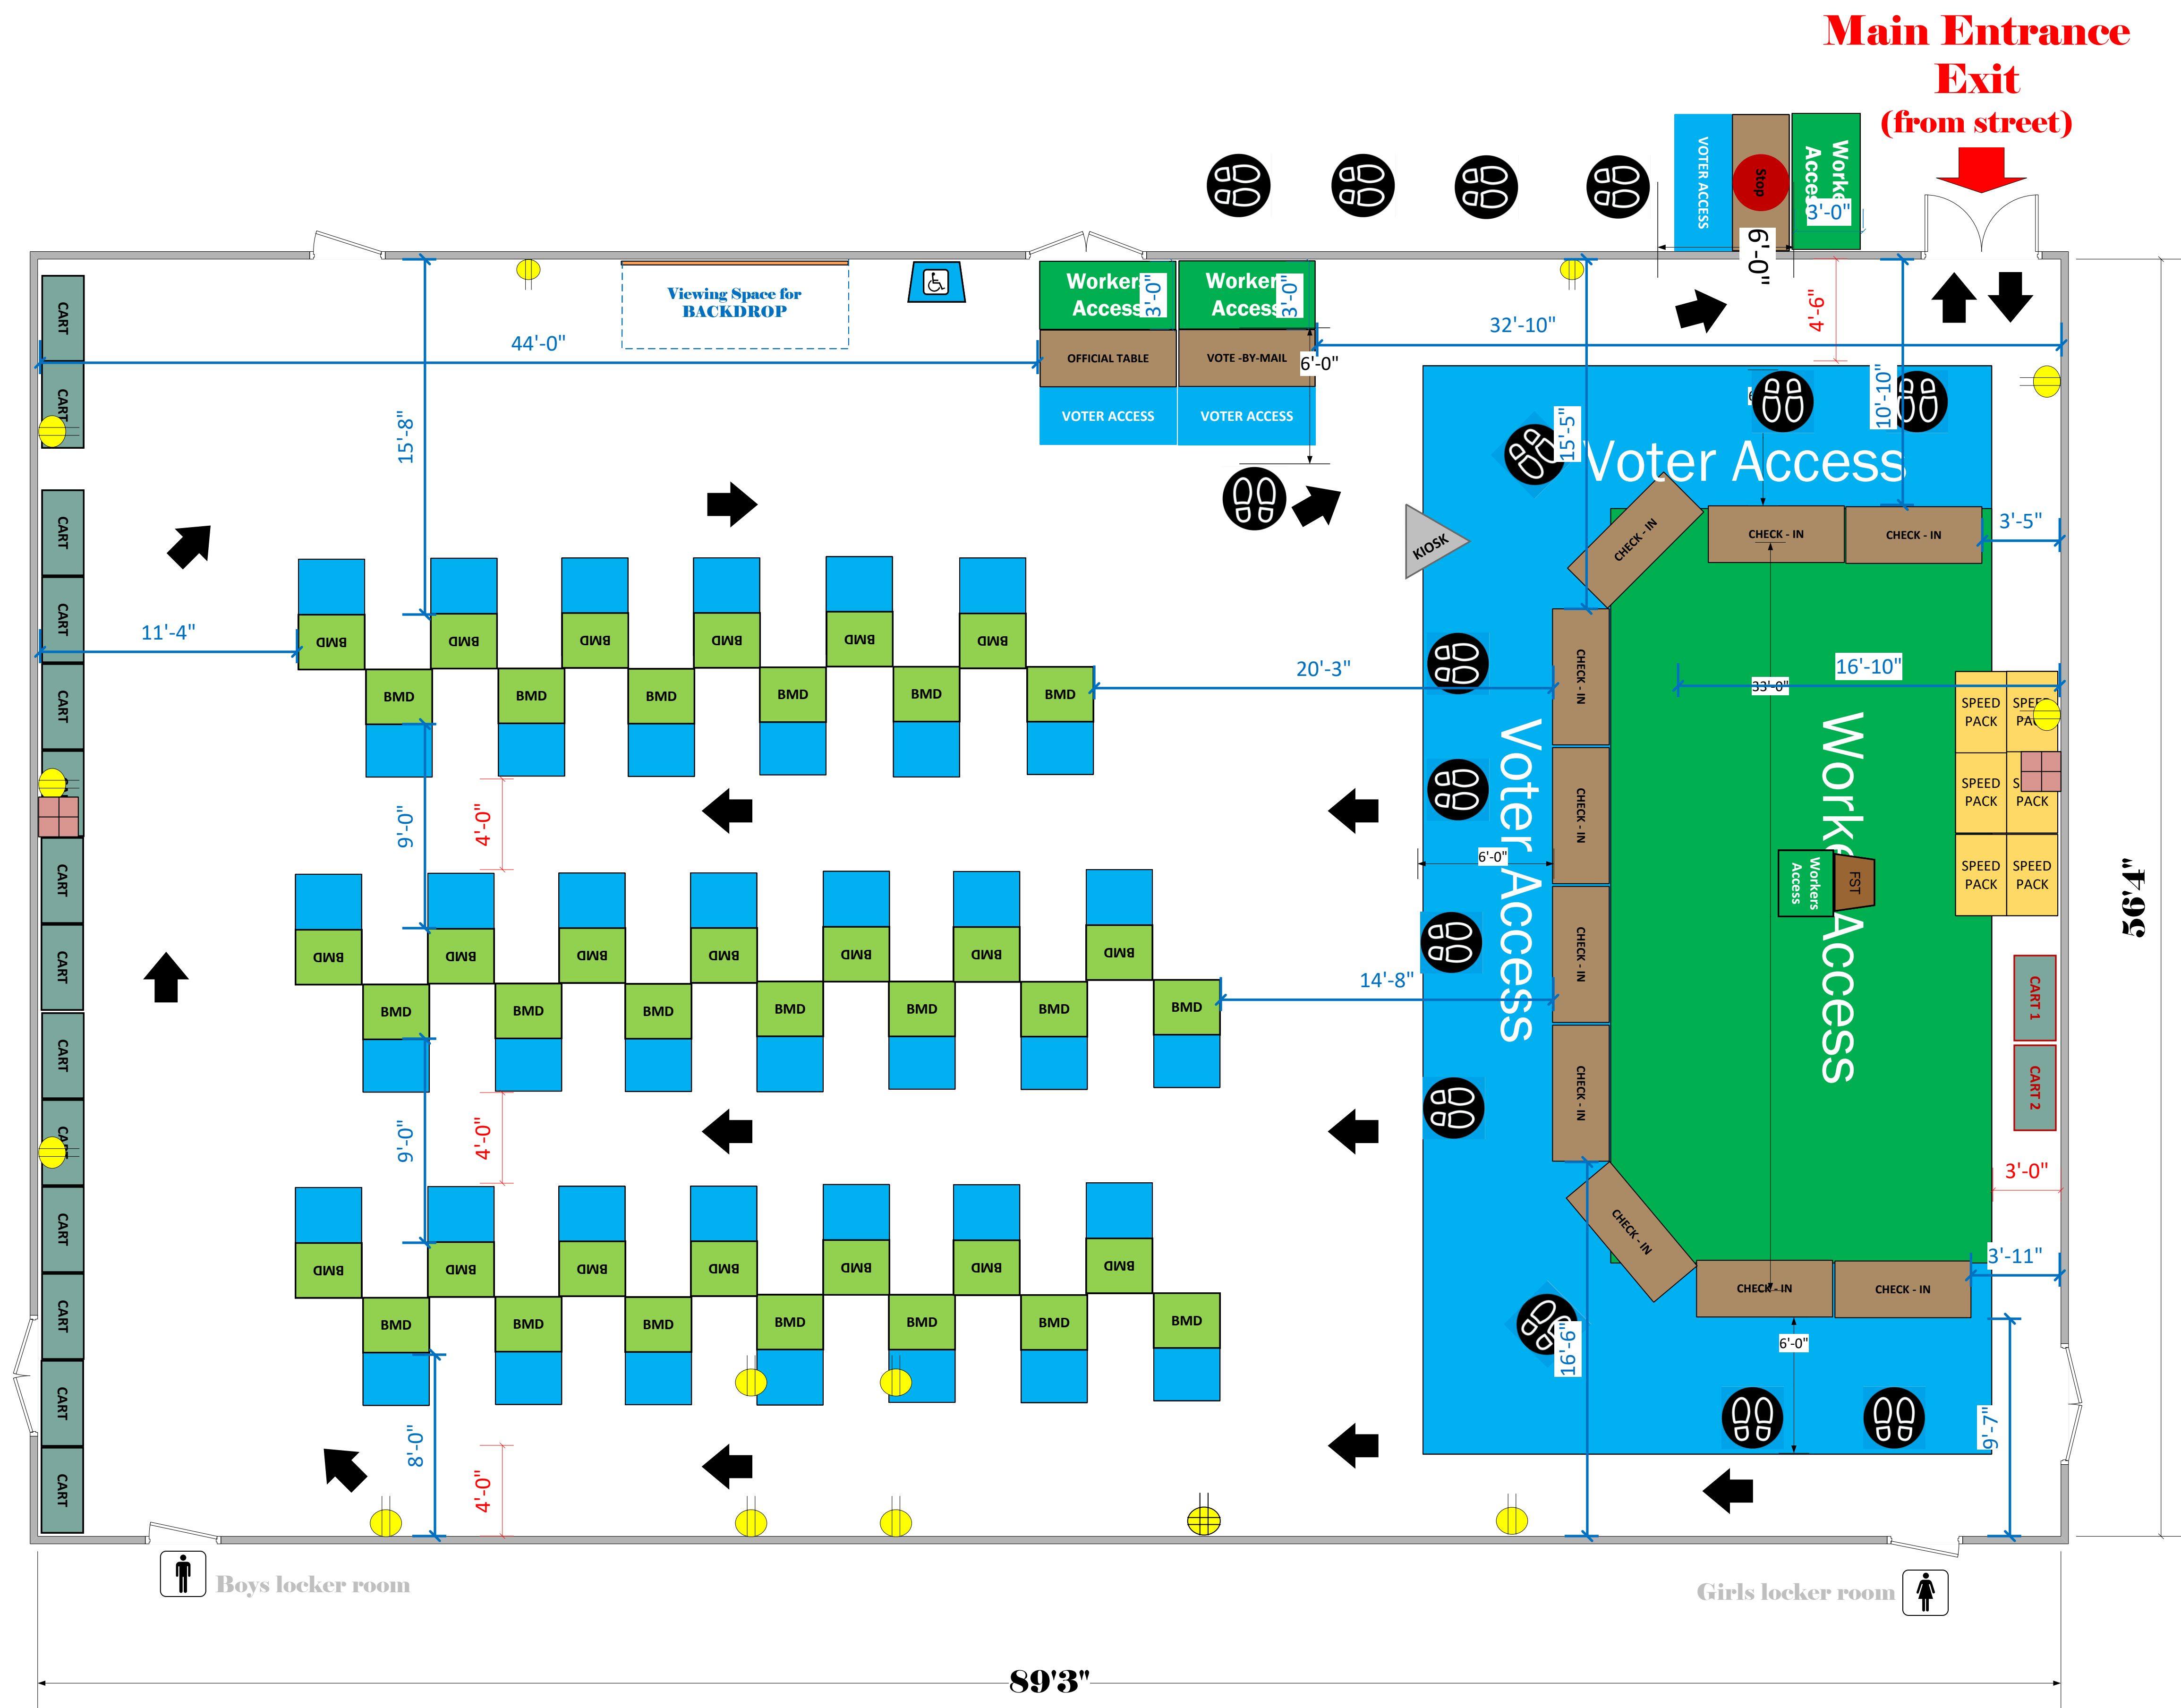

Gymnasium

(4,984 Sq. Ft.)

LEGEND

Room Size	Dimension: 89' x 56'	Sq. Ft: 4,984'
EPB	Primary:	Secondary:
BMD	Total: 40	Actual:
Circuits	Total:	Usable:
Floor Decals		
BALLOT MARKING DEVICE		
CHECK IN TABLE		
BMD CART		
BACKDROP		
KIOSK		
POWER OUTLET		
PROTRUDING OBJECT		
ROUTER		
POWER CORDS		

J.H. Middle School
VC ID# 9915

1: 48

DRAWN BY
David Chaparro