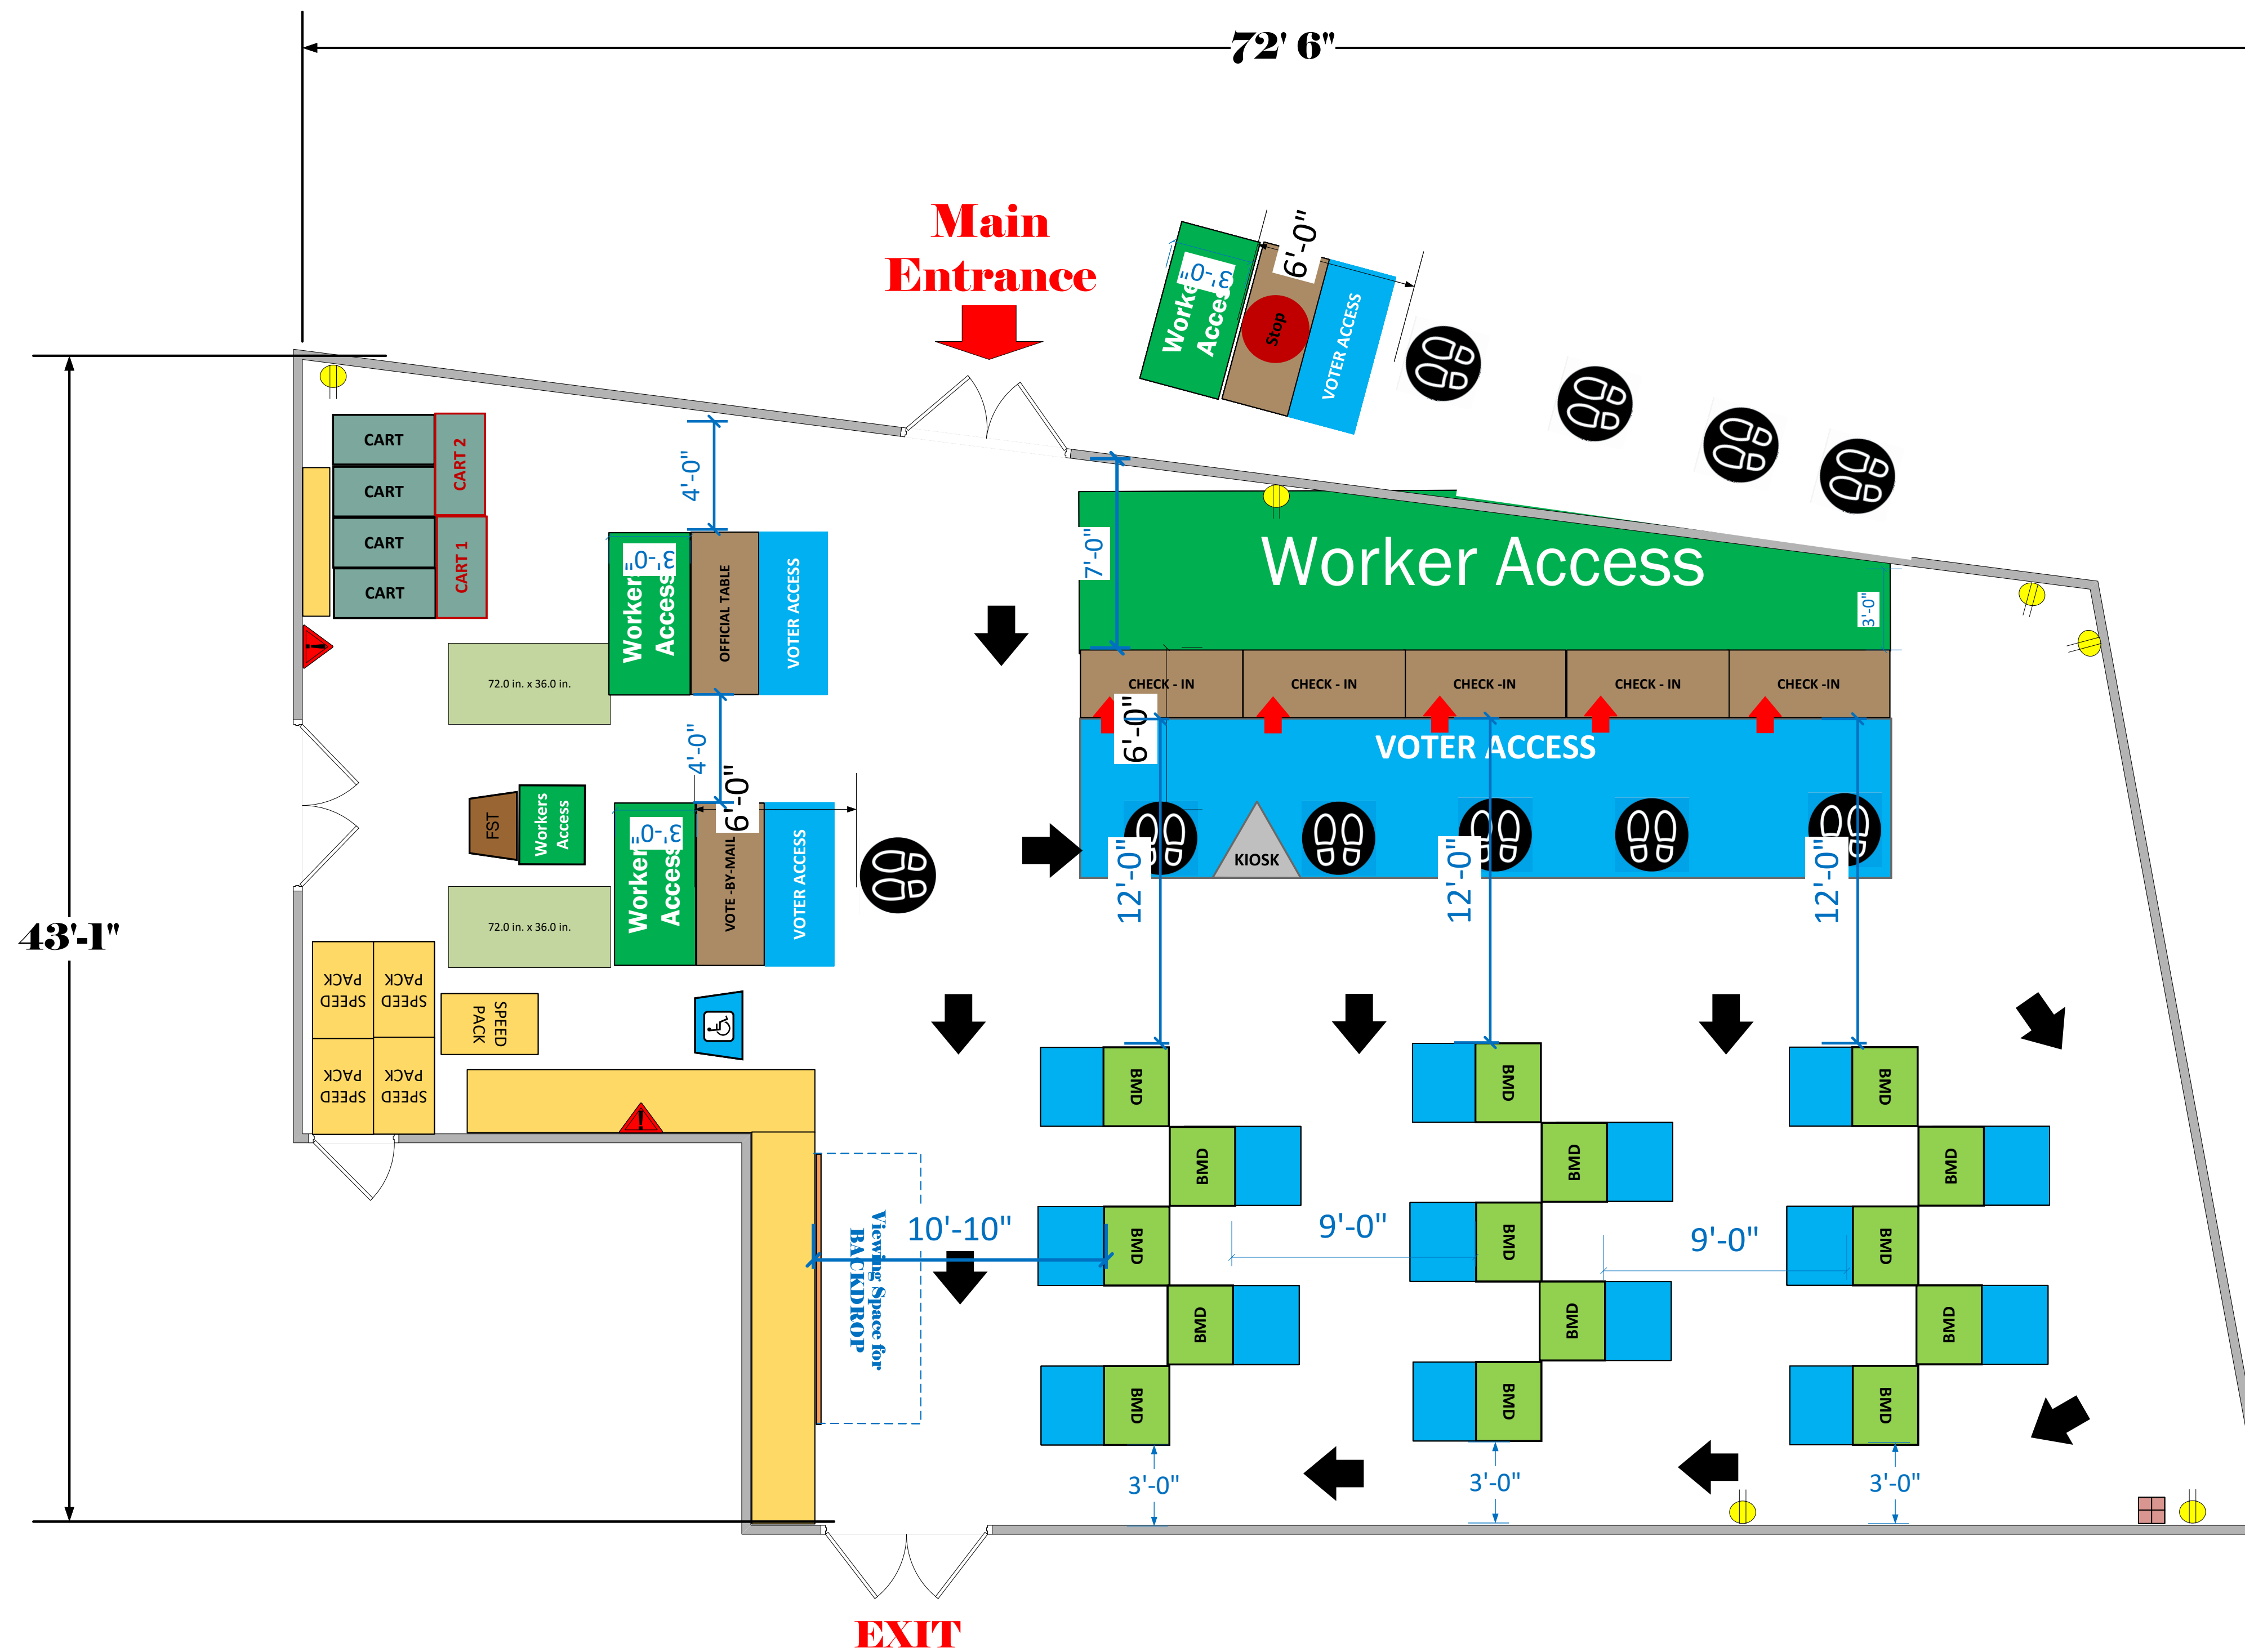

# TEEN CENTER (3,096 Sq. Ft)

## LEGEND

Room Size	Dimension: 72' x 43'	Sq. Ft: 3096
EPB	Primary:	Secondary:
BMD	Total: 15	Actual: 15
Circuits	Total:	Usable:
Floor Decals	⊗	
BALLOT MARKING DEVICE	BMD	
CHECK IN TABLE	CHECK - IN	
BMD CART	CART	
BACKDROP	Viewing Space for BACKDROP	
KIOSK	KIOSK	
POWER OUTLET	⦿	
PROTRUDING OBJECT	⚠	
ROUTER	R	
POWER CORDS	---	

**PERRY PARK  
VC 9990**

SCALE	1: 48
DRAWN BY	Ryan Rivas